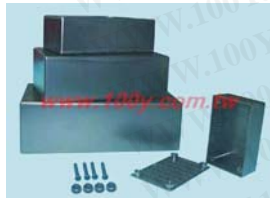

Enclosures & Storage & Tool Cases

Plastic Moulded Cases
Instrument CasesDetailed product specifications are available on: us.100y.com.tw

Part No.	Product No.	Description	Material	Size	Color
21865	021-002-033	CABINET	ABS	129*64*45mm	Black
21863	021-002-084	CABINET	ABS	195*110*76mm	White
21864	021-002-113	CABINET	ABS	135*75*49mm	Black
21861	021-002-143	CABINET	ABS	223*139*92mm	Black
21868	021-002-163	CABINET	ABS	76*50*27mm	Black
21866	021-002-173	CABINET	ABS	102*77*41mm	Black

Part No.	Product No.	Description	Material	Size	Color
8317	1B	Metal Case	aluminum	72L*37W*44H	Silver Gray

- With a sloping aluminium front panel that sits recessed into the top of the box
- With guide slots for holding 1.5mm thick PCB's
- With brass inserts
- The aluminum front panel is 1mm thick and with transparent film to protect
- Front panel with screws to be fixed
- 4PCS stick-on feet are supplied
- Self-extinguish material is available by request

Part No.	Product No.	Description	Material	Size	Color
26052	EDA-2B	NEW DESK CONSOLE BOS△A STYLE	ABS	215*130*47*78mm	BLACK

Part No.	Product No.	Description	Material	Size	Color
47499	G1011	ABS Instrument Box	ABS Plastic UTILIBOX	65*38*20mm	Black
13873	G1015	ABS Instrument Box	ABS Plastic UTILIBOX	72*44*22mm	Black
13875	G1017	ABS Instrument Box	ABS Plastic UTILIBOX	W72*D44*H27mm	Black
13877	G1019	ABS Instrument Box	ABS Plastic UTILIBOX	W 82*D57*H33mm	Black

Features:

- The special retaining rails can hold PCB horizontally and vertically
- There are recessed grids on top LID and bottom for users to make cutouts and central points easily

Part No.	Product No.	Description	Material	Size	Color
18360	G1020B	New Super ECON-PLASTIC Plastic project caes	ABS	54*83*30mm	Black
18361	G1022B	New Super ECON-PLASTIC Plastic project caes	ABS	130*68*44mm	Black
18362	G1024B	New Super ECON-PLASTIC Plastic project caes	ABS	157.8*95.5*53mm	Black
18359	G1025B	New Super ECON-PLASTIC Plastic project caes	ABS	197.4*113*63mm	Black