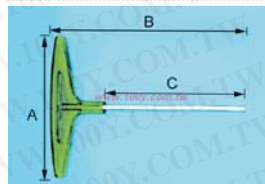

## 'T'-Handled Hex Key Driver

Detailed product specifications are available on: [us.100y.com.tw](http://us.100y.com.tw)

Part No.	Product No.	Manufacturer	Description	
46779	58-624	SELLERY	SELLERY_T Type HEX KEY Wrench	Chrome vanadium steel

Part No.	Product No.	Manufacturer	Description	A(mm)	B(mm)	C(mm)
33981	FM878020	Panrico	T-Shaped Hex Wrenches 2.0mm	98mm	170mm	120mm
33982	FM878025	Panrico	T-Shaped Hex Wrenches 2.5mm	98mm	170mm	120mm
33984	FM878030	Panrico	T-Shaped Hex Wrenches 3.0mm	98mm	170mm	120mm
36417	FM878040	Panrico	T-Shaped Hex Wrenches 2.0mm	122mm	284mm	162mm
33985	FM878050	Panrico	T-Shaped Hex Wrenches 5.0mm	122mm	284mm	162mm
33987	FM878060	Panrico	T-Shaped Hex Wrenches 6.0mm	122mm	284mm	162mm
33989	FM878100	Panrico	T-Shaped Hex Wrenches 10.0mm	160mm	365mm	205mm

Part No.	Product No.	Description	A(mm)	B(mm)	C(mm)	
14020	T style hexangular wrench-1/4	"EIGHTH" T Shaped Hexagon	125mm	233mm	173mm	Chromium Vanadium Steel
14016	T style hexangular wrench -1/8	T Shaped Hexagon 1/8"	89mm	167mm	127.5mm	Chromium Vanadium Steel
14018	T style hexangular wrench -3/16	T Shaped Hexagon 3/16"	100mm	201mm	152mm	Chromium Vanadium Steel
14015	T style hexangular wrench -3/32	T Shaped Hexagon 3/32"	85mm	152mm	113mm	Chromium Vanadium Steel
14022	T style hexangular wrench -3/8	T Shaped Hexagon 3/8"	200mm	285mm	207mm	Chromium Vanadium Steel
14021	T style hexangular wrench -5/16	T Shaped Hexagon	200mm	262mm	184mm	Chromium Vanadium Steel
14017	T style hexangular wrench -5/32	T Shaped Hexagon 5/32"	100mm	180mm	131mm	Chromium Vanadium Steel
14019	T style hexangular wrench -7/32	T Shaped Hexagon 7/32"	124mm	220mm	160mm	Chromium Vanadium Steel