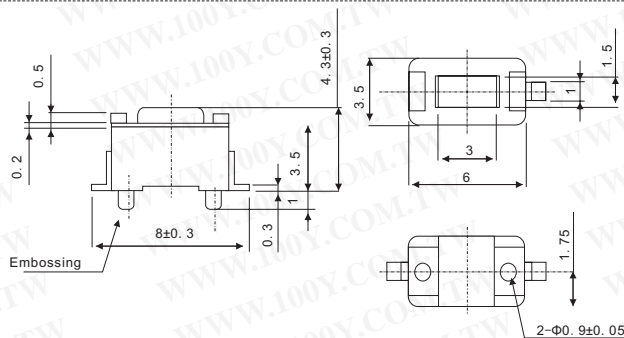

## Miniature PCB- Keypswitches

Detailed product specifications are available on: [us.100y.com.tw](http://us.100y.com.tw)

Part No.	Product No.	Manufacturer	Description	Pins	Type	Contact Rating
12033	TS2201T-160g	Kingtek	DIP Pushbutton Switches	4	OFF-ON	12Vdc/50mA

Part No.	Product No.	Description	Pins	Type	Contact Rating	Button Color
8344	TS6301V180G	DIP Pushbutton Switches	2	OFF-ON Stepless	12Vdc/50mA	White

Model No.	Knob (L)
TS 6601H	4.3mm
TS 6601HB	7.0mm
TS 6601HC	8.0mm
TS 6601HG	13.5mm