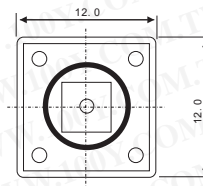

## Miniature PCB- Keypswitches

Detailed product specifications are available on: [us.100y.com.tw](http://us.100y.com.tw)

Part No.	Product No.	Manufacturer	Description	Pins	Type	Contact Rating
12033	TS2201T-160g	Kingtek	DIP Pushbutton Switches	4	OFF-ON	12Vdc/50mA