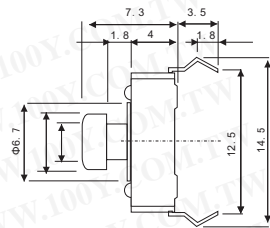

## Miniature PCB- Keypswitches

Detailed product specifications are available on: [us.100y.com.tw](http://us.100y.com.tw)

Part No.	Product No.	Manufacturer	Description	Pins	Type	Contact Rating
12033	TS2201T-160g	Kingtek	DIP Pushbutton Switches	4	OFF-ON	12Vdc/50mA

Part No.	Product No.	Description	Pins	Type	Contact Rating	Button Color
8344	TS6301V180G	DIP Pushbutton Switches	2	OFF-ON Stepless	12Vdc/50mA	White

Model No.	Knob (L)
TS 6601H	4.3mm
TS 6601HB	7.0mm
TS 6601HC	8.0mm
TS 6601HG	13.5mm

Part No.	Product No.	Manufacturer	Description	Pins	Type	Contact Rating
22279	TS6601T-160g	Kingtek	Tact Switch	4Pins	OFF-ON Stepless	DC12V/50mA

- We provide a wide range of products to development and maintenance engineers in all type of business
- If you cannot find the components you want on the catalogue, please call us.