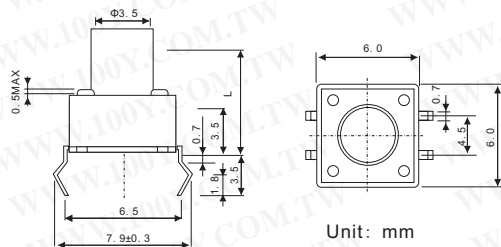

## Miniature PCB- Keypswitches

Detailed product specifications are available on: [us.100y.com.tw](http://us.100y.com.tw)

Part No.	Product No.	Manufacturer	Description	Pins	Type	Contact Rating
12033	TS2201T-160g	Kingtek	DIP Pushbutton Switches	4	OFF-ON	12Vdc/50mA

Part No.	Product No.	Description	Pins	Type	Contact Rating	Button Color
8344	TS6301V180G	DIP Pushbutton Switches	2	OFF-ON Stepless	12Vdc/50mA	White

Model No.	Knob (L)
TS 6601H	4.3mm
TS 6601HB	7.0mm
TS 6601HC	8.0mm
TS 6601HG	13.5mm