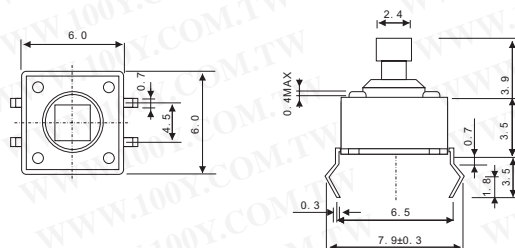

Part No.	Product No.	Manufacturer	Description	Pins	Type	Contact Rating
22279	TS6601T-160g	Kingtek	Tact Switch	4Pins	OFF-ON Stepless	DC12V/50mA

- We provide a wide range of products to development and maintenance engineers in all type of business
- If you cannot find the components you want on the catalogue, please call us.

Taiwan: 886-3-5753170
Shanghai: 021-54151736 Shenzhen: 0755-83298787

Centenary Materials
Waiting for your phone call

T E L : Taiwan: 886-3-5753170
F A X : Taiwan: 886-3-5753172
E-mail: Taiwan: us_sale@100y.com.tw

Shenzhen: 86-755-83298787
Shenzhen: 86-755-83640655
Shenzhen: 100y@163.com

Shanghai: 86-21-54151736
Shanghai: 86-21-64605107
Shanghai: 100y-1@163.com