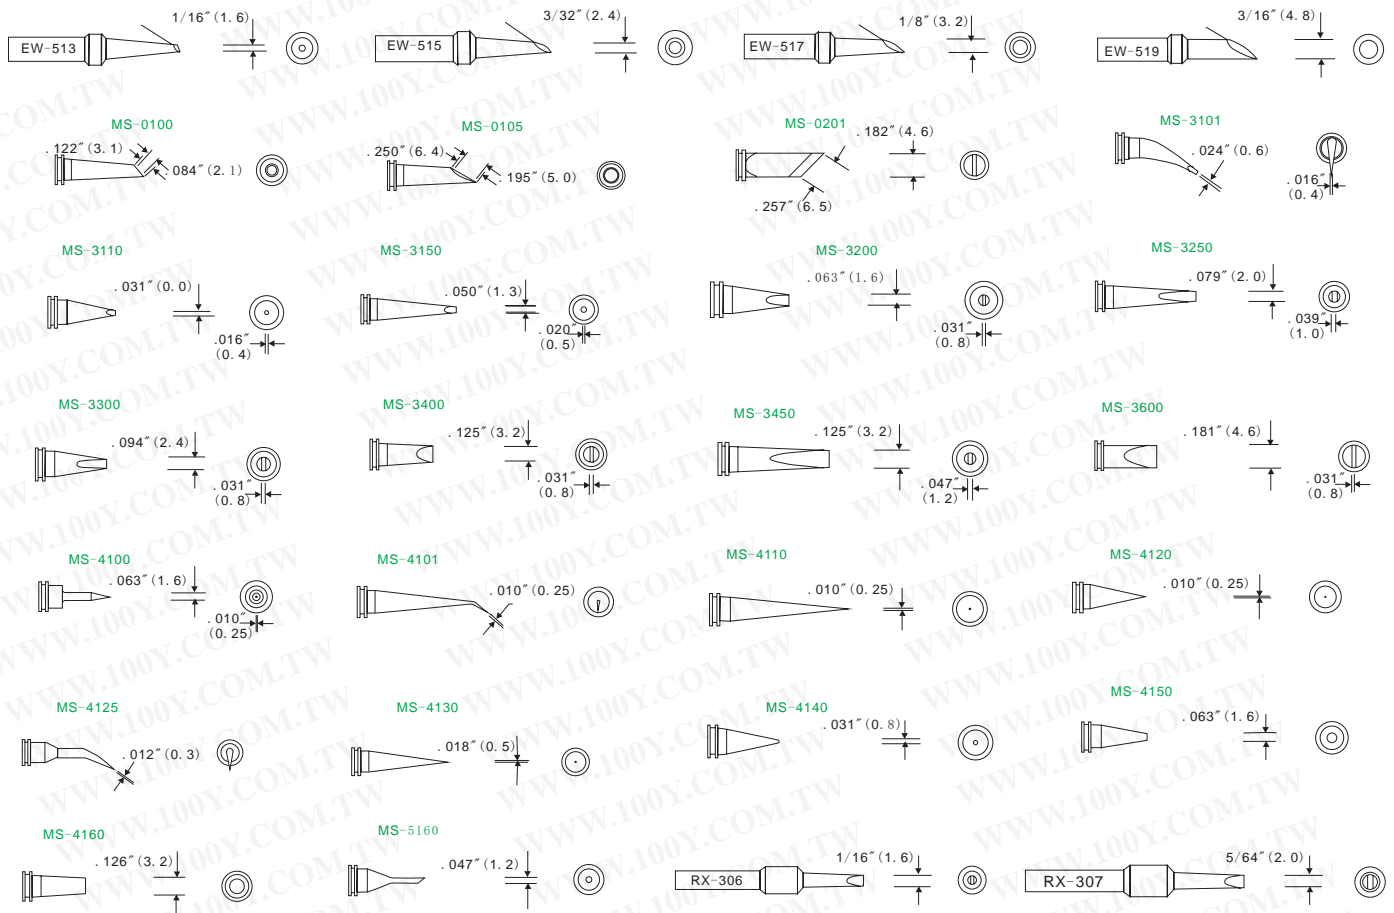

## PLATO\_Soldering Tips For Weller

Detailed product specifications are available on: [us.100y.com.tw](http://us.100y.com.tw)

Part No.	Product No.	Manufacturer	Description	Solder type	Handpiece (mm)	Cross reference
45271	EW-513	PLATO	PLATO_Soldering Tip	For WES50 Station	1.6	=WELLER_ETAA
45273	EW-515	PLATO	PLATO_Soldering Tip	For WES50 Station	2.4	=WELLER_ETBB
45274	EW-517	PLATO	PLATO_Soldering Tip	For WES50 Station	3.2	=WELLER_ETCC
45275	EW-519	PLATO	PLATO_Soldering Tip	For WES50 Station	4.8	=WELLER_ETDD
45301	MS-0100	PLATO	PLATO_Soldering Tip	Fit WSP80 & MPR80 Soldering Pencils	2.1	WELLER_LTGW
45280	MS-0105	PLATO	PLATO_Soldering Tip	Fit WSP80 & MPR80 Soldering Pencils	6.4	
45281	MS-0201	PLATO	PLATO_Soldering Tip	Fit WSP80 & MPR80 Soldering Pencils	6.5	
45304	MS-3101	PLATO	PLATO_Soldering Tip	Fit WSP80 & MPR80 Soldering Pencils	0.6	=WELLER_LTHX
45302	MS-3110	PLATO	PLATO_Soldering Tip	Fit WSP80 & MPR80 Soldering Pencils	0.4	=WELLER_LTH
45305	MS-3150	PLATO	PLATO_Soldering Tip	Fit WSP80 & MPR80 Soldering Pencils	1.3	=WELLER_LTK
45291	MS-3200	PLATO	PLATO_Soldering Tip	Fit WSP80 & MPR80 Soldering Pencils	1.6	=WELLER_LTA
45306	MS-3250	PLATO	PLATO_Soldering Tip	Fit WSP80 & MPR80 Soldering Pencils	2.0	=WELLER_LTL
45293	MS-3300	PLATO	PLATO_Soldering Tip	Fit WSP80 & MPR80 Soldering Pencils	2.4	=WELLER_LTB
45294	MS-3400	PLATO	PLATO_Soldering Tip	Fit WSP80 & MPR80 Soldering Pencils	3.2	=WELLER_LTC
45307	MS-3450	PLATO	PLATO_Soldering Tip	Fit WSP80 & MPR80 Soldering Pencils	3.2	=WELLER_LTM
45299	MS-3600	PLATO	PLATO_Soldering Tip	Fit WSP80 & MPR80 Soldering Pencils	4.6	=WELLER_LTD
45287	MS-4100	PLATO	PLATO_Soldering Tip	Fit WSP80 & MPR80 Soldering Pencils	0.25	=WELLER_LT1S
45286	MS-4101	PLATO	PLATO_Soldering Tip	Fit WSP80 & MPR80 Soldering Pencils	0.1	=WELLER_LT1LX
45285	MS-4110	PLATO	PLATO_Soldering Tip	Fit WSP80 & MPR80 Soldering Pencils	0.25	=WELLER_LT1L
45284	MS-4120	PLATO	PLATO_Soldering Tip	Fit WSP80 & MPR80 Soldering Pencils	0.25	=WELLER_LT1
45289	MS-4125	PLATO	PLATO_Soldering Tip	Fit WSP80 & MPR80 Soldering Pencils	0.3	=WELLER_LT1SLX
45308	MS-4130	PLATO	PLATO_Soldering Tip	Fit WSP80 & MPR80 Soldering Pencils	0.5	=WELLER_LTS
45283	MS-4140	PLATO	PLATO_Soldering Tip	Fit WSP80 & MPR80 Soldering Pencils	0.8	
45292	MS-4150	PLATO	PLATO_Soldering Tip	Fit WSP80 & MPR80 Soldering Pencils	1.6	=WELLER_LTAS
45295	MS-4160	PLATO	PLATO_Soldering Tip	Fit WSP80 & MPR80 Soldering Pencils	3.2	=WELLER_LTCS
45290	MS-5160	PLATO	PLATO_Soldering Tip	Fit WSP80 & MPR80 Soldering Pencils	1.2	=WELLER_LT4
45225	RX-306	PLATO	PLATO_Soldering Tip	Fit Weller MC-5001,EC-1002 Station	1.6	=WELLER_EPH106
45226	RX-307	PLATO	PLATO_Soldering Tip	Fit Weller MC-5001,EC-1002 Station	2	=WELLER_EPH107