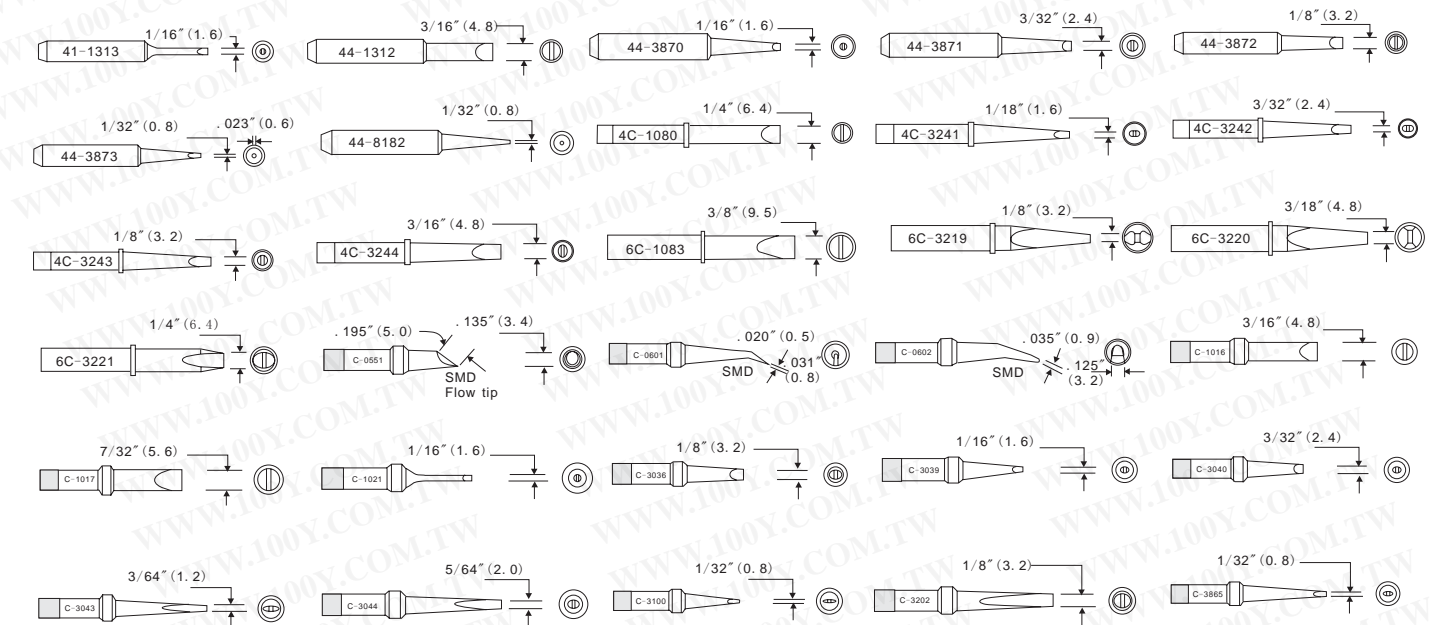

PLATO_Soldering/Desoldering Tips

Detailed product specifications are available on: us.100y.com.tw

Part No.	Product No.	Manufacturer	Description	Solder type	Handpiece (mm)	Cross reference
45379	41-1313	PLATO	PLATO_Soldering Tip	Fit Weller WLC-100,WP-25, 30, 35 Soldering Station	1.6	=WELLER_ST-8
45375	44-1312	PLATO	PLATO_Soldering Tip	Fit Weller WLC-100,WP-25, 30, 35 Soldering Station	4.8	=WELLER_ST-4
45369	44-3870	PLATO	PLATO_Soldering Tip	Fit Weller WLC-100,WP-25, 30, 35 Soldering Station	1.6	=WELLER_ST-1
45372	44-3871	PLATO	PLATO_Soldering Tip	Fit Weller WLC-100,WP-25, 30, 35 Soldering Station	2.4	=WELLER_ST-2
45374	44-3872	PLATO	PLATO_Soldering Tip	Fit Weller WLC-100,WP-25, 30, 35 Soldering Station	3.2	=WELLER_ST-3
45377	44-3873	PLATO	PLATO_Soldering Tip	Fit Weller WLC-100,WP-25, 30, 35 Soldering Station	0.8	=WELLER_ST-6
45378	44-8182	PLATO	PLATO_Soldering Tip	Fit Weller WLC-100,WP-25, 30, 35 Soldering Station	0.8	=WELLER_ST-7
45214	4C-1080	PLATO	PLATO_Soldering Tip	Weller W60PG Soldering Iron	6.4	=WELLER_CT5E
45210	4C-3241	PLATO	PLATO_Soldering Tip	Weller W60PG Soldering Iron	1.6	=WELLER_CT5A
45211	4C-3242	PLATO	PLATO_Soldering Tip	Weller W60PG Soldering Iron	2.4	=WELLER_CT5B
45212	4C-3243	PLATO	PLATO_Soldering Tip	Weller W60PG Soldering Iron	3.2	=WELLER_CT5B
45213	4C-3244	PLATO	PLATO_Soldering Tip	Weller W60PG Soldering Iron	4.8	=WELLER_CT5D
45218	6C-1083	PLATO	PLATO_Soldering Tip	Weller W100PG Soldering Iron	9.5	=WELLER_CT6F
45215	6C-3219	PLATO	PLATO_Soldering Tip	Weller W100PG Soldering Iron	3.2	=WELLER_CT6D
45216	6C-3220	PLATO	PLATO_Soldering Tip	Weller W100PG Soldering Iron	4.8	=WELLER_CT6D
45217	6C-3221	PLATO	PLATO_Soldering Tip	Weller W100PG Soldering Iron	6.4	=WELLER_CT6E
45368	C-0551	PLATO	PLATO_Soldering Tip	For Weller TC201T Soldering Iron	5.0	
45365	C-0601	PLATO	PLATO_Soldering Tip	For Weller TC201T Soldering Iron	0.5	
45367	C-0602	PLATO	PLATO_Soldering Tip	For Weller TC201T Soldering Iron	0.9	=WELLER_PTMX
45336	C-1016	PLATO	PLATO_Soldering Tip=WELLER_PTD	For Weller TC201T Soldering Iron	4.8	=WELLER_PTD
45340	C-1017	PLATO	PLATO_Soldering Tip=WELLER_PTE	For Weller TC201T Soldering Iron	5.6	=WELLER_PTE
45354	C-1021	PLATO	PLATO_Soldering Tip	For Weller TC201T Soldering Iron	1.6	=WELLER_PTR
45334	C-3036	PLATO	PLATO_Soldering Tip=WELLER_PTC	For Weller TC201T Soldering Iron	3.2	=WELLER_PTC
45332	C-3039	PLATO	PLATO_Soldering Tip=WELLER_PTA	For Weller TC201T Soldering Iron	1.6	=WELLER_PTA
45333	C-3040	PLATO	PLATO_Soldering Tip=WELLER_PTB	For Weller TC201T Soldering Iron	2.4	=WELLER_PTB
45348	C-3043	PLATO	PLATO_Soldering Tip	For Weller TC201T Soldering Iron	1.2	=WELLER_PTK
45349	C-3044	PLATO	PLATO_Soldering Tip	For Weller TC201T Soldering Iron	2.0	=WELLER_PTL