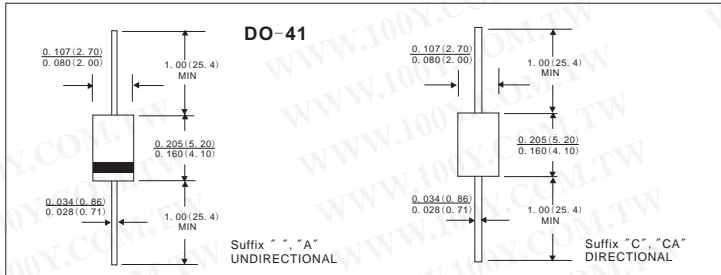

Semiconductors-Discretes

DACO_P4KE_TVS

Detailed product specifications are available on: us.100y.com.tw

Part No.	Product No.	Manufacturer	Description	Power (W)	Stand-off Vrwm	Vbr min	Vbr max	Unidirectional/directional	Package
25644	P4KE62CA	DACO	DACO_P4KE_TVS	400W	53V	58.9V	65.1V	Directional	DO-41
25205	P4KE68	DACO	DACO_P4KE_TVS	400W	55.1V	61.2V	74.8V	Unidirectional	DO-41
25584	P4KE68C	DACO	DACO_P4KE_TVS	400W	50.2V	55.8V	68.2V	Directional	DO-41
25645	P4KE68CA	DACO	DACO_P4KE_TVS	400W	58.1V	64.6V	71.4V	Directional	DO-41
24862	P4KE7.5	DACO	DACO_P4KE_TVS	400W	6.05V	6.75V	8.25V	Unidirectional	DO-41
25257	P4KE7.5A	DACO	DACO_P4KE_TVS	400W	6.4V	7.13V	7.88V	Unidirectional	DO-41
25435	P4KE7.5C	DACO	DACO_P4KE_TVS	400W	6.05V	6.75V	8.25V	Directional	DO-41
25622	P4KE7.5CA	DACO	DACO_P4KE_TVS	400W	6.4V	7.13V	7.88V	Directional	DO-41
25206	P4KE75	DACO	DACO_P4KE_TVS	400W	60.7V	67.5V	82.5V	Unidirectional	DO-41
25603	P4KE75C	DACO	DACO_P4KE_TVS	400W	60.7V	67.5V	82.5V	Directional	DO-41
25646	P4KE75CA	DACO	DACO_P4KE_TVS	400W	64.1V	71.3V	78.8V	Directional	DO-41
24863	P4KE8.2	DACO	DACO_P4KE_TVS	400W	6.63V	7.38V	9.02V	Unidirectional	DO-41
25258	P4KE8.2A	DACO	DACO_P4KE_TVS	400W	7.02V	7.79V	8.61V	Unidirectional	DO-41
25436	P4KE8.2C	DACO	DACO_P4KE_TVS	400W	6.63V	7.38V	9.02V	Directional	DO-41
25623	P4KE8.2CA	DACO	DACO_P4KE_TVS	400W	7.02V	7.79V	8.61V	Directional	DO-41
25207	P4KE82	DACO	DACO_P4KE_TVS	400W	66.4V	73.8V	90.2V	Unidirectional	DO-41
25604	P4KE82C	DACO	DACO_P4KE_TVS	400W	66.4V	73.8V	90.2V	Directional	DO-41
25647	P4KE82CA	DACO	DACO_P4KE_TVS	400W	70.1V	77.9V	86.1V	Directional	DO-41
24864	P4KE9.1	DACO	DACO_P4KE_TVS	400W	13.8V	8.19V	10V	Unidirectional	DO-41
25259	P4KE9.1A	DACO	DACO_P4KE_TVS	400W	7.78V	8.65V	9.5V	Unidirectional	DO-41
25437	P4KE9.1C	DACO	DACO_P4KE_TVS	400W	7.37V	8.19V	10V	Directional	DO-41
25624	P4KE9.1CA	DACO	DACO_P4KE_TVS	400W	7.78V	8.65V	9.50V	Directional	DO-41
25209	P4KE91	DACO	DACO_P4KE_TVS	400W	73.7V	81.9V	100V	Unidirectional	DO-41
25605	P4KE91C	DACO	DACO_P4KE_TVS	400W	73.7V	81.9V	100V	Directional	DO-41
25648	P4KE91CA	DACO	DACO_P4KE_TVS	400W	77.8V	86.5V	95.5V	Directional	DO-41
25345	PAKE100A	DACO	DACO_P4KE_TVS	400W	85.5V	95V	105V	Unidirectional	DO-41
25346	PAKE110A	DACO	DACO_P4KE_TVS	400W	94V	105V	116V	Unidirectional	DO-41
25357	PAKE120A	DACO	DACO_P4KE_TVS	400W	102V	114V	126V	Unidirectional	DO-41
25361	PAKE130A	DACO	DACO_P4KE_TVS	400W	111V	124V	137V	Unidirectional	DO-41
25363	PAKE150A	DACO	DACO_P4KE_TVS	400W	128V	143V	158V	Unidirectional	DO-41
25364	PAKE160A	DACO	DACO_P4KE_TVS	400W	136V	152V	168V	Unidirectional	DO-41
25366	PAKE170A	DACO	DACO_P4KE_TVS	400W	145V	162V	179V	Unidirectional	DO-41
25397	PAKE180A	DACO	DACO_P4KE_TVS	400W	154V	171V	189V	Unidirectional	DO-41
25399	PAKE200A	DACO	DACO_P4KE_TVS	400W	171V	190V	210V	Unidirectional	DO-41
25314	PAKE20A	DACO	DACO_P4KE_TVS	400W	17.1V	19V	21V	Unidirectional	DO-41
25400	PAKE220A	DACO	DACO_P4KE_TVS	400W	185V	209V	231V	Unidirectional	DO-41
25315	PAKE22A	DACO	DACO_P4KE_TVS	400W	18.8V	20.9V	23.1V	Unidirectional	DO-41
25316	PAKE24A	DACO	DACO_P4KE_TVS	400W	20.5V	22.8V	25.2V	Unidirectional	DO-41
25404	PAKE250A	DACO	DACO_P4KE_TVS	400W	214V	237V	263V	Unidirectional	DO-41
25318	PAKE27A	DACO	DACO_P4KE_TVS	400W	23.1V	25.7V	28.4V	Unidirectional	DO-41
25406	PAKE300A	DACO	DACO_P4KE_TVS	400W	256V	285V	315V	Unidirectional	DO-41
25325	PAKE30A	DACO	DACO_P4KE_TVS	400W	25.6V	28.5V	31.5V	Unidirectional	DO-41
25326	PAKE33A	DACO	DACO_P4KE_TVS	400W	28.2V	31.4V	34.7V	Unidirectional	DO-41
25412	PAKE350A	DACO	DACO_P4KE_TVS	400W	300V	332V	368V	Unidirectional	DO-41
25328	PAKE36A	DACO	DACO_P4KE_TVS	400W	30.8V	34.2V	37.8V	Unidirectional	DO-41
25329	PAKE39A	DACO	DACO_P4KE_TVS	400W	33.3V	37.1V	41V	Unidirectional	DO-41
25408	PAKE400A	DACO	DACO_P4KE_TVS	400W	342V	380V	420V	Unidirectional	DO-41
25330	PAKE43A	DACO	DACO_P4KE_TVS	400W	36.8V	40.9V	45.2V	Unidirectional	DO-41
25410	PAKE440A	DACO	DACO_P4KE_TVS	400W	376V	418V	462V	Unidirectional	DO-41
25335	PAKE47A	DACO	DACO_P4KE_TVS	400W	40.2V	44.7V	49.4V	Unidirectional	DO-41
25336	PAKE51A	DACO	DACO_P4KE_TVS	400W	43.6V	48.5V	53.6V	Unidirectional	DO-41
25337	PAKE56A	DACO	DACO_P4KE_TVS	400W	47.8V	53.2V	58.8V	Unidirectional	DO-41
25338	PAKE62A	DACO	DACO_P4KE_TVS	400W	53V	58.9V	65.1V	Unidirectional	DO-41
25339	PAKE68A	DACO	DACO_P4KE_TVS	400W	58.1V	64.6V	71.4V	Unidirectional	DO-41