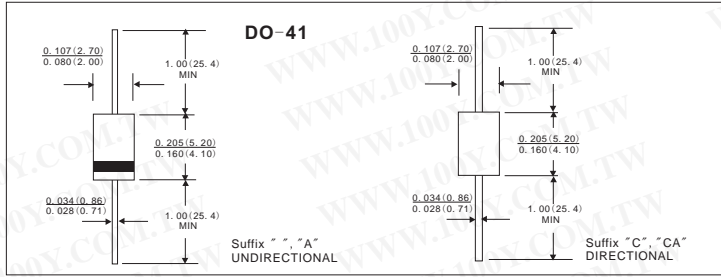

Semiconductors-Discretes

DACO_P4KE_TVS

Detailed product specifications are available on: us.100y.com.tw

Part No.	Product No.	Manufacturer	Description	Power (W)	Stand-off Vrwm	Vbr min	Vbr max	Unidirectional/directional	Package
25650	P4KE110CA	DACO	DACO_P4KE_TVS	400W	94V	105V	116V	Directional	DO-41
25269	P4KE11A	DACO	DACO_P4KE_TVS	400W	9.4V	10.5V	11.6V	Unidirectional	DO-41
25473	P4KE11C	DACO	DACO_P4KE_TVS	400W	8.92V	9.9V	12.1V	Directional	DO-41
25626	P4KE11CA	DACO	DACO_P4KE_TVS	400W	9.4V	10.5V	11.6V	Directional	DO-41
24867	P4KE12	DACO	DACO_P4KE_TVS	400W	9.72V	10.8V	13.2V	Unidirectional	DO-41
25218	P4KE120	DACO	DACO_P4KE_TVS	400W	97.2V	108V	132V	Unidirectional	DO-41
25608	P4KE120C	DACO	DACO_P4KE_TVS	400W	97.2V	108V	132V	Directional	DO-41
25651	P4KE120CA	DACO	DACO_P4KE_TVS	400W	102V	114V	126V	Directional	DO-41
25270	P4KE12A	DACO	DACO_P4KE_TVS	400W	10.2V	11.4V	12.6V	Unidirectional	DO-41
25475	P4KE12C	DACO	DACO_P4KE_TVS	400W	9.72V	10.8V	13.2V	Directional	DO-41
25627	P4KE12CA	DACO	DACO_P4KE_TVS	400W	10.2V	11.4V	12.6V	Directional	DO-41
24868	P4KE13	DACO	DACO_P4KE_TVS	400W	10.5V	11.7V	14.3V	Unidirectional	DO-41
25219	P4KE130	DACO	DACO_P4KE_TVS	400W	105V	117V	143V	Unidirectional	DO-41
25609	P4KE130C	DACO	DACO_P4KE_TVS	400W	105V	117V	143V	Directional	DO-41
25652	P4KE130CA	DACO	DACO_P4KE_TVS	400W	111V	124V	137V	Directional	DO-41
25271	P4KE13A	DACO	DACO_P4KE_TVS	400W	11.1V	12.4V	13.7V	Unidirectional	DO-41
25476	P4KE13C	DACO	DACO_P4KE_TVS	400W	10.5V	11.7V	14.3V	Directional	DO-41
25628	P4KE13CA	DACO	DACO_P4KE_TVS	400W	11.1V	12.4V	13.7V	Directional	DO-41
24869	P4KE15	DACO	DACO_P4KE_TVS	400W	12.1V	13.5V	16.5V	Unidirectional	DO-41
25220	P4KE150	DACO	DACO_P4KE_TVS	400W	121V	135V	165V	Unidirectional	DO-41
25610	P4KE150C	DACO	DACO_P4KE_TVS	400W	121V	135V	165V	Directional	DO-41
25653	P4KE150CA	DACO	DACO_P4KE_TVS	400W	128V	143V	158V	Directional	DO-41
25272	P4KE15A	DACO	DACO_P4KE_TVS	400W	12.8V	14.3V	15.8V	Unidirectional	DO-41
25478	P4KE15C	DACO	DACO_P4KE_TVS	400W	12.1V	13.5V	16.5V	Directional	DO-41
25629	P4KE15CA	DACO	DACO_P4KE_TVS	400W	12.8V	14.3V	15.8V	Directional	DO-41
24870	P4KE16	DACO	DACO_P4KE_TVS	400W	12.9V	14.4V	17.6V	Unidirectional	DO-41
25222	P4KE160	DACO	DACO_P4KE_TVS	400W	130V	144V	176V	Unidirectional	DO-41
25611	P4KE160C	DACO	DACO_P4KE_TVS	400W	130V	144V	176V	Directional	DO-41
25654	P4KE160CA	DACO	DACO_P4KE_TVS	400W	136V	152V	168V	Directional	DO-41
25273	P4KE16A	DACO	DACO_P4KE_TVS	400W	13.6V	15.2V	16.8V	Unidirectional	DO-41
25480	P4KE16C	DACO	DACO_P4KE_TVS	400W	12.9V	14.4V	17.6V	Directional	DO-41
25630	P4KE16CA	DACO	DACO_P4KE_TVS	400W	13.6V	15.2V	16.8V	Directional	DO-41
25232	P4KE170	DACO	DACO_P4KE_TVS	400W	138V	153V	187V	Unidirectional	DO-41
25612	P4KE170C	DACO	DACO_P4KE_TVS	400W	138V	153V	187V	Directional	DO-41
25655	P4KE170CA	DACO	DACO_P4KE_TVS	400W	145V	162V	179V	Directional	DO-41
24871	P4KE18	DACO	DACO_P4KE_TVS	400W	14.5V	16.2V	19.8V	Unidirectional	DO-41
25233	P4KE180	DACO	DACO_P4KE_TVS	400W	146V	162V	198V	Unidirectional	DO-41
25613	P4KE180C	DACO	DACO_P4KE_TVS	400W	146V	162V	198V	Directional	DO-41
25656	P4KE180CA	DACO	DACO_P4KE_TVS	400W	154V	171V	189V	Directional	DO-41
25312	P4KE18A	DACO	DACO_P4KE_TVS	400W	15.3V	17.1V	18.9V	Unidirectional	DO-41
25481	P4KE18C	DACO	DACO_P4KE_TVS	400W	14.5V	16.2V	19.8V	Directional	DO-41
25631	P4KE18CA	DACO	DACO_P4KE_TVS	400W	15.3V	17.1V	18.9V	Directional	DO-41
24872	P4KE20	DACO	DACO_P4KE_TVS	400W	16.2V	18V	22V	Unidirectional	DO-41
25234	P4KE200	DACO	DACO_P4KE_TVS	400W	162V	180V	220V	Unidirectional	DO-41
25614	P4KE200C	DACO	DACO_P4KE_TVS	400W	162V	180V	220V	Directional	DO-41
25657	P4KE200CA	DACO	DACO_P4KE_TVS	400W	171V	190V	210V	Directional	DO-41
25482	P4KE20C	DACO	DACO_P4KE_TVS	400W	16.2V	18V	22V	Directional	DO-41
25632	P4KE20CA	DACO	DACO_P4KE_TVS	400W	17.1V	19V	21V	Directional	DO-41
24873	P4KE22	DACO	DACO_P4KE_TVS	400W	17.8V	19.8V	24.2V	Unidirectional	DO-41
25236	P4KE220	DACO	DACO_P4KE_TVS	400W	175V	198V	242V	Unidirectional	DO-41
25619	P4KE220C	DACO	DACO_P4KE_TVS	400W	175V	198V	242V	Directional	DO-41
25658	P4KE220CA	DACO	DACO_P4KE_TVS	400W	185V	209V	231V	Directional	DO-41
25483	P4KE22C	DACO	DACO_P4KE_TVS	400W	17.8V	19.8V	24.2V	Directional	DO-41