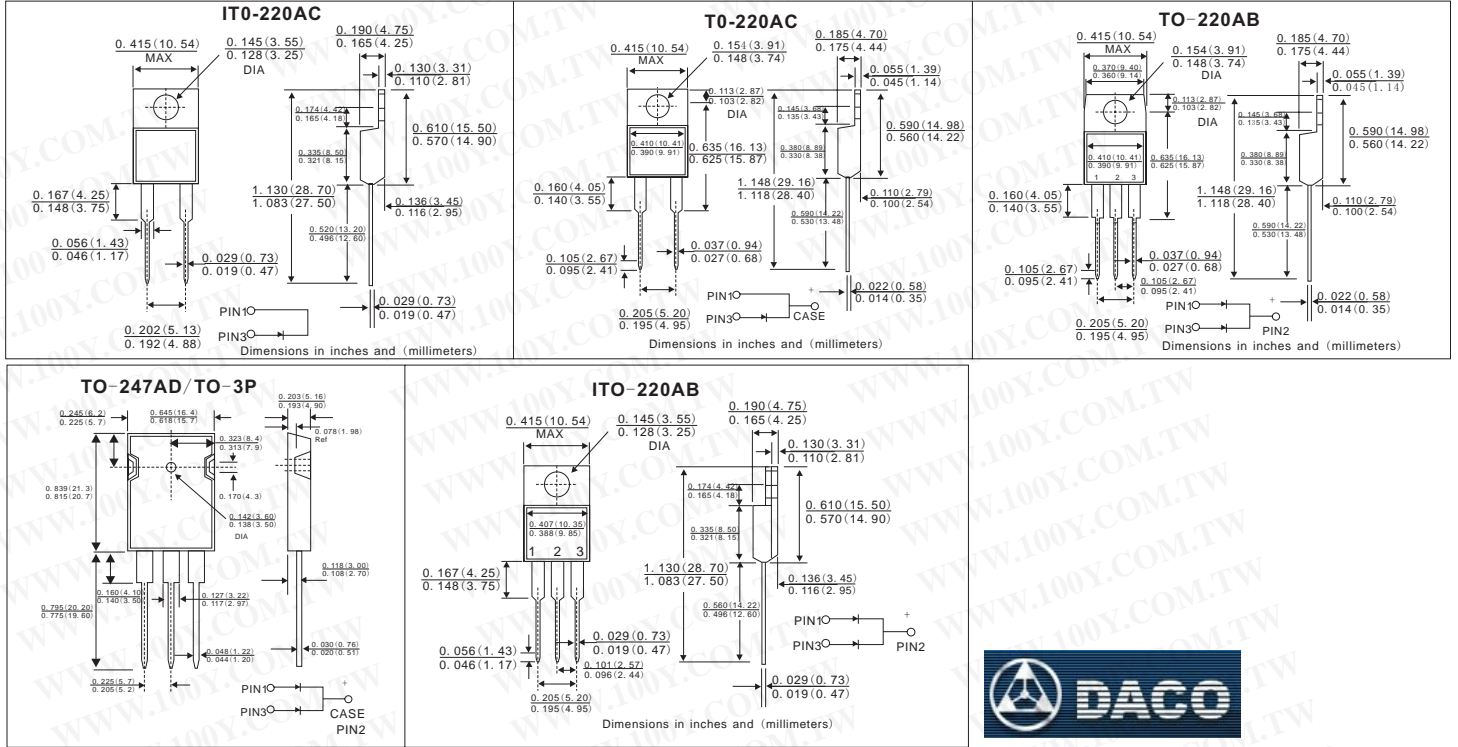

Semiconductors-Discretes

DACO Schottky Diodes

Detailed product specifications are available on: us.100y.com.tw

Part No.	Product No.	Manufacturer	Description	Vrrm	Io (A)	Pins/Package
25929	SRF7H30	DACO	DACO_SCHOTTLY BARRIER	30	7.5	ITO-220AC
25954	SRL1020	DACO	DACO_SCHOTTLY BARRIER	20	10	TO-220AC
26159	SRL1020CT	DACO	DACO_SCHOTTLY BARRIER	20Vrrm	10A	TO-220AB
25955	SRL1030	DACO	DACO_SCHOTTLY BARRIER	30	10	TO-220AC
26160	SRL1030CT	DACO	DACO_SCHOTTLY BARRIER	30	10	TO-220AC
25956	SRL1040	DACO	DACO_SCHOTTLY BARRIER	40	10	TO-220AC
26161	SRL1040CT	DACO	DACO_SCHOTTLY BARRIER	40	10	TO-220AB
25950	SRL10L25	DACO	DACO_SCHOTTLY BARRIER	25	10	TO-220AC
25951	SRL10L30	DACO	DACO_SCHOTTLY BARRIER	30	10	TO-220AC
26257	SRL2020CT	DACO	DACO_SCHOTTLY BARRIER	20	20	TO-220AB
26385	SRL2020PT	DACO	DACO_SCHOTTLY BARRIER	20	20	TO-247AD
26261	SRL2030CT	DACO	DACO_SCHOTTLY BARRIER	30	20	TO-220AB
26386	SRL2030PT	DACO	DACO_SCHOTTLY BARRIER	30	20	TO-247AD
26265	SRL2040CT	DACO	DACO_SCHOTTLY BARRIER	40	20	TO-220AB
26387	SRL2040PT	DACO	DACO_SCHOTTLY BARRIER	40	20	TO-247AD
26157	SRL20L15	DACO	DACO_SCHOTTLY BARRIER	15	20	TO-220AC
26321	SRL25L20CT	DACO	DACO_SCHOTTLY BARRIER	20	25	TO-220AB
26322	SRL25L25CT	DACO	DACO_SCHOTTLY BARRIER	25	25	TO-220AB
26323	SRL25L30CT	DACO	DACO_SCHOTTLY BARRIER	30	25	TO-220AB
26388	SRL3020PT	DACO	DACO_SCHOTTLY BARRIER	30	30	TO-247AD
26389	SRL3030PT	DACO	DACO_SCHOTTLY BARRIER	30	30	TO-247AD
26390	SRL3040PT	DACO	DACO_SCHOTTLY BARRIER	40	30	TO-247AD
26408	SRL4020PT	DACO	DACO_SCHOTTLY BARRIER	20	40	TO-247AD
26409	SRL4030PT	DACO	DACO_SCHOTTLY BARRIER	30	40	TO-247AD
26410	SRL4035PT	DACO	DACO_SCHOTTLY BARRIER	35	40	TO-247AD
26412	SRL4040PT	DACO	DACO_SCHOTTLY BARRIER	40	40	TO-247AD
26411	SRL4045PT	DACO	DACO_SCHOTTLY BARRIER	45	40	TO-247AD
26414	SRL4050PT	DACO	DACO_SCHOTTLY BARRIER	50	40	TO-247AD
26415	SRL4060PT	DACO	DACO_SCHOTTLY BARRIER	60	40	TO-247AD
26407	SRL40L15PT	DACO	DACO_SCHOTTLY BARRIER	15	40	TO-247AD
25957	SRLF1020	DACO	DACO_SCHOTTLY BARRIER	20	10	ITO-220AC
26163	SRLF1020CT	DACO	DACO_SCHOTTLY BARRIER	20	10	ITO-220AB
25958	SRLF1030	DACO	DACO_SCHOTTLY BARRIER	30	10	ITO-220AC
26167	SRLF1030CT	DACO	DACO_SCHOTTLY BARRIER	30	10	ITO-220AB
25959	SRLF1040	DACO	DACO_SCHOTTLY BARRIER	40	10	ITO-220AC
26171	SRLF1040CT	DACO	DACO_SCHOTTLY BARRIER	40	10	ITO-220AB
25952	SRLF10L25	DACO	DACO_SCHOTTLY BARRIER	25	10	ITO-220AC