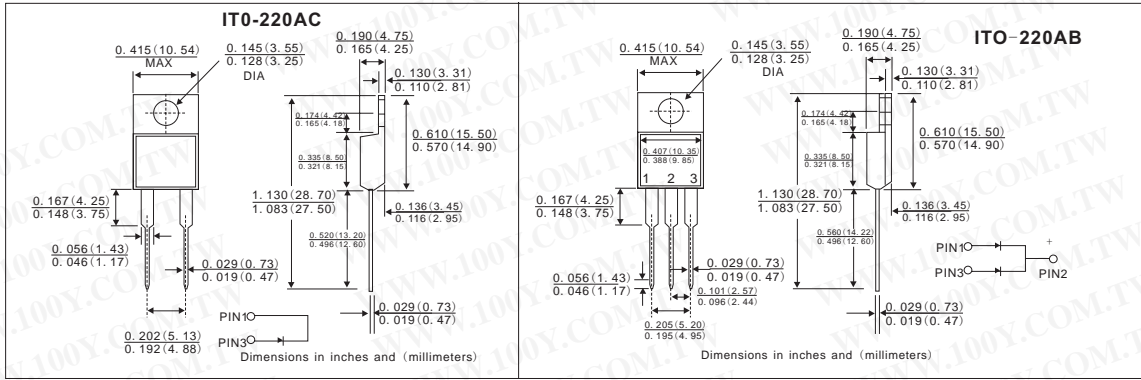

Semiconductors-Discretes

DACO Schottky Diodes

Detailed product specifications are available on: us.100y.com.tw

Part No.	Product No.	Manufacturer	Description	Vrrm	Io (A)	Pins/Package
26279	SRF2035CT	DACO	DACO_SCHOTTLY BARRIER	35	20	ITO-220AB
26280	SRF2040CT	DACO	DACO_SCHOTTLY BARRIER	40	20	ITO-220AB
26281	SRF2045CT	DACO	DACO_SCHOTTLY BARRIER	45	20	ITO-220AB
26282	SRF2050CT	DACO	DACO_SCHOTTLY BARRIER	50	20	ITO-220AB
26283	SRF2060CT	DACO	DACO_SCHOTTLY BARRIER	60	20	ITO-220AB
26286	SRF2090CT	DACO	DACO_SCHOTTLY BARRIER	90	20	ITO-220AB
26320	SRF20H100CT	DACO	DACO_SCHOTTLY BARRIER	100	20	ITO-220AB
26312	SRF20H20CT	DACO	DACO_SCHOTTLY BARRIER	20	20	ITO-220AB
26313	SRF20H30CT	DACO	DACO_SCHOTTLY BARRIER	30	20	ITO-220AB
26314	SRF20H35CT	DACO	DACO_SCHOTTLY BARRIER	35	20	ITO-220AB
26315	SRF20H40CT	DACO	DACO_SCHOTTLY BARRIER	40	20	ITO-220AB
26316	SRF20H45CT	DACO	DACO_SCHOTTLY BARRIER	45	20	ITO-220AB
26317	SRF20H50CT	DACO	DACO_SCHOTTLY BARRIER	50	20	ITO-220AB
26318	SRF20H60CT	DACO	DACO_SCHOTTLY BARRIER	60	20	ITO-220AB
26319	SRF20H90CT	DACO	DACO_SCHOTTLY BARRIER	90	20	ITO-220AB
26335	SRF2520CT	DACO	DACO_SCHOTTLY BARRIER	20	25	ITO-220AB
26336	SRF2530CT	DACO	DACO_SCHOTTLY BARRIER	30	25	ITO-220AB
26337	SRF2535CT	DACO	DACO_SCHOTTLY BARRIER	35	25	ITO-220AB
26338	SRF2540CT	DACO	DACO_SCHOTTLY BARRIER	40	25	ITO-220AB
26339	SRF2545CT	DACO	DACO_SCHOTTLY BARRIER	45	25	ITO-220AB
26340	SRF2550CT	DACO	DACO_SCHOTTLY BARRIER	50	25	ITO-220AB
26341	SRF2560CT	DACO	DACO_SCHOTTLY BARRIER	60	25	ITO-220AB
26349	SRF25H20CT	DACO	DACO_SCHOTTLY BARRIER	20	25	ITO-220AB
26350	SRF25H30CT	DACO	DACO_SCHOTTLY BARRIER	30	25	ITO-220AB
26351	SRF25H35CT	DACO	DACO_SCHOTTLY BARRIER	35	25	ITO-220AB
26352	SRF25H40CT	DACO	DACO_SCHOTTLY BARRIER	40	25	ITO-220AB
26353	SRF25H45CT	DACO	DACO_SCHOTTLY BARRIER	45	25	ITO-220AB
26354	SRF25H50CT	DACO	DACO_SCHOTTLY BARRIER	50	25	ITO-220AB
26355	SRF25H60CT	DACO	DACO_SCHOTTLY BARRIER	60	25	ITO-220AB
26363	SRF3020CT	DACO	DACO_SCHOTTLY BARRIER	20	30	ITO-220AB
26364	SRF3030CT	DACO	DACO_SCHOTTLY BARRIER	30	30	ITO-220AB
26365	SRF3035CT	DACO	DACO_SCHOTTLY BARRIER	35	30	ITO-220AB
26367	SRF3040CT	DACO	DACO_SCHOTTLY BARRIER	40	30	ITO-220AB
26368	SRF3045CT	DACO	DACO_SCHOTTLY BARRIER	45	30	ITO-220AB
26369	SRF3050CT	DACO	DACO_SCHOTTLY BARRIER	50	30	ITO-220AB
26370	SRF3060CT	DACO	DACO_SCHOTTLY BARRIER	60	30	ITO-220AB
26378	SRF30H20CT	DACO	DACO_SCHOTTLY BARRIER	20	30	ITO-220AB
26379	SRF30H30CT	DACO	DACO_SCHOTTLY BARRIER	30	30	ITO-220AB
26380	SRF30H35CT	DACO	DACO_SCHOTTLY BARRIER	35	30	ITO-220AB
26381	SRF30H40CT	DACO	DACO_SCHOTTLY BARRIER	40	30	ITO-220AB
26382	SRF30H45CT	DACO	DACO_SCHOTTLY BARRIER	45	30	ITO-220AB
26383	SRF30H50CT	DACO	DACO_SCHOTTLY BARRIER	50	30	ITO-220AB
26384	SRF30H60CT	DACO	DACO_SCHOTTLY BARRIER	60	30	ITO-220AB
25914	SRF720	DACO	DACO_SCHOTTLY BARRIER	20	7.5	ITO-220AC
25915	SRF730	DACO	DACO_SCHOTTLY BARRIER	30	7.5	ITO-220AC
25916	SRF735	DACO	DACO_SCHOTTLY BARRIER	35	7.5	ITO-220AC
25917	SRF740	DACO	DACO_SCHOTTLY BARRIER	40	7.5	ITO-220AC
25918	SRF745	DACO	DACO_SCHOTTLY BARRIER	45	7.5	ITO-220AC
25919	SRF750	DACO	DACO_SCHOTTLY BARRIER	50	7.5	ITO-220AC