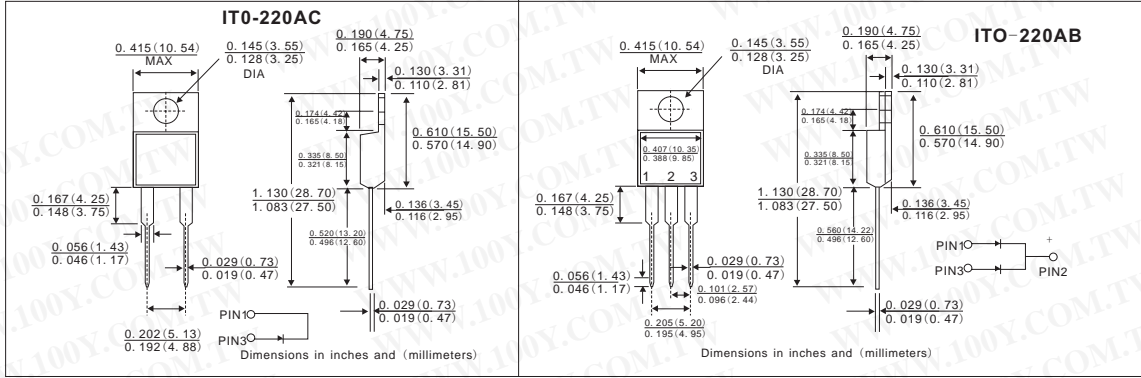

Semiconductors-Discretes

DACO Schottky Diodes

Detailed product specifications are available on: us.100y.com.tw

Part No.	Product No.	Manufacturer	Description	Vrrm	Io (A)	Pins/Package
26181	SRF1090CT	DACO	DACO_SCHOTTLY BARRIER	90	10	ITO-220AB
26112	SRF10H100	DACO	DACO_SCHOTTLY BARRIER	100	10	ITO-220AC
26186	SRF10H100CT	DACO	DACO_SCHOTTLY BARRIER	100	10	ITO-220AB
26104	SRF10H20	DACO	DACO_SCHOTTLY BARRIER	20	10	ITO-220AC
26105	SRF10H30	DACO	DACO_SCHOTTLY BARRIER	30	10	ITO-220AC
26106	SRF10H35	DACO	DACO_SCHOTTLY BARRIER	35	10	ITO-220AC
26107	SRF10H40	DACO	DACO_SCHOTTLY BARRIER	40	10	ITO-220AC
26108	SRF10H45	DACO	DACO_SCHOTTLY BARRIER	45	10	ITO-220AC
26109	SRF10H50	DACO	DACO_SCHOTTLY BARRIER	20	10	ITO-220AC
26110	SRF10H60	DACO	DACO_SCHOTTLY BARRIER	60	10	ITO-220AC
26111	SRF10H90	DACO	DACO_SCHOTTLY BARRIER	90	10	ITO-220AC
26185	SRF10H90CT	DACO	DACO_SCHOTTLY BARRIER	90	10	ITO-220AB
26194	SRF1520CT	DACO	DACO_SCHOTTLY BARRIER	20	15	ITO-220AB
26195	SRF1530CT	DACO	DACO_SCHOTTLY BARRIER	30	15	ITO-220AB
26196	SRF1535CT	DACO	DACO_SCHOTTLY BARRIER	35	15	ITO-220AB
26197	SRF1540CT	DACO	DACO_SCHOTTLY BARRIER	40	15	ITO-220AB
26198	SRF1545CT	DACO	DACO_SCHOTTLY BARRIER	45	15	ITO-220AB
26199	SRF1550CT	DACO	DACO_SCHOTTLY BARRIER	50	15	ITO-220AB
26200	SRF1560CT	DACO	DACO_SCHOTTLY BARRIER	60	15	ITO-220AB
26211	SRF15H20CT	DACO	DACO_SCHOTTLY BARRIER	20	15	ITO-220AB
26212	SRF15H30CT	DACO	DACO_SCHOTTLY BARRIER	30	15	ITO-220AB
26213	SRF15H35CT	DACO	DACO_SCHOTTLY BARRIER	35	15	ITO-220AB
26214	SRF15H40CT	DACO	DACO_SCHOTTLY BARRIER	40	15	ITO-220AB
26215	SRF15H45CT	DACO	DACO_SCHOTTLY BARRIER	20	15	ITO-220AB
26216	SRF15H50CT	DACO	DACO_SCHOTTLY BARRIER	50	15	ITO-220AB
26217	SRF15H60CT	DACO	DACO_SCHOTTLY BARRIER	60	15	ITO-220AB
26120	SRF1620	DACO	DACO_SCHOTTLY BARRIER	20	16	ITO-220AC
26250	SRF1620CT	DACO	DACO_SCHOTTLY BARRIER	20	16	ITO-220AB
26121	SRF1630	DACO	DACO_SCHOTTLY BARRIER	30	16	ITO-220AC
26251	SRF1630CT	DACO	DACO_SCHOTTLY BARRIER	20	16	ITO-220AB
26122	SRF1635	DACO	DACO_SCHOTTLY BARRIER	35	16	ITO-220AC
26252	SRF1635CT	DACO	DACO_SCHOTTLY BARRIER	35	16	ITO-220AB
26123	SRF1640	DACO	DACO_SCHOTTLY BARRIER	40	16	ITO-220AC
26253	SRF1640CT	DACO	DACO_SCHOTTLY BARRIER	40	16	ITO-220AB
26125	SRF1645	DACO	DACO_SCHOTTLY BARRIER	45	16	ITO-220AC
26254	SRF1645CT	DACO	DACO_SCHOTTLY BARRIER	45	16	ITO-220AB
26128	SRF1650	DACO	DACO_SCHOTTLY BARRIER	50	16	ITO-220AC
26255	SRF1650CT	DACO	DACO_SCHOTTLY BARRIER	50	16	ITO-220AB
26133	SRF1660	DACO	DACO_SCHOTTLY BARRIER	60	16	ITO-220AC
26256	SRF1660CT	DACO	DACO_SCHOTTLY BARRIER	60	16	ITO-220AB
26150	SRF16H20	DACO	DACO_SCHOTTLY BARRIER	20	16	ITO-220AC
26151	SRF16H30	DACO	DACO_SCHOTTLY BARRIER	30	16	ITO-220AC
26152	SRF16H35	DACO	DACO_SCHOTTLY BARRIER	35	16	ITO-220AC
26153	SRF16H40	DACO	DACO_SCHOTTLY BARRIER	40	16	ITO-220AC
26154	SRF16H45	DACO	DACO_SCHOTTLY BARRIER	45	16	ITO-220AC
26155	SRF16H50	DACO	DACO_SCHOTTLY BARRIER	50	16	ITO-220AC
26156	SRF16H60	DACO	DACO_SCHOTTLY BARRIER	60	16	ITO-220AC
26287	SRF20100CT	DACO	DACO_SCHOTTLY BARRIER	100	20	ITO-220AB
26277	SRF2020CT	DACO	DACO_SCHOTTLY BARRIER	20	20	ITO-220AB
26278	SRF2030CT	DACO	DACO_SCHOTTLY BARRIER	30	20	ITO-220AB