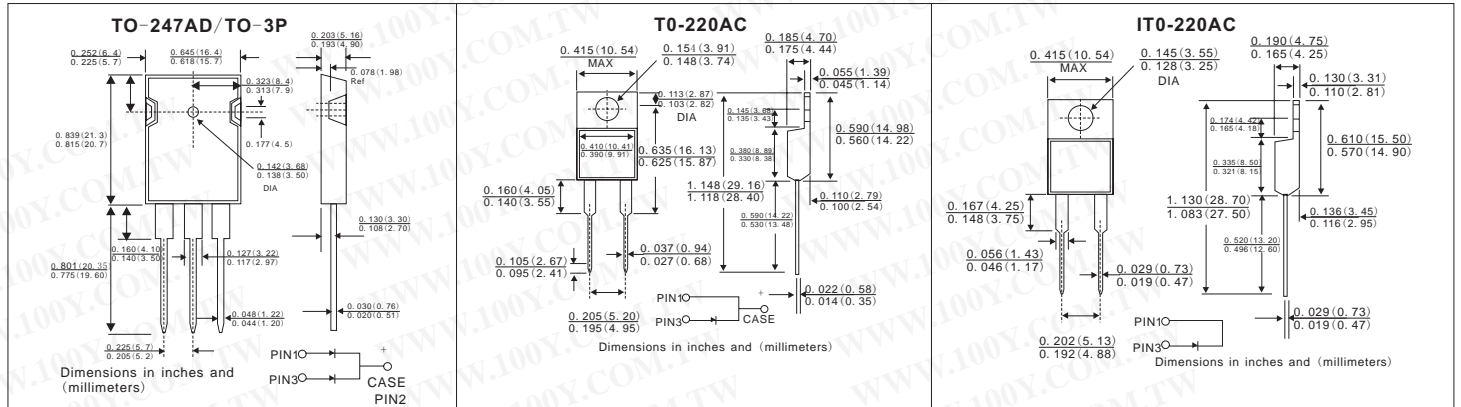

## DACO Schottky Diodes

Detailed product specifications are available on: [us.100y.com.tw](http://us.100y.com.tw)

Part No.	Product No.	Manufacturer	Description	Vrrm	Io (A)	Pins/Package
26420	SR4050PT	DACO	DACO_SCHOTTLY BARRIER	50	40	TO-247AD
26421	SR4060PT	DACO	DACO_SCHOTTLY BARRIER	60	40	TO-247AD
26422	SR40H20PT	DACO	DACO_SCHOTTLY BARRIER	20	40	TO-247AD
26423	SR40H30PT	DACO	DACO_SCHOTTLY BARRIER	30	40	TO-247AD
26424	SR40H35PT	DACO	DACO_SCHOTTLY BARRIER	35	40	TO-247AD
26425	SR40H40PT	DACO	DACO_SCHOTTLY BARRIER	40	40	TO-247AD
26426	SR40H45PT	DACO	DACO_SCHOTTLY BARRIER	45	40	TO-247AD
26427	SR40H50PT	DACO	DACO_SCHOTTLY BARRIER	50	40	TO-247AD
26428	SR40H60PT	DACO	DACO_SCHOTTLY BARRIER	20	40	TO-247AD
25883	SR520	DACO	DACO_SCHOTTLY BARRIER	20	5.0	DO-201AD
25884	SR530	DACO	DACO_SCHOTTLY BARRIER	30	5.0	DO-201AD
25885	SR540	DACO	DACO_SCHOTTLY BARRIER	40	5.0	DO-201AD
25886	SR550	DACO	DACO_SCHOTTLY BARRIER	50	5.0	DO-201AD
25887	SR560	DACO	DACO_SCHOTTLY BARRIER	60	5.0	DO-201AD
25888	SR580	DACO	DACO_SCHOTTLY BARRIER	20	5.0	DO-201AD
25889	SR5A0	DACO	DACO_SCHOTTLY BARRIER	100	5.0	DO-201AD
25907	SR720	DACO	DACO_SCHOTTLY BARRIER	20	7.5	TO-220AC
25908	SR730	DACO	DACO_SCHOTTLY BARRIER	30	7.5	TO-220AC
25912	SR735	DACO	DACO_SCHOTTLY BARRIER	35	7.5	TO-220AC
25909	SR740	DACO	DACO_SCHOTTLY BARRIER	40	7.5	TO-220AC
25913	SR745	DACO	DACO_SCHOTTLY BARRIER	45	7.5	TO-220AC
25910	SR750	DACO	DACO_SCHOTTLY BARRIER	50	7.5	TO-220AC
25911	SR760	DACO	DACO_SCHOTTLY BARRIER	60	7.5	TO-220AC
25921	SR7H20	DACO	DACO_SCHOTTLY BARRIER	20	7.5	TO-220AC
25922	SR7H30	DACO	DACO_SCHOTTLY BARRIER	30	7.5	TO-220AC
25923	SR7H35	DACO	DACO_SCHOTTLY BARRIER	35	7.5	TO-220AC
25924	SR7H40	DACO	DACO_SCHOTTLY BARRIER	40	7.5	TO-220AC
25925	SR7H45	DACO	DACO_SCHOTTLY BARRIER	45	7.5	TO-220AC
25926	SR7H50	DACO	DACO_SCHOTTLY BARRIER	50	7.5	TO-220AC
25927	SR7H60	DACO	DACO_SCHOTTLY BARRIER	60	7.5	TO-220AC
25976	SRF10100	DACO	DACO_SCHOTTLY BARRIER	100	10	ITO-220AC
26182	SRF10100CT	DACO	DACO_SCHOTTLY BARRIER	100	10	ITO-220AB
25970	SRF1020	DACO	DACO_SCHOTTLY BARRIER	20	10	ITO-220AC
25971	SRF1030	DACO	DACO_SCHOTTLY BARRIER	30	10	ITO-220AC
25972	SRF1035	DACO	DACO_SCHOTTLY BARRIER	35	10	ITO-220AC
25973	SRF1040	DACO	DACO_SCHOTTLY BARRIER	40	10	ITO-220AC
25974	SRF1060	DACO	DACO_SCHOTTLY BARRIER	60	10	ITO-220AC
25975	SRF1090	DACO	DACO_SCHOTTLY BARRIER	90	10	ITO-220AC