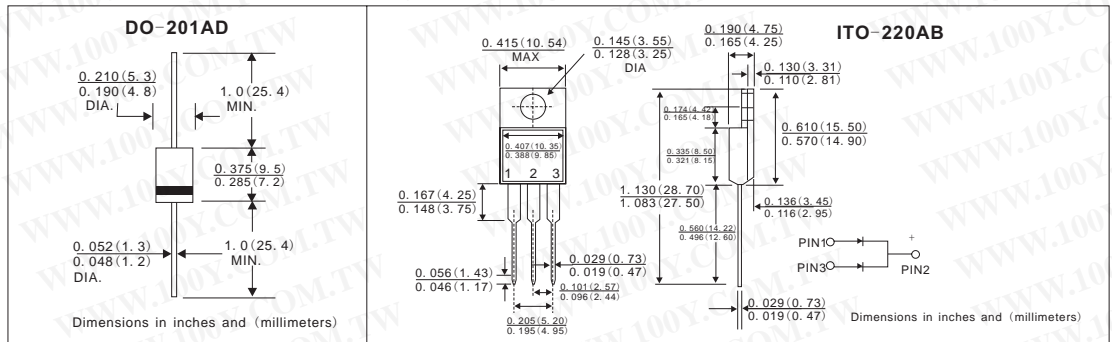

## DACO Schottky Diodes

Detailed product specifications are available on: [us.100y.com.tw](http://us.100y.com.tw)

Part No.	Product No.	Manufacturer	Description	Vrrm	Io (A)	Pins/Package
26420	SR4050PT	DACO	DACO_SCHOTTLY BARRIER	50	40	TO-247AD
26421	SR4060PT	DACO	DACO_SCHOTTLY BARRIER	60	40	TO-247AD
26422	SR40H20PT	DACO	DACO_SCHOTTLY BARRIER	20	40	TO-247AD
26423	SR40H30PT	DACO	DACO_SCHOTTLY BARRIER	30	40	TO-247AD
26424	SR40H35PT	DACO	DACO_SCHOTTLY BARRIER	35	40	TO-247AD
26425	SR40H40PT	DACO	DACO_SCHOTTLY BARRIER	40	40	TO-247AD
26426	SR40H45PT	DACO	DACO_SCHOTTLY BARRIER	45	40	TO-247AD
26427	SR40H50PT	DACO	DACO_SCHOTTLY BARRIER	50	40	TO-247AD
26428	SR40H60PT	DACO	DACO_SCHOTTLY BARRIER	20	40	TO-247AD
25883	SR520	DACO	DACO_SCHOTTLY BARRIER	20	5.0	DO-201AD
25884	SR530	DACO	DACO_SCHOTTLY BARRIER	30	5.0	DO-201AD
25885	SR540	DACO	DACO_SCHOTTLY BARRIER	40	5.0	DO-201AD
25886	SR550	DACO	DACO_SCHOTTLY BARRIER	50	5.0	DO-201AD
25887	SR560	DACO	DACO_SCHOTTLY BARRIER	60	5.0	DO-201AD
25888	SR580	DACO	DACO_SCHOTTLY BARRIER	20	5.0	DO-201AD
25889	SR5A0	DACO	DACO_SCHOTTLY BARRIER	100	5.0	DO-201AD
25907	SR720	DACO	DACO_SCHOTTLY BARRIER	20	7.5	TO-220AC
25908	SR730	DACO	DACO_SCHOTTLY BARRIER	30	7.5	TO-220AC
25912	SR735	DACO	DACO_SCHOTTLY BARRIER	35	7.5	TO-220AC
25909	SR740	DACO	DACO_SCHOTTLY BARRIER	40	7.5	TO-220AC
25913	SR745	DACO	DACO_SCHOTTLY BARRIER	45	7.5	TO-220AC
25910	SR750	DACO	DACO_SCHOTTLY BARRIER	50	7.5	TO-220AC
25911	SR760	DACO	DACO_SCHOTTLY BARRIER	60	7.5	TO-220AC
25921	SR7H20	DACO	DACO_SCHOTTLY BARRIER	20	7.5	TO-220AC
25922	SR7H30	DACO	DACO_SCHOTTLY BARRIER	30	7.5	TO-220AC
25923	SR7H35	DACO	DACO_SCHOTTLY BARRIER	35	7.5	TO-220AC
25924	SR7H40	DACO	DACO_SCHOTTLY BARRIER	40	7.5	TO-220AC
25925	SR7H45	DACO	DACO_SCHOTTLY BARRIER	45	7.5	TO-220AC
25926	SR7H50	DACO	DACO_SCHOTTLY BARRIER	50	7.5	TO-220AC
25927	SR7H60	DACO	DACO_SCHOTTLY BARRIER	60	7.5	TO-220AC
25976	SRF10100	DACO	DACO_SCHOTTLY BARRIER	100	10	ITO-220AC
26182	SRF10100CT	DACO	DACO_SCHOTTLY BARRIER	100	10	ITO-220AB
25970	SRF1020	DACO	DACO_SCHOTTLY BARRIER	20	10	ITO-220AC
25971	SRF1030	DACO	DACO_SCHOTTLY BARRIER	30	10	ITO-220AC
25972	SRF1035	DACO	DACO_SCHOTTLY BARRIER	35	10	ITO-220AC
25973	SRF1040	DACO	DACO_SCHOTTLY BARRIER	40	10	ITO-220AC
25974	SRF1060	DACO	DACO_SCHOTTLY BARRIER	60	10	ITO-220AC
25975	SRF1090	DACO	DACO_SCHOTTLY BARRIER	90	10	ITO-220AC