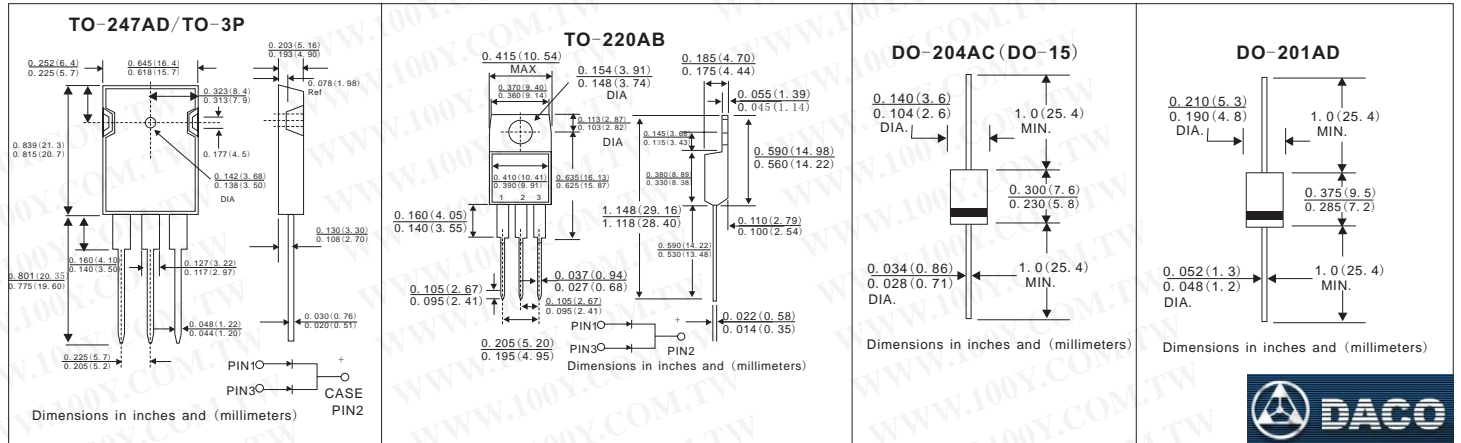

## DACO Schottky Diodes

Detailed product specifications are available on: [us.100y.com.tw](http://us.100y.com.tw)

Part No.	Product No.	Manufacturer	Description	Vrrm	Io (A)	Pins/Package
25864	SR2A0	DACO	DACO_SCHOTTLY BARRIER	100	2.0	DO-15
26356	SR3020CT	DACO	DACO_SCHOTTLY BARRIER	20	30	TO-220AB
26391	SR3020PT	DACO	DACO_SCHOTTLY BARRIER	20	30	TO-247AD
26357	SR3030CT	DACO	DACO_SCHOTTLY BARRIER	30	30	TO-220AB
26392	SR3030PT	DACO	DACO_SCHOTTLY BARRIER	30	30	TO-247AD
26358	SR3035CT	DACO	DACO_SCHOTTLY BARRIER	35	30	TO-220AB
26393	SR3035PT	DACO	DACO_SCHOTTLY BARRIER	35	30	TO-247AD
26359	SR3040CT	DACO	DACO_SCHOTTLY BARRIER	40	30	TO-220AB
26394	SR3040PT	DACO	DACO_SCHOTTLY BARRIER	40	30	TO-247AD
26360	SR3045CT	DACO	DACO_SCHOTTLY BARRIER	45	30	TO-220AB
26395	SR3045PT	DACO	DACO_SCHOTTLY BARRIER	45	30	TO-247AD
26361	SR3050CT	DACO	DACO_SCHOTTLY BARRIER	50	30	TO-220AB
26396	SR3050PT	DACO	DACO_SCHOTTLY BARRIER	50	30	TO-247AD
26362	SR3060CT	DACO	DACO_SCHOTTLY BARRIER	60	30	TO-220AB
26397	SR3060PT	DACO	DACO_SCHOTTLY BARRIER	60	30	TO-247AD
26406	SR30H100PT	DACO	DACO_SCHOTTLY BARRIER	100	30	TO-247AD
26371	SR30H20CT	DACO	DACO_SCHOTTLY BARRIER	20	30	TO-220AB
26398	SR30H20PT	DACO	DACO_SCHOTTLY BARRIER	20	30	TO-247AD
26372	SR30H30CT	DACO	DACO_SCHOTTLY BARRIER	30	30	TO-220AB
26399	SR30H30PT	DACO	DACO_SCHOTTLY BARRIER	30	30	TO-247AD
26373	SR30H35CT	DACO	DACO_SCHOTTLY BARRIER	35	30	TO-220AB
26400	SR30H35PT	DACO	DACO_SCHOTTLY BARRIER	35	30	TO-247AD
26374	SR30H40CT	DACO	DACO_SCHOTTLY BARRIER	40	30	TO-220AB
26401	SR30H40PT	DACO	DACO_SCHOTTLY BARRIER	40	30	TO-247AD
26375	SR30H45CT	DACO	DACO_SCHOTTLY BARRIER	45	30	TO-220AB
26402	SR30H45PT	DACO	DACO_SCHOTTLY BARRIER	45	30	TO-247AD
26376	SR30H50CT	DACO	DACO_SCHOTTLY BARRIER	50	30	TO-220AB
26403	SR30H50PT	DACO	DACO_SCHOTTLY BARRIER	50	30	TO-247AD
26377	SR30H60CT	DACO	DACO_SCHOTTLY BARRIER	60	30	TO-220AB
26404	SR30H60PT	DACO	DACO_SCHOTTLY BARRIER	60	30	TO-247AD
26405	SR30H90PT	DACO	DACO_SCHOTTLY BARRIER	90	30	TO-247AD
25875	SR320	DACO	DACO_SCHOTTLY BARRIER	20	3.0	DO-201AD
25868	SR320S	DACO	DACO_SCHOTTLY BARRIER	20	3.0	DO-15
25876	SR330	DACO	DACO_SCHOTTLY BARRIER	30	3.0	DO-201AD
25869	SR330S	DACO	DACO_SCHOTTLY BARRIER	30	3.0	DO-15
25877	SR340	DACO	DACO_SCHOTTLY BARRIER	40	3.0	DO-201AD
25870	SR340S	DACO	DACO_SCHOTTLY BARRIER	40	3.0	DO-15
25878	SR350	DACO	DACO_SCHOTTLY BARRIER	50	3.0	DO-201AD
25871	SR350S	DACO	DACO_SCHOTTLY BARRIER	50	3.0	DO-15
25879	SR360	DACO	DACO_SCHOTTLY BARRIER	60	3.0	DO-201AD
25872	SR360S	DACO	DACO_SCHOTTLY BARRIER	60Vrrm	3A	DO-15
25880	SR380	DACO	DACO_SCHOTTLY BARRIER	80	3.0	DO-201AD
25881	SR3A0	DACO	DACO_SCHOTTLY BARRIER	100	3.0	DO-201AD
26416	SR4020PT	DACO	DACO_SCHOTTLY BARRIER	20	40	TO-247AD
26417	SR4030PT	DACO	DACO_SCHOTTLY BARRIER	30	40	TO-247AD
26418	SR4035PT	DACO	DACO_SCHOTTLY BARRIER	35	40	TO-247AD
26419	SR4040PT	DACO	DACO_SCHOTTLY BARRIER	40	40	TO-247AD
26413	SR4045PT	DACO	DACO_SCHOTTLY BARRIER	45	40	TO-247AD