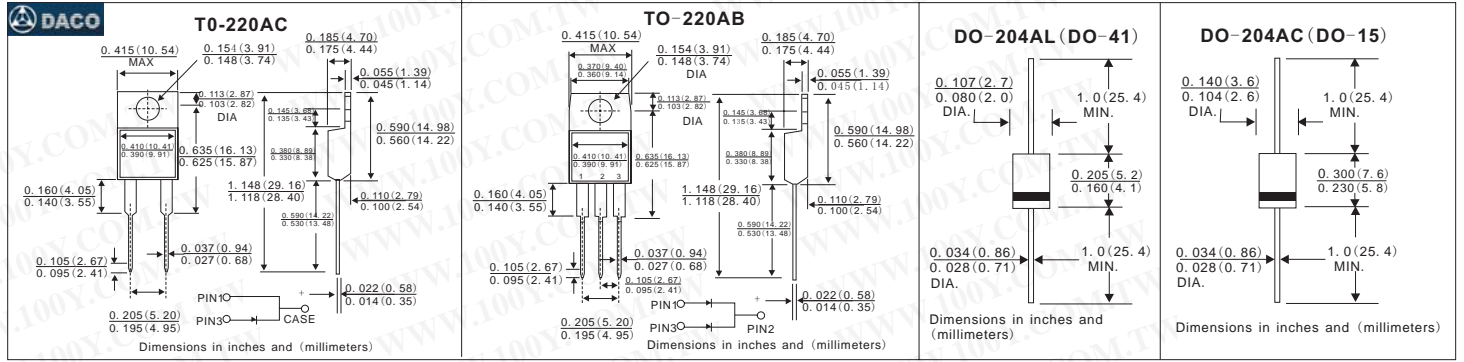

Semiconductors-Discretes

DACO Schottky Diodes

Detailed product specifications are available on: us.100y.com.tw

Part No.	Product No.	Manufacturer	Description	Vrrm	Io (A)	Pins/Package
26143	SR16H30	DACO	DACO_SCHOTTLY BARRIER	30	16	TO-220AC
26145	SR16H35	DACO	DACO_SCHOTTLY BARRIER	35	16	TO-220AC
26146	SR16H40	DACO	DACO_SCHOTTLY BARRIER	40	16	TO-220AC
26147	SR16H45	DACO	DACO_SCHOTTLY BARRIER	45	16	TO-220AC
26148	SR16H50	DACO	DACO_SCHOTTLY BARRIER	50	16	TO-220AC
26149	SR16H60	DACO	DACO_SCHOTTLY BARRIER	60	16	TO-220AC
25852	SR180	DACO	DACO_SCHOTTLY BARRIER	80	1.0	DO-41
25853	SR1A0	DACO	DACO_SCHOTTLY BARRIER	100	1.0	DO-41
26285	SR20100CT	DACO	DACO_SCHOTTLY BARRIER	100	20	TO-220AB
26270	SR2020CT	DACO	DACO_SCHOTTLY BARRIER	20	20	TO-220AB
26271	SR2030CT	DACO	DACO_SCHOTTLY BARRIER	30	20	TO-220AB
26272	SR2035CT	DACO	DACO_SCHOTTLY BARRIER	35	20	TO-220AB
26273	SR2040CT	DACO	DACO_SCHOTTLY BARRIER	40	20	TO-220AB
26274	SR2045CT	DACO	DACO_SCHOTTLY BARRIER	45	20	TO-220AB
26275	SR2050CT	DACO	DACO_SCHOTTLY BARRIER	50	20	TO-220AB
26276	SR2060CT	DACO	DACO_SCHOTTLY BARRIER	60	20	TO-220AB
26284	SR2090CT	DACO	DACO_SCHOTTLY BARRIER	90	20	TO-220AB
26311	SR20H100CT	DACO	DACO_SCHOTTLY BARRIER	100	20	TO-220AB
26288	SR20H20CT	DACO	DACO_SCHOTTLY BARRIER	20	20	TO-220AB
26289	SR20H30CT	DACO	DACO_SCHOTTLY BARRIER	30	20	TO-220AB
26290	SR20H35CT	DACO	DACO_SCHOTTLY BARRIER	35	20	TO-220AB
26306	SR20H40CT	DACO	DACO_SCHOTTLY BARRIER	40	20	TO-220AB
26307	SR20H45CT	DACO	DACO_SCHOTTLY BARRIER	45	20	TO-220AB
26308	SR20H50CT	DACO	DACO_SCHOTTLY BARRIER	50	20	TO-220AB
26309	SR20H60CT	DACO	DACO_SCHOTTLY BARRIER	60	20	TO-220AB
26310	SR20H90CT	DACO	DACO_SCHOTTLY BARRIER	90	20	TO-220AB
25859	SR220	DACO	DACO_SCHOTTLY BARRIER	20	2.0	DO-15
25854	SR220S	DACO	DACO_SCHOTTLY BARRIER	20	2.0	DO-41
25860	SR230	DACO	DACO_SCHOTTLY BARRIER	30	2.0	DO-15
25855	SR230S	DACO	DACO_SCHOTTLY BARRIER	30	2.0	DO-41
25861	SR240	DACO	DACO_SCHOTTLY BARRIER	40	2.0	DO-15
25856	SR240S	DACO	DACO_SCHOTTLY BARRIER	40	2.0	DO-41
25862	SR250	DACO	DACO_SCHOTTLY BARRIER	50	2.0	DO-15
25857	SR250S	DACO	DACO_SCHOTTLY BARRIER	50	2.0	DO-41
26327	SR2520CT	DACO	DACO_SCHOTTLY BARRIER	20	25	TO-220AB
26328	SR2530CT	DACO	DACO_SCHOTTLY BARRIER	30	25	TO-220AB
26329	SR2535CT	DACO	DACO_SCHOTTLY BARRIER	35	25	TO-220AB
26331	SR2540CT	DACO	DACO_SCHOTTLY BARRIER	40	25	TO-220AB
26332	SR2545CT	DACO	DACO_SCHOTTLY BARRIER	45	25	TO-220AB
26333	SR2550CT	DACO	DACO_SCHOTTLY BARRIER	50	25	TO-220AB
26334	SR2560CT	DACO	DACO_SCHOTTLY BARRIER	60	25	TO-220AB
26342	SR25H20CT	DACO	DACO_SCHOTTLY BARRIER	20	25	TO-220AB
26343	SR25H30CT	DACO	DACO_SCHOTTLY BARRIER	30	25	TO-220AB
26344	SR25H35CT	DACO	DACO_SCHOTTLY BARRIER	35	25	TO-220AB
26345	SR25H40CT	DACO	DACO_SCHOTTLY BARRIER	40	25	TO-220AB
26346	SR25H45CT	DACO	DACO_SCHOTTLY BARRIER	45	25	TO-220AB
26347	SR25H50CT	DACO	DACO_SCHOTTLY BARRIER	50	25	TO-220AB
26348	SR25H60CT	DACO	DACO_SCHOTTLY BARRIER	60	25	TO-220AB
25858	SR260S	DACO	DACO_SCHOTTLY BARRIER	60	2.0	DO-41
25863	SR280	DACO	DACO_SCHOTTLY BARRIER	80	2.0	DO-15