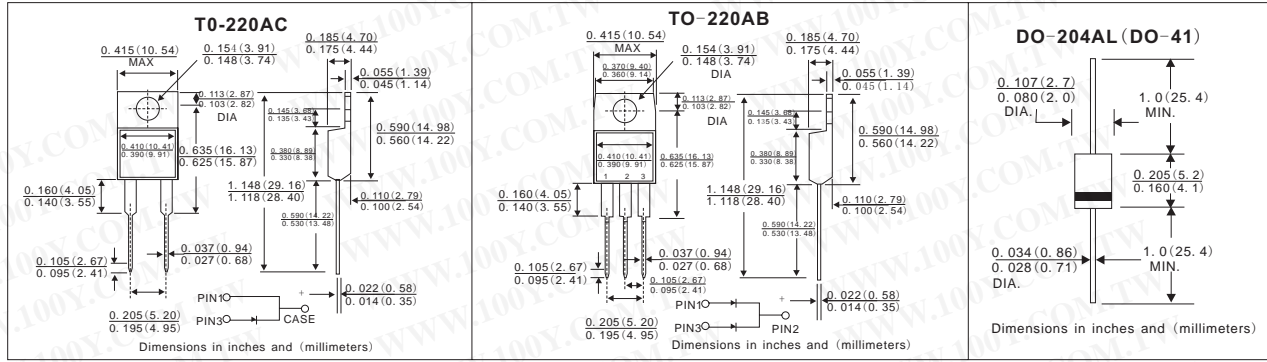

Semiconductors-Discretes

DACO Schottky Diodes

Detailed product specifications are available on: us.100y.com.tw

Part No.	Product No.	Manufacturer	Description	Vrrm	Io (A)	Pins/Package
25964	SR1040	DACO	DACO_SCHOTTLY BARRIER	40	10	TO-220AC
25965	SR1045	DACO	DACO_SCHOTTLY BARRIER	45	10	TO-220AC
25966	SR1050	DACO	DACO_SCHOTTLY BARRIER	50	10	TO-220AC
25967	SR1060	DACO	DACO_SCHOTTLY BARRIER	60	10	TO-220AC
25968	SR1090	DACO	DACO_SCHOTTLY BARRIER	90	10	TO-220AC
26175	SR1090CT	DACO	DACO_SCHOTTLY BARRIER	90	10	TO-220AB
26102	SR10H100	DACO	DACO_SCHOTTLY BARRIER	100	10	TO-220AC
26184	SR10H100CT	DACO	DACO_SCHOTTLY BARRIER	100	10	TO-220AB
25977	SR10H20	DACO	DACO_SCHOTTLY BARRIER	20	10	TO-220AC
26084	SR10H30	DACO	DACO_SCHOTTLY BARRIER	30	10	TO-220AC
26085	SR10H35	DACO	DACO_SCHOTTLY BARRIER	35	10	TO-220AC
26086	SR10H40	DACO	DACO_SCHOTTLY BARRIER	40	10	TO-220AC
26089	SR10H45	DACO	DACO_SCHOTTLY BARRIER	45	10	TO-220AC
26092	SR10H50	DACO	DACO_SCHOTTLY BARRIER	50	10	TO-220AC
26096	SR10H60	DACO	DACO_SCHOTTLY BARRIER	60	10	TO-220AC
26099	SR10H90	DACO	DACO_SCHOTTLY BARRIER	90	10	TO-220AC
26183	SR10H90CT	DACO	DACO_SCHOTTLY BARRIER	90Vrrm	10A	TO-220AB
25847	SR120	DACO	DACO_SCHOTTLY BARRIER	20	1.0	DO-41
25848	SR130	DACO	DACO_SCHOTTLY BARRIER	30	1.0	DO-41
25849	SR140	DACO	DACO_SCHOTTLY BARRIER	40	1.0	DO-41
25850	SR150	DACO	DACO_SCHOTTLY BARRIER	50	1.0	DO-41
26187	SR1520CT	DACO	DACO_SCHOTTLY BARRIER	20	15	TO-220AB
26188	SR1530CT	DACO	DACO_SCHOTTLY BARRIER	30	15	TO-220AB
26189	SR1535CT	DACO	DACO_SCHOTTLY BARRIER	35	15	TO-220AB
26190	SR1540CT	DACO	DACO_SCHOTTLY BARRIER	40	15	TO-220AB
26191	SR1545CT	DACO	DACO_SCHOTTLY BARRIER	45	15	TO-220AB
26192	SR1550CT	DACO	DACO_SCHOTTLY BARRIER	50	15	TO-220AB
26193	SR1560CT	DACO	DACO_SCHOTTLY BARRIER	60	15	TO-220AB
26202	SR15H20CT	DACO	DACO_SCHOTTLY BARRIER	20	15	TO-220AB
26203	SR15H30CT	DACO	DACO_SCHOTTLY BARRIER	30	15	TO-220AB
26204	SR15H35CT	DACO	DACO_SCHOTTLY BARRIER	35	15	TO-220AB
26206	SR15H40CT	DACO	DACO_SCHOTTLY BARRIER	40	15	TO-220AB
26207	SR15H45	DACO	DACO_SCHOTTLY BARRIER	45	15	TO-220AB
26209	SR15H50CT	DACO	DACO_SCHOTTLY BARRIER	50	15	TO-220AB
26210	SR15H60CT	DACO	DACO_SCHOTTLY BARRIER	60	15	TO-220AB
25851	SR160	DACO	DACO_SCHOTTLY BARRIER	60	1.0	DO-41
26113	SR1620	DACO	DACO_SCHOTTLY BARRIER	20	16	TO-220AC
26235	SR1620CT	DACO	DACO_SCHOTTLY BARRIER	20	16	TO-220AB
26114	SR1630	DACO	DACO_SCHOTTLY BARRIER	20	16	TO-220AC
26236	SR1630CT	DACO	DACO_SCHOTTLY BARRIER	30	16	TO-220AB
26115	SR1635	DACO	DACO_SCHOTTLY BARRIER	35	16	TO-220AC
26237	SR1635CT	DACO	DACO_SCHOTTLY BARRIER	35	16	TO-220AB
26116	SR1640	DACO	DACO_SCHOTTLY BARRIER	20	16	TO-220AC
26245	SR1640CT	DACO	DACO_SCHOTTLY BARRIER	40	16	TO-220AB
26117	SR1645	DACO	DACO_SCHOTTLY BARRIER	45	16	TO-220AC
26247	SR1645CT	DACO	DACO_SCHOTTLY BARRIER	45	16	TO-220AB
26118	SR1650	DACO	DACO_SCHOTTLY BARRIER	50	16	TO-220AC
26248	SR1650CT	DACO	DACO_SCHOTTLY BARRIER	50	16	TO-220AB
26119	SR1660	DACO	DACO_SCHOTTLY BARRIER	60	16	TO-220AC
26249	SR1660CT	DACO	DACO_SCHOTTLY BARRIER	60	16	TO-220AB
26138	SR16H20	DACO	DACO_SCHOTTLY BARRIER	20	16	TO-220AC