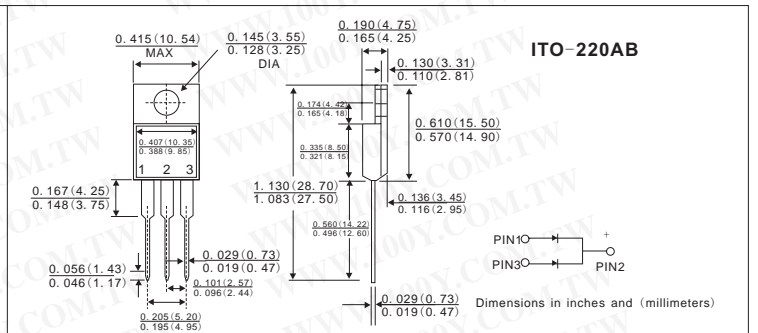

Semiconductors-Discretes

DACO Super-Fast Recovery Rectifiers

Detailed product specifications are available on: us.100y.com.tw

Part No.	Product No.	Manufacturer	Description	Vrrm	Io (A)	Trr (nS)	Pins/Package
25147	SF8005	DACO	DACO_SUPER-FAST RECOVERY RECTIFIER	50	8.0	35	TO-220AC & ITO-220AC
25178	SF8005CT	DACO	DACO_SUPER-FAST RECOVERY RECTIFIER	50	8.0	35	TO-220AB & ITO-220AB
25150	SF801	DACO	DACO_SUPER-FAST RECOVERY RECTIFIER	100	8.0	35	TO-220AC & ITO-220AC
25185	SF801CT	DACO	DACO_SUPER-FAST RECOVERY RECTIFIER	100	8.0	35	TO-220AB & ITO-220AB
25151	SF802	DACO	DACO_SUPER-FAST RECOVERY RECTIFIER	200	8.0	35	TO-220AC & ITO-220AC
25190	SF802CT	DACO	DACO_SUPER-FAST RECOVERY RECTIFIER	200	8.0	35	TO-220AB & ITO-220AB
25152	SF803	DACO	DACO_SUPER-FAST RECOVERY RECTIFIER	300	8.0	35	TO-220AC & ITO-220AC
25194	SF803CT	DACO	DACO_SUPER-FAST RECOVERY RECTIFIER	300	8.0	35	TO-220AB & ITO-220AB
25153	SF804	DACO	DACO_SUPER-FAST RECOVERY RECTIFIER	400	8.0	35	TO-220AC & ITO-220AC
25196	SF804CT	DACO	DACO_SUPER-FAST RECOVERY RECTIFIER	400	8.0	35	TO-220AB & ITO-220AB
25154	SF806	DACO	DACO_SUPER-FAST RECOVERY RECTIFIER	600	8.0	50	TO-220AC & ITO-220AC
25202	SF806CT	DACO	DACO_SUPER-FAST RECOVERY RECTIFIER	600	8.0	50	TO-220AB & ITO-220AB
25226	SFF10005CT	DACO	DACO_SUPER-FAST RECOVERY RECTIFIER	50	10	35	TO-220AB & ITO-220AB
25227	SFF1001CT	DACO	DACO_SUPER-FAST RECOVERY RECTIFIER	100	10	35	TO-220AB & ITO-220AB
25228	SFF1002CT	DACO	DACO_SUPER-FAST RECOVERY RECTIFIER	200	10	35	TO-220AB & ITO-220AB
25229	SFF1003CT	DACO	DACO_SUPER-FAST RECOVERY RECTIFIER	300	10	35	TO-220AB & ITO-220AB
25230	SFF1004CT	DACO	DACO_SUPER-FAST RECOVERY RECTIFIER	400	10	35	TO-220AB & ITO-220AB
25231	SFF1006CT	DACO	DACO_SUPER-FAST RECOVERY RECTIFIER	600	10	50	TO-220AB & ITO-220AB
25243	SFF16005CT	DACO	DACO_SUPER-FAST RECOVERY RECTIFIER	50	16	35	TO-220AB & ITO-220AB
25244	SFF1601CT	DACO	DACO_SUPER-FAST RECOVERY RECTIFIER	100	16	35	TO-220AB & ITO-220AB
25247	SFF1602CT	DACO	DACO_SUPER-FAST RECOVERY RECTIFIER	200	16	35	TO-220AB & ITO-220AB
25250	SFF1603CT	DACO	DACO_SUPER-FAST RECOVERY RECTIFIER	300	16	35	TO-220AB & ITO-220AB
25251	SFF1604CT	DACO	DACO_SUPER-FAST RECOVERY RECTIFIER	400	16	35	TO-220AB & ITO-220AB
25252	SFF1606CT	DACO	DACO_SUPER-FAST RECOVERY RECTIFIER	600	16	50	TO-220AB & ITO-220AB
25264	SFF20005CT	DACO	DACO_SUPER-FAST RECOVERY RECTIFIER	50	20	35	TO-220AB & ITO-220AB
25265	SFF2001CT	DACO	DACO_SUPER-FAST RECOVERY RECTIFIER	100	20	35	TO-220AB & ITO-220AB
25266	SFF2002CT	DACO	DACO_SUPER-FAST RECOVERY RECTIFIER	200	20	35	TO-220AB & ITO-220AB
25267	SFF2003CT	DACO	DACO_SUPER-FAST RECOVERY RECTIFIER	300	20	35	TO-220AB & ITO-220AB
25268	SFF2004CT	DACO	DACO_SUPER-FAST RECOVERY RECTIFIER	400	20	35	TO-220AB & ITO-220AB
25274	SFF2006CT	DACO	DACO_SUPER-FAST RECOVERY RECTIFIER	600	20	50	TO-220AB & ITO-220AB
25319	SFF5005CT	DACO	DACO_SUPER-FAST RECOVERY RECTIFIER	50	5	35	TO-220AB & ITO-220AB
25320	SFF501CT	DACO	DACO_SUPER-FAST RECOVERY RECTIFIER	100	5	35	TO-220AB & ITO-220AB
25321	SFF502CT	DACO	DACO_SUPER-FAST RECOVERY RECTIFIER	200	5	35	TO-220AB & ITO-220AB
25322	SFF503CT	DACO	DACO_SUPER-FAST RECOVERY RECTIFIER	300	5	35	TO-220AB & ITO-220AB
25323	SFF504CT	DACO	DACO_SUPER-FAST RECOVERY RECTIFIER	400	5	35	TO-220AB & ITO-220AB
25324	SFF506CT	DACO	DACO_SUPER-FAST RECOVERY RECTIFIER	600	5	35	TO-220AB & ITO-220AB