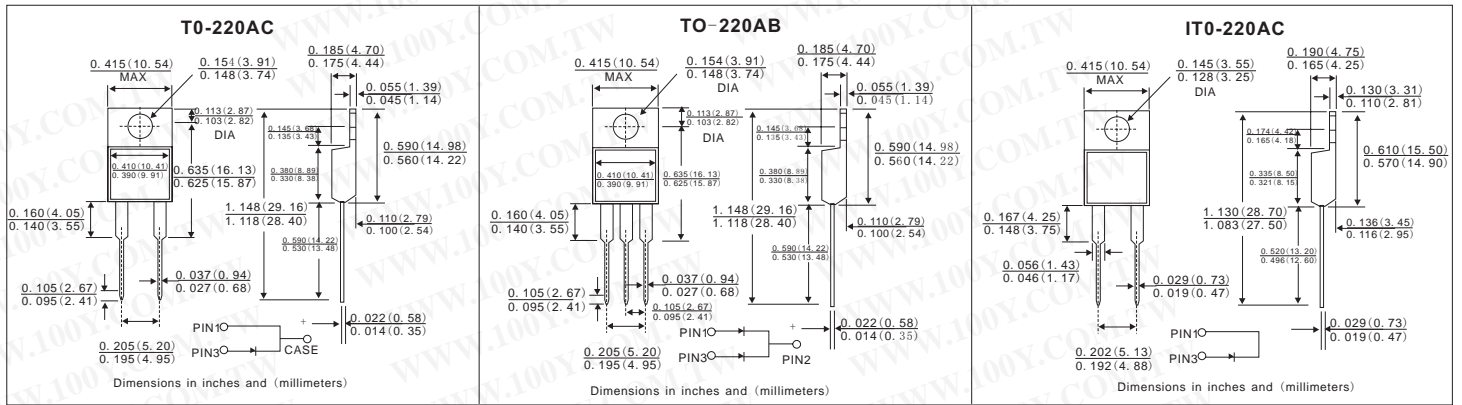

Semiconductors-Discretes

DACO Super-Fast Recovery Rectifiers

Detailed product specifications are available on: us.100y.com.tw

Part No.	Product No.	Manufacturer	Description	Vrrm	Io (A)	Trr (nS)	Pins/Package
25147	SF8005	DACO	DACO_SUPER-FAST RECOVERY RECTIFIER	50	8.0	35	TO-220AC & ITO-220AC
25178	SF8005CT	DACO	DACO_SUPER-FAST RECOVERY RECTIFIER	50	8.0	35	TO-220AB & ITO-220AB
25150	SF801	DACO	DACO_SUPER-FAST RECOVERY RECTIFIER	100	8.0	35	TO-220AC & ITO-220AC
25185	SF801CT	DACO	DACO_SUPER-FAST RECOVERY RECTIFIER	100	8.0	35	TO-220AB & ITO-220AB
25151	SF802	DACO	DACO_SUPER-FAST RECOVERY RECTIFIER	200	8.0	35	TO-220AC & ITO-220AC
25190	SF802CT	DACO	DACO_SUPER-FAST RECOVERY RECTIFIER	200	8.0	35	TO-220AB & ITO-220AB
25152	SF803	DACO	DACO_SUPER-FAST RECOVERY RECTIFIER	300	8.0	35	TO-220AC & ITO-220AC
25194	SF803CT	DACO	DACO_SUPER-FAST RECOVERY RECTIFIER	300	8.0	35	TO-220AB & ITO-220AB
25153	SF804	DACO	DACO_SUPER-FAST RECOVERY RECTIFIER	400	8.0	35	TO-220AC & ITO-220AC
25196	SF804CT	DACO	DACO_SUPER-FAST RECOVERY RECTIFIER	400	8.0	35	TO-220AB & ITO-220AB
25154	SF806	DACO	DACO_SUPER-FAST RECOVERY RECTIFIER	600	8.0	50	TO-220AC & ITO-220AC
25202	SF806CT	DACO	DACO_SUPER-FAST RECOVERY RECTIFIER	600	8.0	50	TO-220AB & ITO-220AB
25226	SFF10005CT	DACO	DACO_SUPER-FAST RECOVERY RECTIFIER	50	10	35	TO-220AB & ITO-220AB
25227	SFF1001CT	DACO	DACO_SUPER-FAST RECOVERY RECTIFIER	100	10	35	TO-220AB & ITO-220AB
25228	SFF1002CT	DACO	DACO_SUPER-FAST RECOVERY RECTIFIER	200	10	35	TO-220AB & ITO-220AB
25229	SFF1003CT	DACO	DACO_SUPER-FAST RECOVERY RECTIFIER	300	10	35	TO-220AB & ITO-220AB
25230	SFF1004CT	DACO	DACO_SUPER-FAST RECOVERY RECTIFIER	400	10	35	TO-220AB & ITO-220AB
25231	SFF1006CT	DACO	DACO_SUPER-FAST RECOVERY RECTIFIER	600	10	50	TO-220AB & ITO-220AB
25243	SFF16005CT	DACO	DACO_SUPER-FAST RECOVERY RECTIFIER	50	16	35	TO-220AB & ITO-220AB
25244	SFF1601CT	DACO	DACO_SUPER-FAST RECOVERY RECTIFIER	100	16	35	TO-220AB & ITO-220AB
25247	SFF1602CT	DACO	DACO_SUPER-FAST RECOVERY RECTIFIER	200	16	35	TO-220AB & ITO-220AB
25250	SFF1603CT	DACO	DACO_SUPER-FAST RECOVERY RECTIFIER	300	16	35	TO-220AB & ITO-220AB
25251	SFF1604CT	DACO	DACO_SUPER-FAST RECOVERY RECTIFIER	400	16	35	TO-220AB & ITO-220AB
25252	SFF1606CT	DACO	DACO_SUPER-FAST RECOVERY RECTIFIER	600	16	50	TO-220AB & ITO-220AB
25264	SFF20005CT	DACO	DACO_SUPER-FAST RECOVERY RECTIFIER	50	20	35	TO-220AB & ITO-220AB
25265	SFF2001CT	DACO	DACO_SUPER-FAST RECOVERY RECTIFIER	100	20	35	TO-220AB & ITO-220AB
25266	SFF2002CT	DACO	DACO_SUPER-FAST RECOVERY RECTIFIER	200	20	35	TO-220AB & ITO-220AB
25267	SFF2003CT	DACO	DACO_SUPER-FAST RECOVERY RECTIFIER	300	20	35	TO-220AB & ITO-220AB
25268	SFF2004CT	DACO	DACO_SUPER-FAST RECOVERY RECTIFIER	400	20	35	TO-220AB & ITO-220AB
25274	SFF2006CT	DACO	DACO_SUPER-FAST RECOVERY RECTIFIER	600	20	50	TO-220AB & ITO-220AB
25319	SFF5005CT	DACO	DACO_SUPER-FAST RECOVERY RECTIFIER	50	5	35	TO-220AB & ITO-220AB
25320	SFF501CT	DACO	DACO_SUPER-FAST RECOVERY RECTIFIER	100	5	35	TO-220AB & ITO-220AB
25321	SFF502CT	DACO	DACO_SUPER-FAST RECOVERY RECTIFIER	200	5	35	TO-220AB & ITO-220AB
25322	SFF503CT	DACO	DACO_SUPER-FAST RECOVERY RECTIFIER	300	5	35	TO-220AB & ITO-220AB
25323	SFF504CT	DACO	DACO_SUPER-FAST RECOVERY RECTIFIER	400	5	35	TO-220AB & ITO-220AB
25324	SFF506CT	DACO	DACO_SUPER-FAST RECOVERY RECTIFIER	600	5	35	TO-220AB & ITO-220AB