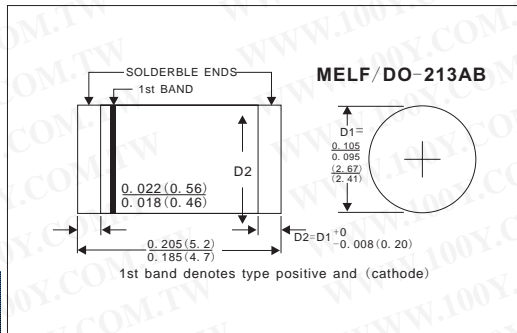

Semiconductors-Discretes

DACO Super-Fast Recovery Rectifiers

Detailed product specifications are available on: us.100y.com.tw

Part No.	Product No.	Manufacturer	Description	Vrrm	Io (A)	Trr (nS)	Pins/Package
25147	SF8005	DACO	DACO_SUPER-FAST RECOVERY RECTIFIER	50	8.0	35	TO-220AC & ITO-220AC
25178	SF8005CT	DACO	DACO_SUPER-FAST RECOVERY RECTIFIER	50	8.0	35	TO-220AB & ITO-220AB
25150	SF801	DACO	DACO_SUPER-FAST RECOVERY RECTIFIER	100	8.0	35	TO-220AC & ITO-220AC
25185	SF801CT	DACO	DACO_SUPER-FAST RECOVERY RECTIFIER	100	8.0	35	TO-220AB & ITO-220AB
25151	SF802	DACO	DACO_SUPER-FAST RECOVERY RECTIFIER	200	8.0	35	TO-220AC & ITO-220AC
25190	SF802CT	DACO	DACO_SUPER-FAST RECOVERY RECTIFIER	200	8.0	35	TO-220AB & ITO-220AB
25152	SF803	DACO	DACO_SUPER-FAST RECOVERY RECTIFIER	300	8.0	35	TO-220AC & ITO-220AC
25194	SF803CT	DACO	DACO_SUPER-FAST RECOVERY RECTIFIER	300	8.0	35	TO-220AB & ITO-220AB
25153	SF804	DACO	DACO_SUPER-FAST RECOVERY RECTIFIER	400	8.0	35	TO-220AC & ITO-220AC
25196	SF804CT	DACO	DACO_SUPER-FAST RECOVERY RECTIFIER	400	8.0	35	TO-220AB & ITO-220AB
25154	SF806	DACO	DACO_SUPER-FAST RECOVERY RECTIFIER	600	8.0	50	TO-220AC & ITO-220AC
25202	SF806CT	DACO	DACO_SUPER-FAST RECOVERY RECTIFIER	600	8.0	50	TO-220AB & ITO-220AB
25226	SFF10005CT	DACO	DACO_SUPER-FAST RECOVERY RECTIFIER	50	10	35	TO-220AB & ITO-220AB
25227	SFF1001CT	DACO	DACO_SUPER-FAST RECOVERY RECTIFIER	100	10	35	TO-220AB & ITO-220AB
25228	SFF1002CT	DACO	DACO_SUPER-FAST RECOVERY RECTIFIER	200	10	35	TO-220AB & ITO-220AB
25229	SFF1003CT	DACO	DACO_SUPER-FAST RECOVERY RECTIFIER	300	10	35	TO-220AB & ITO-220AB
25230	SFF1004CT	DACO	DACO_SUPER-FAST RECOVERY RECTIFIER	400	10	35	TO-220AB & ITO-220AB
25231	SFF1006CT	DACO	DACO_SUPER-FAST RECOVERY RECTIFIER	600	10	50	TO-220AB & ITO-220AB
25243	SFF16005CT	DACO	DACO_SUPER-FAST RECOVERY RECTIFIER	50	16	35	TO-220AB & ITO-220AB
25244	SFF1601CT	DACO	DACO_SUPER-FAST RECOVERY RECTIFIER	100	16	35	TO-220AB & ITO-220AB
25247	SFF1602CT	DACO	DACO_SUPER-FAST RECOVERY RECTIFIER	200	16	35	TO-220AB & ITO-220AB
25250	SFF1603CT	DACO	DACO_SUPER-FAST RECOVERY RECTIFIER	300	16	35	TO-220AB & ITO-220AB
25251	SFF1604CT	DACO	DACO_SUPER-FAST RECOVERY RECTIFIER	400	16	35	TO-220AB & ITO-220AB
25252	SFF1606CT	DACO	DACO_SUPER-FAST RECOVERY RECTIFIER	600	16	50	TO-220AB & ITO-220AB
25264	SFF20005CT	DACO	DACO_SUPER-FAST RECOVERY RECTIFIER	50	20	35	TO-220AB & ITO-220AB
25265	SFF2001CT	DACO	DACO_SUPER-FAST RECOVERY RECTIFIER	100	20	35	TO-220AB & ITO-220AB
25266	SFF2002CT	DACO	DACO_SUPER-FAST RECOVERY RECTIFIER	200	20	35	TO-220AB & ITO-220AB
25267	SFF2003CT	DACO	DACO_SUPER-FAST RECOVERY RECTIFIER	300	20	35	TO-220AB & ITO-220AB
25268	SFF2004CT	DACO	DACO_SUPER-FAST RECOVERY RECTIFIER	400	20	35	TO-220AB & ITO-220AB
25274	SFF2006CT	DACO	DACO_SUPER-FAST RECOVERY RECTIFIER	600	20	50	TO-220AB & ITO-220AB
25319	SFF5005CT	DACO	DACO_SUPER-FAST RECOVERY RECTIFIER	50	5	35	TO-220AB & ITO-220AB
25320	SFF501CT	DACO	DACO_SUPER-FAST RECOVERY RECTIFIER	100	5	35	TO-220AB & ITO-220AB
25321	SFF502CT	DACO	DACO_SUPER-FAST RECOVERY RECTIFIER	200	5	35	TO-220AB & ITO-220AB
25322	SFF503CT	DACO	DACO_SUPER-FAST RECOVERY RECTIFIER	300	5	35	TO-220AB & ITO-220AB
25323	SFF504CT	DACO	DACO_SUPER-FAST RECOVERY RECTIFIER	400	5	35	TO-220AB & ITO-220AB
25324	SFF506CT	DACO	DACO_SUPER-FAST RECOVERY RECTIFIER	600	5	35	TO-220AB & ITO-220AB