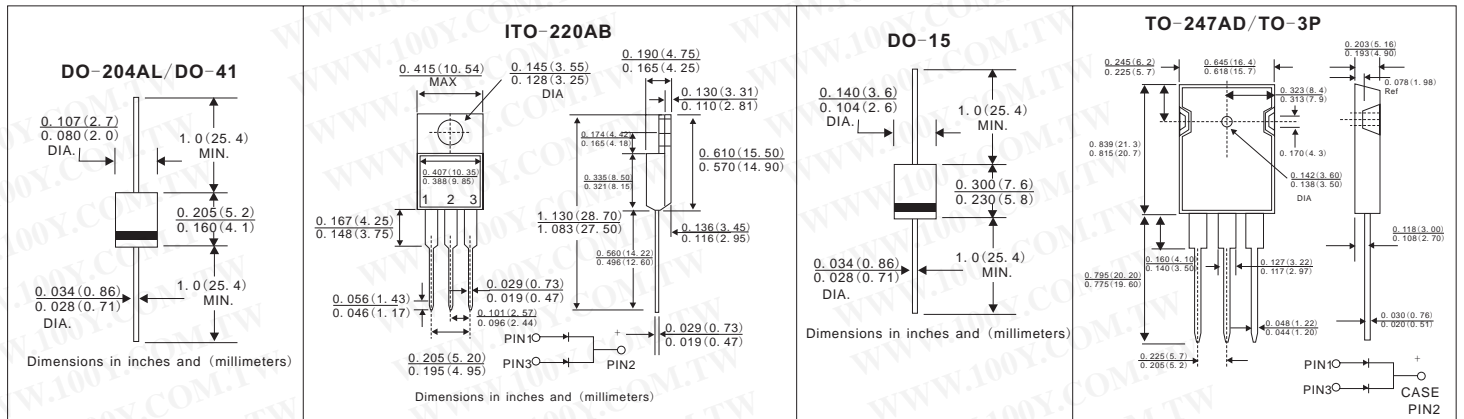

Semiconductors-Discretes

DACO Super-Fast Recovery Rectifiers

Detailed product specifications are available on: us.100y.com.tw

Part No.	Product No.	Manufacturer	Description	V _{rrm}	I _o (A)	T _{rr} (nS)	Pins/Package
25348	SF11	DACO	DACO_SUPER-FAST RECOVERY RECTIFIER	50	1.0	35	DO-41
24978	SF11G	DACO	DACO_SUPER-FAST RECOVERY RECTIFIER	50	1.0	35	DO-41
25349	SF12	DACO	DACO_SUPER-FAST RECOVERY RECTIFIER	100	1.0	35	DO-41
24979	SF12G	DACO	DACO_SUPER-FAST RECOVERY RECTIFIER	100	1.0	35	DO-41
25350	SF13	DACO	DACO_SUPER-FAST RECOVERY RECTIFIER	150	1.0	35	DO-41
24980	SF13G	DACO	DACO_SUPER-FAST RECOVERY RECTIFIER	150	1.0	35	DO-41
25351	SF14	DACO	DACO_SUPER-FAST RECOVERY RECTIFIER	200	1.0	35	DO-41
24981	SF14G	DACO	DACO_SUPER-FAST RECOVERY RECTIFIER	200	1.0	35	DO-41
25352	SF15	DACO	DACO_SUPER-FAST RECOVERY RECTIFIER	300	1.0	35	DO-41
24982	SF15G	DACO	DACO_SUPER-FAST RECOVERY RECTIFIER	300	1.0	35	DO-41
25353	SF16	DACO	DACO_SUPER-FAST RECOVERY RECTIFIER	400	1.0	35	DO-41
24983	SF16G	DACO	DACO_SUPER-FAST RECOVERY RECTIFIER	400	1.0	35	DO-41
25355	SF17	DACO	DACO_SUPER-FAST RECOVERY RECTIFIER	600	1.0	50	DO-41
24984	SF17G	DACO	DACO_SUPER-FAST RECOVERY RECTIFIER	600	1.0	60	DO-41
25253	SF20005CT		DACO_SUPER-FAST RECOVERY RECTIFIER	50	20	35	TO-220AB & ITO-220AB
25254	SF2001CT	DACO	DACO_SUPER-FAST RECOVERY RECTIFIER	100	20	35	TO-220AB & ITO-220AB
25256	SF2002CT	DACO	DACO_SUPER-FAST RECOVERY RECTIFIER	300	20	35	TO-220AB & ITO-220AB
25261	SF2003CT	DACO	DACO_SUPER-FAST RECOVERY RECTIFIER	300	20	35	TO-220AB & ITO-220AB
25262	SF2004CT	DACO	DACO_SUPER-FAST RECOVERY RECTIFIER	400	20	35	TO-220TO-220AB & ITO-220ABABTO-220AB & ITO-220AB
25263	SF2006CT	DACO	DACO_SUPER-FAST RECOVERY RECTIFIER	600	20	50	TO-220AB & ITO-220AB
25367	SF21	DACO	DACO_SUPER-FAST RECOVERY RECTIFIER	50	2.0	35	DO-15
24985	SF21G	DACO	DACO_SUPER-FAST RECOVERY RECTIFIER	50	2.0	35	DO-15
25375	SF22	DACO	DACO_SUPER-FAST RECOVERY RECTIFIER	100	2.0	35	DO-15
24986	SF22G	DACO	DACO_SUPER-FAST RECOVERY RECTIFIER	100	2.0	35	DO-15
25380	SF23	DACO	DACO_SUPER-FAST RECOVERY RECTIFIER	150	2.0	35	DO-15
24987	SF23G	DACO	DACO_SUPER-FAST RECOVERY RECTIFIER	150	2.0	35	DO-15
25386	SF24	DACO	DACO_SUPER-FAST RECOVERY RECTIFIER	200	2.0	35	DO-15
24988	SF24G	DACO	DACO_SUPER-FAST RECOVERY RECTIFIER	200	2.0	35	DO-15
25391	SF25	DACO	DACO_SUPER-FAST RECOVERY RECTIFIER	300	2.0	35	DO-15
24989	SF25G	DACO	DACO_SUPER-FAST RECOVERY RECTIFIER	300	2.0	35	DO-15
25396	SF26	DACO	DACO_SUPER-FAST RECOVERY RECTIFIER	400	2.0	35	DO-15
24990	SF26G	DACO	DACO_SUPER-FAST RECOVERY RECTIFIER	400	2.0	50	DO-15
25402	SF27	DACO	DACO_SUPER-FAST RECOVERY RECTIFIER	600	2.0	50	DO-15
24991	SF27G	DACO	DACO_SUPER-FAST RECOVERY RECTIFIER	600	2.0	50	DO-15
25327	SF30005PT	DACO	DACO_SUPER-FAST RECOVERY RECTIFIER	50	30	35	TO-247AD
25331	SF3001PT	DACO	DACO_SUPER-FAST RECOVERY RECTIFIER	100	30	35	TO-247AD
25332	SF3002PT	DACO	DACO_SUPER-FAST RECOVERY RECTIFIER	200	30	35	TO-247AD
25333	SF3003PT	DACO	DACO_SUPER-FAST RECOVERY RECTIFIER	300	30	35	TO-247AD
25334	SF3004PT	DACO	DACO_SUPER-FAST RECOVERY RECTIFIER	50	30	35	TO-247AD
25340	SF3006PT	DACO	DACO_SUPER-FAST RECOVERY RECTIFIER	600	30	35	TO-247AD