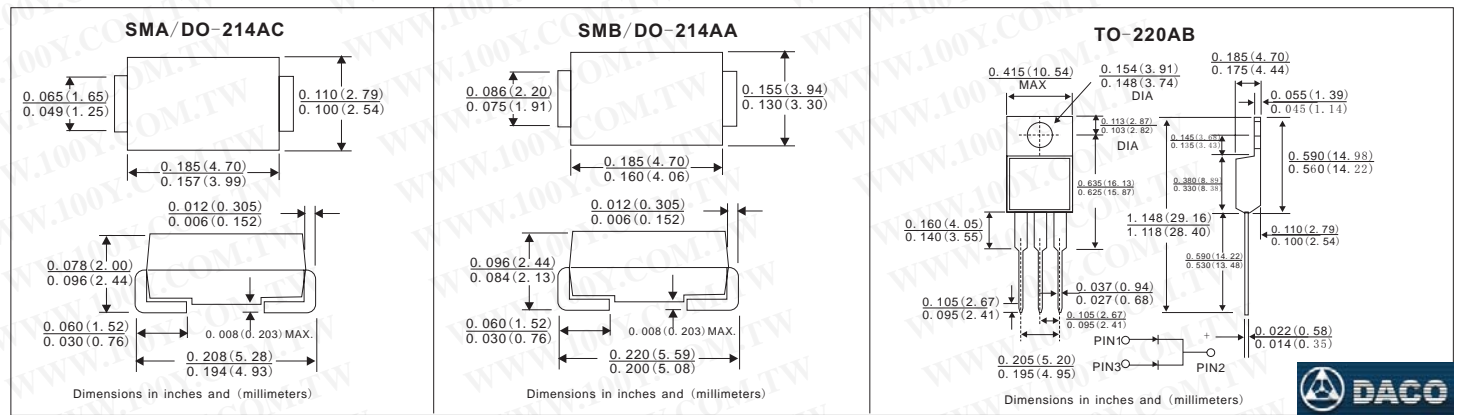

Semiconductors-Discretes

DACO Ultrafast & High Efficient Rectifiers

Detailed product specifications are available on: us.100y.com.tw

Part No.	Product No.	Manufacturer	Description	Vrrm	Io (A)	Trr (nS)	Pins/Package
24114	USM105	DACO	Ultra Fast Rectifier	400V	1.0	50nS	DO-213AB
24116	USM106	DACO	Ultra Fast Rectifier	600V	1.0	75nS	DO-213AB
24117	USM107	DACO	Ultra Fast Rectifier	800V	1.0	75nS	DO-213AB
24119	USM108	DACO	Ultra Fast Rectifier	1000V	1.0	75nS	DO-213AB

DACO Super-Fast Recovery Rectifiers

Detailed product specifications are available on: us.100y.com.tw

Part No.	Product No.	Manufacturer	Description	Vrrm	Io (A)	Trr (nS)	Pins/Package
24962	BYG22C	DACO	DACO_SUPER-FAST RECOVERY RECTIFIER	150	2.0	25	DO-214AC
24956	E1A	DACO	DACO_SUPER-FAST RECOVERY RECTIFIER	50	1.0	35	DO-214AC
24957	E1B	DACO	DACO_SUPER-FAST RECOVERY RECTIFIER	100	1.0	35	DO-214AC
24958	E1C	DACO	DACO_SUPER-FAST RECOVERY RECTIFIER	150	1.0	35	DO-214AC
24959	E1D	DACO	DACO_SUPER-FAST RECOVERY RECTIFIER	200	1.0	35	DO-214AC
24964	ER1A	DACO	DACO_SUPER-FAST RECOVERY RECTIFIER	50	1.0	35	DO-214AA
24965	ER1B	DACO	DACO_SUPER-FAST RECOVERY RECTIFIER	100	1.0	35	DO-214AA
24966	ER1C	DACO	DACO_SUPER-FAST RECOVERY RECTIFIER	150	1.0	35	DO-214AA
24967	ER1D	DACO	DACO_SUPER-FAST RECOVERY RECTIFIER	200	1.0	35	DO-214AA
24968	ER1E	DACO	DACO_SUPER-FAST RECOVERY RECTIFIER	300	1.0	35	DO-214AA
24969	ER1G	DACO	DACO_SUPER-FAST RECOVERY RECTIFIER	400	1.0	35	DO-214AA
24970	ER1J	DACO	DACO_SUPER-FAST RECOVERY RECTIFIER	600	1.0	50	DO-214AA
24971	ER2A	DACO	DACO_SUPER-FAST RECOVERY RECTIFIER	50	2.0	35	DO-214AA
24972	ER2B	DACO	DACO_SUPER-FAST RECOVERY RECTIFIER	100	2.0	35	DO-214AA
24973	ER2C	DACO	DACO_SUPER-FAST RECOVERY RECTIFIER	150	2.0	35	DO-214AA
24974	ER2D	DACO	DACO_SUPER-FAST RECOVERY RECTIFIER	200	2.0	35	DO-214AA
24975	ER2E	DACO	DACO_SUPER-FAST RECOVERY RECTIFIER	300	2.0	35	DO-214AA
24976	ER2G	DACO	DACO_SUPER-FAST RECOVERY RECTIFIER	400	2.0	35	DO-214AA
24977	ER2J	DACO	DACO_SUPER-FAST RECOVERY RECTIFIER	600	2.0	50	DO-214AA
24949	ES1A	DACO	DACO_SUPER-FAST RECOVERY RECTIFIER	50	1.0	35	DO-214AC
24950	ES1B	DACO	DACO_SUPER-FAST RECOVERY RECTIFIER	100	1.0	35	DO-214AC
24951	ES1C	DACO	DACO_SUPER-FAST RECOVERY RECTIFIER	150	1.0	35	DO-214AC
24952	ES1D	DACO	DACO_SUPER-FAST RECOVERY RECTIFIER	200	1.0	35	DO-214AC
24953	ES1E	DACO	DACO_SUPER-FAST RECOVERY RECTIFIER	300	1.0	35	DO-214AC
24954	ES1G	DACO	DACO_SUPER-FAST RECOVERY RECTIFIER	400	1.0	35	DO-214AC
24955	ES1J	DACO	DACO_SUPER-FAST RECOVERY RECTIFIER	600	1.0	50	DO-214AC
25215	SF10005CT	DACO	DACO_SUPER-FAST RECOVERY RECTIFIER	50	10	35	TO-220AB & ITO-220AB
25216	SF1001CT	DACO	DACO_SUPER-FAST RECOVERY RECTIFIER	100	10	35	TO-220AB & ITO-220AB
25221	SF1002CT	DACO	DACO_SUPER-FAST RECOVERY RECTIFIER	200	10	35	TO-220AB & ITO-220AB
25223	SF1003CT	DACO	DACO_SUPER-FAST RECOVERY RECTIFIER	300	10	35	TO-220AB & ITO-220AB
25224	SF1004CT	DACO	DACO_SUPER-FAST RECOVERY RECTIFIER	400	10	35	TO-220AB & ITO-220AB
25225	SF1006CT	DACO	DACO_SUPER-FAST RECOVERY RECTIFIER	600	10	50	TO-220AB & ITO-220AB
25235	SF16005CT	DACO	DACO_SUPER-FAST RECOVERY RECTIFIER	50	16	35	TO-220AB & ITO-220AB
25238	SF1601CT	DACO	DACO_SUPER-FAST RECOVERY RECTIFIER	100	16	35	TO-220AB & ITO-220AB
25239	SF1602CT	DACO	DACO_SUPER-FAST RECOVERY RECTIFIER	200	16	35	TO-220AB & ITO-220AB
25240	SF1603CT	DACO	DACO_SUPER-FAST RECOVERY RECTIFIER	300	16	35	TO-220AB & ITO-220AB
25241	SF1604CT	DACO	DACO_SUPER-FAST RECOVERY RECTIFIER	400	16	35	TO-220AB & ITO-220AB
25242	SF1606CT	DACO	DACO_SUPER-FAST RECOVERY RECTIFIER	600	16	50	TO-220AB & ITO-220AB