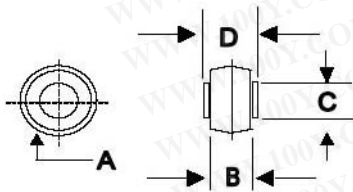

DIM	DIMENSIONS				NOTE
	INCHES		MM		
	MIN	MAX	MIN	MAX	
A	.327	.347	8.30	8.90	
B	.165	.185	4.20	4.70	
C	.215	.225	5.50	5.70	
D	.235	.250	6.00	6.40	

Part No.	Product No.	Manufacturer	Description	Vrrm	Io (A)	Package
26770	ARS2501	DACO	25A Button_Silicon Rectifier	50V	25A	ARS
26722	ARS2501G	DACO	25A Button_Glass Passivated Rectifier	50V	25A	ARS
26771	ARS2502	DACO	25A Button_Silicon Rectifier	100V	25A	ARS
26723	ARS2502G	DACO	25A Button_Glass Passivated Rectifier	100V	25A	ARS
26772	ARS2503	DACO	25A Button_Silicon Rectifier	200V	25A	ARS
26724	ARS2503G	DACO	25A Button_Glass Passivated Rectifier	200V	25A	ARS
26773	ARS2504	DACO	25A Button_Silicon Rectifier	400V	25A	ARS
26726	ARS2504G	DACO	25A Button_Glass Passivated Rectifier	400V	25A	ARS
26774	ARS2505	DACO	25A Button_Silicon Rectifier	600V	25A	ARS
26727	ARS2505G	DACO	25A Button_Glass Passivated Rectifier	600V	25A	ARS
26775	ARS2506	DACO	25A Button_Silicon Rectifier	800V	25A	ARS
26728	ARS2506G	DACO	25A Button_Glass Passivated Rectifier	800V	25A	ARS
26776	ARS2507	DACO	25A Button_Silicon Rectifier	1000V	25A	ARS
26729	ARS2507G	DACO	25A Button_Glass Passivated Rectifier	1000V	25A	ARS
26785	ARS3501	DACO	35A Button_Silicon Rectifier	50V	35A	ARS
26741	ARS3501G	DACO	35A Button_Glass Passivated Rectifier	50V	35A	ARS
26786	ARS3502	DACO	35A Button_Silicon Rectifier	100V	35A	ARS
26742	ARS3502G	DACO	35A Button_Glass Passivated Rectifier	100V	35A	ARS
26787	ARS3503	DACO	35A Button_Silicon Rectifier	200V	35A	ARS
26743	ARS3503G	DACO	35A Button_Glass Passivated Rectifier	200V	35A	ARS
26788	ARS3504	DACO	35A Button_Silicon Rectifier	400V	35A	ARS
26744	ARS3504G	DACO	35A Button_Glass Passivated Rectifier	400V	35A	ARS
26789	ARS3505	DACO	35A Button_Silicon Rectifier	600V	35A	ARS
26745	ARS3505G	DACO	35A Button_Glass Passivated Rectifier	600V	35A	ARS
26790	ARS3506	DACO	35A Button_Silicon Rectifier	800V	35A	ARS
26746	ARS3506G	DACO	35A Button_Glass Passivated Rectifier	800V	35A	ARS
26791	ARS3507	DACO	35A Button_Silicon Rectifier	1000V	35A	ARS