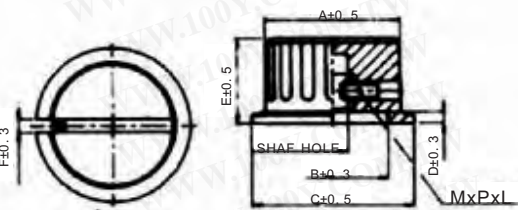

Pointer Knob

Detailed product specifications are available on: us.100y.com.tw

FEATURES

- Material: phenolic
- With white dot on top
- Set screw on one side
- With brass insert

FEATURES

- Material: phenolic
- With white indicator line
- Set screw on one side
- With brass insert
- With aluminum spun inlay

Part No.	Product No.	Description	Shaft Hole	Down Di*High*Up Dia.
9792	3212	Pointer Knob		15*14*12mm
9790	3213	Pointer Knob		20*15*16mm
48550	3214	Pointer Knob		36*18*28mm
8366	3218	Pointer Knob	6.4	20*12*18mm
8367	3219	Pointer Knob	6.4	27*15*24mm
8371	3220	Pointer Knob	6.4	33*17*30mm

- Material of body: Phenolic resin
- Color of body: black
- Indicator type: Painted a line
- Indicator color: white
- Shatt hole: Φ6.4m/m (1/4")
- Fitting: screw type

Package: 100PCS/bundle

Part No.	Product No.	Description	Shaft Hole	Down Di*High*Up Dia.
38909	9154-1-6.4	Pointer Knob	6.4 mm	
4244	9154-18T-R	Pointer Knob		11*15.5*13mm
5673	9156	Pointer Knob		20.3*16*10mm

- Material of body: phenolic resin
- Color of body: black
- Indicator type: painted a line
- Indicator color: white
- Shaft hole: Φ3.2m/m (1/8") or Φ6.4m/m (1/4")
- Fitting: screw type

	A	B	C	D	E	F	MxPxL	SHAFT HOLE
K-002A	Φ29	Φ23.3	Φ34.8	2.5	18	2.9	4x0.7x8	Φ6.1 Φ6.4