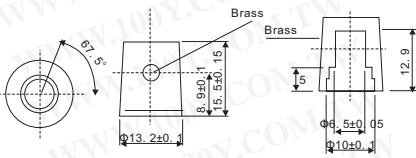

Material: ABS (Aluminum)
Package: 200PCS/bundle
Colos: black and white

Part No.	Product No.	Description	SIZE(mm):Dia*high
9791	3271A	Instrumentation Knob (Aluminium White)20 φ	20*17mm
9978	3271B	Instrumentation Knob (Aluminium Black)20 φ	20*17mm
9972	3272B	Instrumentation Knob (Aluminium Black)25 φ	25*17mm
9974	3273A	Instrumentation Knob (Aluminium White) φ 30	30*17mm
11808	3273B	Instrumentation Knob (Aluminium Black) φ 30	30*17mm

Part No.	Product No.	Description	Shaft Hole	Down Di*High*Up Dia.
9792	3212	Pointer Knob		15*14*12mm
9790	3213	Pointer Knob		20*15*16mm
48550	3214	Pointer Knob		36*18*28mm
8366	3218	Pointer Knob	6.4	20*12*18mm
8367	3219	Pointer Knob	6.4	27*15*24mm
8371	3220	Pointer Knob	6.4	33*17*30mm

- Material of body: Phenolic resin
- Color of body: black
- Indicator type: Painted a line
- Indicator color: white
- Shatt hole: Φ6.4m/m (1/4")
- Fitting: screw type

Package: 100PCS/bundle

Part No.	Product No.	Description	Shaft Hole	Down Di*High*Up Dia.
38909	9154-1-6.4	Pointer Knob	6.4 mm	
4244	9154-18T-R	Pointer Knob		11*15.5*13mm
5673	9156	Pointer Knob		20.3*16*10mm

- Material of body: phenolic resin
- Color of body: black
- Indicator type: painted a line
- Indicator color: white
- Shaft hole: Φ3.2m/m (1/8") or Φ6.4m/m (1/4")
- Fitting: screw type

	A	B	C	D	E	F	MxPxL	SHAFT HOLE
K-002A	Φ29	Φ23.3	Φ34.8	2.5	18	2.9	4x0.7x8	Φ6.1 Φ6.4