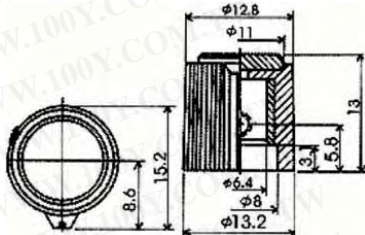

Pointer Knob

Detailed product specifications are available on: us.100y.com.tw

FEATURES

- Material: phenolic
- With white dot on top
- Set screw on one side
- With brass insert

FEATURES

- Material: phenolic
- With white indicator line
- Set screw on one side
- With brass insert
- With aluminum spun inlay

Part No.	Product No.	Description	Shaft Hole	Down Di*High*Up Dia.
9792	3212	Pointer Knob		15*14*12mm
9790	3213	Pointer Knob		20*15*16mm
48550	3214	Pointer Knob		36*18*28mm
8366	3218	Pointer Knob	6.4	20*12*18mm
8367	3219	Pointer Knob	6.4	27*15*24mm
8371	3220	Pointer Knob	6.4	33*17*30mm

- Material of body: Phenolic resin
- Color of body: black
- Indicator type: Painted a line
- Indicator color: white
- Shatt hole: Φ6.4m/m (1/4")
- Fitting: screw type

Package: 100PCS/bundle

Part No.	Product No.	Description	Shaft Hole	Down Di*High*Up Dia.
38909	9154-1-6.4	Pointer Knob	6.4 mm	
4244	9154-18T-R	Pointer Knob		11*15.5*13mm
5673	9156	Pointer Knob		20.3*16*10mm

- Material of body: phenolic resin
- Color of body: black
- Indicator type: painted a line
- Indicator color: white
- Shaft hole: Φ3.2m/m (1/8") or Φ6.4m/m (1/4")
- Fitting: screw type

	A	B	C	D	E	F	MxPxL	SHAFT HOLE
K-002A	Φ29	Φ23.3	Φ34.8	2.5	18	2.9	4x0.7x8	Φ6.1 Φ6.4