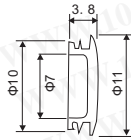

Resistors & Potentiometers

Collet Knob Accessories

Detailed product specifications are available on: us.100y.com.tw

ELMA

040-3640: blue
040-3650: yellow
040-3660: green
Surface: glossy