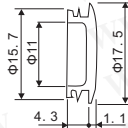

040-4610: grey
040-4620: black
040-4630: red
040-4640: blue
040-4650: yellow
040-4660: green
Surface: glossy