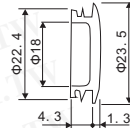

040-5010: grey
040-5030: red
040-5040: blue
040-5050: yellow
040-5060: green
Surface: 3

Part No.	Product No.	Manufacturer	Description	Color	Dimensions
9136	040-3640	ELMA	Cap	Blue	dia. 11
9137	040-3650	ELMA	Cap	Yellow	dia. 11
9138	040-3660	ELMA	Cap	Green	dia. 11
9130	040-4610	ELMA	Cap	Gray	dia. 17.5
9127	040-4620	ELMA	Cap	Black	dia. 17.5
9129	040-4630	ELMA	Cap	Brown	dia. 17.5
9128	040-4640	ELMA	Cap	Blue	dia. 17.5
9122	040-4650	ELMA	Cap	Yellow	dia. 17.5
9123	040-4660	ELMA	Cap	Green	dia. 17.5
9132	040-5010	ELMA	Cap	Gray	dia. 23.5
9131	040-5030	ELMA	Cap	Brown	dia. 23.5
9124	040-5040	ELMA	Cap	Blue	dia. 23.5
9125	040-5050	ELMA	Cap	Yellow	dia. 23.5
9126	040-5060	ELMA	Cap	Green	dia. 23.5

Surface: glossy
Color: grey

Surface: glossy
Color: grey

Surface: glossy
Color: grey

ELMA

Part No.	Product No.	Manufacturer	Description	Color	Dimensions
9135	041-3010	ELMA	Pointer	Gray	dia. 15
9134	041-4010	ELMA	Pointer	Gray	dia. 21
9133	041-5010	ELMA	Pointer	Gray	dia. 28

Part No.	Product No.	Description	SIZE(mm):Dia*high
2832	3269A	Instrumentation Knob (Aluminium White) 12 ¢	12*12mm
9264	3269B	Instrumentation Knob (Aluminium Black) 12 ¢	12*12mm

Material: ABS (Aluminum) Package: 200PCS/bundle

Part No.	Product No.	Description	SIZE(mm):Dia*high
3375	3270A	Instrumentation Knob (Aluminium White) 15 ¢	15*17mm
9977	3270B	Instrumentation Knob (Aluminium Black) 15 ¢	15*17mm