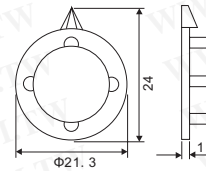

040-5010: grey
040-5030: red
040-5040: blue
040-5050: yellow
040-5060: green
Surface: 3

Part No.	Product No.	Manufacturer	Description	Color	Dimensions
9136	040-3640	ELMA	Cap	Blue	dia. 11
9137	040-3650	ELMA	Cap	Yellow	dia. 11
9138	040-3660	ELMA	Cap	Green	dia. 11
9130	040-4610	ELMA	Cap	Gray	dia. 17.5
9127	040-4620	ELMA	Cap	Black	dia. 17.5
9129	040-4630	ELMA	Cap	Brown	dia. 17.5
9128	040-4640	ELMA	Cap	Blue	dia. 17.5
9122	040-4650	ELMA	Cap	Yellow	dia. 17.5
9123	040-4660	ELMA	Cap	Green	dia. 17.5
9132	040-5010	ELMA	Cap	Gray	dia. 23.5
9131	040-5030	ELMA	Cap	Brown	dia. 23.5
9124	040-5040	ELMA	Cap	Blue	dia. 23.5
9125	040-5050	ELMA	Cap	Yellow	dia. 23.5
9126	040-5060	ELMA	Cap	Green	dia. 23.5

Surface: glossy
Color: grey

Surface: glossy
Color: grey

Surface: glossy
Color: grey

ELMA

Part No.	Product No.	Manufacturer	Description	Color	Dimensions
9135	041-3010	ELMA	Pointer	Gray	dia. 15
9134	041-4010	ELMA	Pointer	Gray	dia. 21
9133	041-5010	ELMA	Pointer	Gray	dia. 28

Part No.	Product No.	Description	SIZE(mm):Dia*high
2832	3269A	Instrumentation Knob (Aluminium White) 12 ¢	12*12mm
9264	3269B	Instrumentation Knob (Aluminium Black) 12 ¢	12*12mm

Material: ABS (Aluminum) Package: 200PCS/bundle

Part No.	Product No.	Description	SIZE(mm):Dia*high
3375	3270A	Instrumentation Knob (Aluminium White) 15 ¢	15*17mm
9977	3270B	Instrumentation Knob (Aluminium Black) 15 ¢	15*17mm