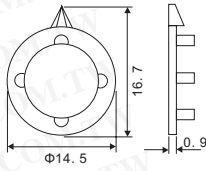

040-5010: grey
040-5030: red
040-5040: blue
040-5050: yellow
040-5060: green
Surface: 3

Part No.	Product No.	Manufacturer	Description	Color	Dimensions
9136	040-3640	ELMA	Cap	Blue	dia. 11
9137	040-3650	ELMA	Cap	Yellow	dia. 11
9138	040-3660	ELMA	Cap	Green	dia. 11
9130	040-4610	ELMA	Cap	Gray	dia. 17.5
9127	040-4620	ELMA	Cap	Black	dia. 17.5
9129	040-4630	ELMA	Cap	Brown	dia. 17.5
9128	040-4640	ELMA	Cap	Blue	dia. 17.5
9122	040-4650	ELMA	Cap	Yellow	dia. 17.5
9123	040-4660	ELMA	Cap	Green	dia. 17.5
9132	040-5010	ELMA	Cap	Gray	dia. 23.5
9131	040-5030	ELMA	Cap	Brown	dia. 23.5
9124	040-5040	ELMA	Cap	Blue	dia. 23.5
9125	040-5050	ELMA	Cap	Yellow	dia. 23.5
9126	040-5060	ELMA	Cap	Green	dia. 23.5

Surface: glossy
Color: grey

Surface: glossy
Color: grey

Surface: glossy
Color: grey

ELMA

Part No.	Product No.	Manufacturer	Description	Color	Dimensions
9135	041-3010	ELMA	Pointer	Gray	dia. 15
9134	041-4010	ELMA	Pointer	Gray	dia. 21
9133	041-5010	ELMA	Pointer	Gray	dia. 28

Part No.	Product No.	Description	SIZE(mm):Dia*high
2832	3269A	Instrumentation Knob (Aluminium White) 12 ¢	12*12mm
9264	3269B	Instrumentation Knob (Aluminium Black) 12 ¢	12*12mm

Material: ABS (Aluminum) Package: 200PCS/bundle

Part No.	Product No.	Description	SIZE(mm):Dia*high
3375	3270A	Instrumentation Knob (Aluminium White) 15 ¢	15*17mm
9977	3270B	Instrumentation Knob (Aluminium Black) 15 ¢	15*17mm