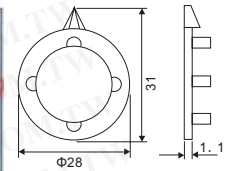

040-5010: grey
040-5030: red
040-5040: blue
040-5050: yellow
040-5060: green
Surface: 3

Part No.	Product No.	Manufacturer	Description	Color	Dimensions
9136	040-3640	ELMA	Cap	Blue	dia. 11
9137	040-3650	ELMA	Cap	Yellow	dia. 11
9138	040-3660	ELMA	Cap	Green	dia. 11
9130	040-4610	ELMA	Cap	Gray	dia. 17.5
9127	040-4620	ELMA	Cap	Black	dia. 17.5
9129	040-4630	ELMA	Cap	Brown	dia. 17.5
9128	040-4640	ELMA	Cap	Blue	dia. 17.5
9122	040-4650	ELMA	Cap	Yellow	dia. 17.5
9123	040-4660	ELMA	Cap	Green	dia. 17.5
9132	040-5010	ELMA	Cap	Gray	dia. 23.5
9131	040-5030	ELMA	Cap	Brown	dia. 23.5
9124	040-5040	ELMA	Cap	Blue	dia. 23.5
9125	040-5050	ELMA	Cap	Yellow	dia. 23.5
9126	040-5060	ELMA	Cap	Green	dia. 23.5

Surface: glossy
Color: grey

Surface: glossy
Color: grey

Surface: glossy
Color: grey

ELMA

Part No.	Product No.	Manufacturer	Description	Color	Dimensions
9135	041-3010	ELMA	Pointer	Gray	dia. 15
9134	041-4010	ELMA	Pointer	Gray	dia. 21
9133	041-5010	ELMA	Pointer	Gray	dia. 28

Part No.	Product No.	Description	SIZE(mm):Dia*high
2832	3269A	Instrumentation Knob (Aluminium White) 12 ¢	12*12mm
9264	3269B	Instrumentation Knob (Aluminium Black) 12 ¢	12*12mm

Material: ABS (Aluminum) Package: 200PCS/bundle

Part No.	Product No.	Description	SIZE(mm):Dia*high
3375	3270A	Instrumentation Knob (Aluminium White) 15 ¢	15*17mm
9977	3270B	Instrumentation Knob (Aluminium Black) 15 ¢	15*17mm