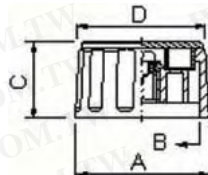

Resistors & Potentiometers

Collet Knobs

Detailed product specifications are available on: us.100y.com.tw

a	d	Φ
10	4, 05	6

ELMA

Part No.	Product No.	Manufacturer	Description	Colors	Dimensions	Shaft Hole
10956	021-4410	ELMA	Collet Knobs	Gray	21mm	6mm

d	Φ
4, 05	6

ELMA

Part No.	Product No.	Manufacturer	Description	Colors	Dimensions	Shaft Hole
9140	021-5410	ELMA	Collet Knobs	Gray	28mm	6mm

	A	B	C	D	SHAFT	HOLE
C	Φ36.5	Φ30.0	20.5	Φ33.0	Φ6.4	Φ6.1
E	Φ21.3	Φ16.0	18.8	Φ18.5	Φ6.4	Φ6.1
G	Φ10.0		15.0	Φ8.1	Φ3.2	

FEATURES

- Material: ABS
- Set screw on one top
- Indicator line is optional
- With brass insert
- With color inlay

Part No.	Product No.	Description	Colors	Dimensions	Shaft Hole
14490	RN-110C-BL-6.4	Collet Knobs	Blue Cap/Gray Knob	A:36.5 C:20.5 D:33mm	6.4mm
2766	RN-110C-Y-6.4	Collet Knobs	Yellow Cap/Gray Knob	A:36.5 C:20.5 D:33mm	6.4mm
14506	RN-110E-BL-6.4	Collet Knobs	Blue Cap/Gray Knob	A:21.3 C:18.8 D:18.5mm	6.4mm
14505	RN-110E-G-6.4	Collet Knobs	Green Cap/ Gray Knob	A:21.3 C:18.8 D:18.5mm	6.4mm
14504	RN-110E-R-6.4	Collet Knobs	Red Cap/Gray Knob	A:21.3 C:18.8 D:18.5mm	6.4mm
14356	RN-110G-BL-3.2	Collet Knobs	Blue Cap/ Gray Knob	A:10.0 C:15.0 D:8.1	3.2mm
14355	RN-110G-G-3.2	Collet Knobs	Green Cap/ Gray Knob	A:10.0 C:15.0 D:8.1	3.2mm

FEATURES

- Material: ABS
- Set screw on one top
- Indicator line is optional
- With color inlay
- With bottom indicator plate

	A	B	C	D	SHAFT	HOLE
FH	18.5		19.2	Φ15.6	Φ6.4	Φ6.1

Part No.	Product No.	Description	Colors	Dimensions	Shaft Hole
35286	RN-110FH-BL-6.4	Pointer	Blue Cap/ Gray Knob	A:18.5 C:19.2 D:15.6	6.4mm
35285	RN-110FH-G-6.4	Pointer	Green Cap/ Gray Knob	A:18.5 C:19.2 D:15.6	6.4mm
14357	RN-110FH-R-6.4	Pointer	Red Cap/ Gray Knob	A:18.5 C:19.2 D:15.6	6.4mm