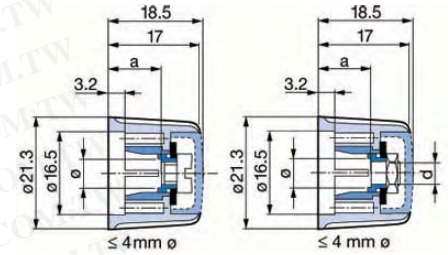

Resistors & Potentiometers

Collet Knobs

Detailed product specifications are available on: us.100y.com.tw

a	d	Φ
10	4, 05	6

ELMA

Part No.	Product No.	Manufacturer	Description	Colors	Dimensions	Shaft Hole
10956	021-4410	ELMA	Collet Knobs	Gray	21mm	6mm

d	Φ
4, 05	6

ELMA

Part No.	Product No.	Manufacturer	Description	Colors	Dimensions	Shaft Hole
9140	021-5410	ELMA	Collet Knobs	Gray	28mm	6mm

	A	B	C	D	SHAFT	HOLE
C	Φ36.5	Φ30.0	20.5	Φ33.0	Φ6.4	Φ6.1
E	Φ21.3	Φ16.0	18.8	Φ18.5	Φ6.4	Φ6.1
G	Φ10.0		15.0	Φ8.1	Φ3.2	

FEATURES

- Material: ABS
- Set screw on one top
- Indicator line is optional
- With brass insert
- With color inlay

Part No.	Product No.	Description	Colors	Dimensions	Shaft Hole
14490	RN-110C-BL-6.4	Collet Knobs	Blue Cap/Gray Knob	A:36.5 C:20.5 D:33mm	6.4mm
2766	RN-110C-Y-6.4	Collet Knobs	Yellow Cap/Gray Knob	A:36.5 C:20.5 D:33mm	6.4mm
14506	RN-110E-BL-6.4	Collet Knobs	Blue Cap/Gray Knob	A:21.3 C:18.8 D:18.5mm	6.4mm
14505	RN-110E-G-6.4	Collet Knobs	Green Cap/ Gray Knob	A:21.3 C:18.8 D:18.5mm	6.4mm
14504	RN-110E-R-6.4	Collet Knobs	Red Cap/Gray Knob	A:21.3 C:18.8 D:18.5mm	6.4mm
14356	RN-110G-BL-3.2	Collet Knobs	Blue Cap/ Gray Knob	A:10.0 C:15.0 D:8.1	3.2mm
14355	RN-110G-G-3.2	Collet Knobs	Green Cap/ Gray Knob	A:10.0 C:15.0 D:8.1	3.2mm

FEATURES

- Material: ABS
- Set screw on one top
- Indicator line is optional
- With color inlay
- With bottom indicator plate

	A	B	C	D	SHAFT	HOLE
FH	18.5		19.2	Φ15.6	Φ6.4	Φ6.1

Part No.	Product No.	Description	Colors	Dimensions	Shaft Hole
35286	RN-110FH-BL-6.4	Pointer	Blue Cap/ Gray Knob	A:18.5 C:19.2 D:15.6	6.4mm
35285	RN-110FH-G-6.4	Pointer	Green Cap/ Gray Knob	A:18.5 C:19.2 D:15.6	6.4mm
14357	RN-110FH-R-6.4	Pointer	Red Cap/ Gray Knob	A:18.5 C:19.2 D:15.6	6.4mm