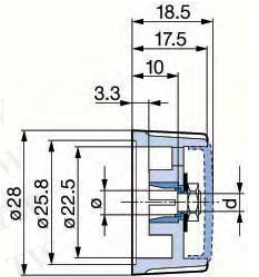

Resistors & Potentiometers

Collet Knobs

Detailed product specifications are available on: us.100y.com.tw

a	d	Φ
10	4, 05	6

ELMA

Part No.	Product No.	Manufacturer	Description	Colors	Dimensions	Shaft Hole
10956	021-4410	ELMA	Collet Knobs	Gray	21mm	6mm

d	Φ
4, 05	6

ELMA

Part No.	Product No.	Manufacturer	Description	Colors	Dimensions	Shaft Hole
9140	021-5410	ELMA	Collet Knobs	Gray	28mm	6mm

	A	B	C	D	SHAFT	HOLE
C	Φ36.5	Φ30.0	20.5	Φ33.0	Φ6.4	Φ6.1
E	Φ21.3	Φ16.0	18.8	Φ18.5	Φ6.4	Φ6.1
G	Φ10.0		15.0	Φ8.1	Φ3.2	

FEATURES

- Material: ABS
- Set screw on one top
- Indicator line is optional
- With brass insert
- With color inlay

Part No.	Product No.	Description	Colors	Dimensions	Shaft Hole
14490	RN-110C-BL-6.4	Collet Knobs	Blue Cap/Gray Knob	A:36.5 C:20.5 D:33mm	6.4mm
2766	RN-110C-Y-6.4	Collet Knobs	Yellow Cap/Gray Knob	A:36.5 C:20.5 D:33mm	6.4mm
14506	RN-110E-BL-6.4	Collet Knobs	Blue Cap/Gray Knob	A:21.3 C:18.8 D:18.5mm	6.4mm
14505	RN-110E-G-6.4	Collet Knobs	Green Cap/ Gray Knob	A:21.3 C:18.8 D:18.5mm	6.4mm
14504	RN-110E-R-6.4	Collet Knobs	Red Cap/Gray Knob	A:21.3 C:18.8 D:18.5mm	6.4mm
14356	RN-110G-BL-3.2	Collet Knobs	Blue Cap/ Gray Knob	A:10.0 C:15.0 D:8.1	3.2mm
14355	RN-110G-G-3.2	Collet Knobs	Green Cap/ Gray Knob	A:10.0 C:15.0 D:8.1	3.2mm

FEATURES

- Material: ABS
- Set screw on one top
- Indicator line is optional
- With color inlay
- With bottom indicator plate

	A	B	C	D	SHAFT	HOLE
FH	18.5		19.2	Φ15.6	Φ6.4	Φ6.1

Part No.	Product No.	Description	Colors	Dimensions	Shaft Hole
35286	RN-110FH-BL-6.4	Pointer	Blue Cap/ Gray Knob	A:18.5 C:19.2 D:15.6	6.4mm
35285	RN-110FH-G-6.4	Pointer	Green Cap/ Gray Knob	A:18.5 C:19.2 D:15.6	6.4mm
14357	RN-110FH-R-6.4	Pointer	Red Cap/ Gray Knob	A:18.5 C:19.2 D:15.6	6.4mm