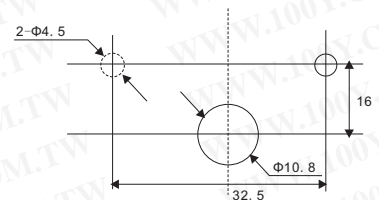

Resistors & Potentiometers

Multi-Turn Dial Mechanisms (Analog)

Detailed product specifications are available on: us.100y.com.tw

Model No	Number of Turns-Counting.	Matching Shaft Dia. (Mm)		Combinable Helicalohm Pot. (Matching shaft length of 25mm)	Lock Device	Operating Temperature Range	Mass (Approx. G)
		Standard	Special				
MB10-25B	10	4, 6	3, 3.175, 6.35	10HP 20HP 12HHP 12HP 25HP 20HHP 12HPC 46HD	YES	-30°C ~ +60°C	20

Part No.	Product No.	Manufacturer	Description	Outer Dim. (mm)	Num. Of Turns	Dia of axle hole
20168	MB10-25B6	Sakae	Multi-Turn Dial Mechanisms	dia.22	20Turns	dia.6

General Specifications

Model No	Number of Turns-Counting.	Matching Shaft Dia. (Mm)		Combinable Helicalohm Pot. (Matching shaft length of 25mm)	Patented Flexible Coupling	Lock Device	Operating Temperature Range	Mass (Approx. G)
		Standard	Special					
MF20-22B	20	6	3, 3.175, 4, 6.35	10HP 12HHP 12HP 12HPC 25HP 20HHP 20HP 46HD 22HHP 22HP	YES	YES	-30°C~+60°C	25
MF20-46B	20	6	6.35	20HP 25HP 20HHP 22HP 46HD 22HHP	YES	YES	-30°C~+60°C	50

Part No.	Product No.	Manufacturer	Description	Outer Dim. (mm)	Num. Of Turns	Dia of axle hole
8319	MF20-46B6	Sakae	Multi-Turn Dial Mechanisms	dia. 46	20 Turns	dia. 6
5630	MG20-22B6	Sakae	Multi-Turn Dial Mechanisms	dia. 22	20 Turns	dia. 6

Part No.	Product No.	Description	Num. Of Turns	Dia of axle hole	Suit type
48887	SB360	knob of cutout	many	6mm	TOCOS the RV/RA series potentiometer special-purpose necessary use counts the knob

- We provide a wide range of products to development and maintenance engineers in all type of business
- If you cannot find the components you want on the catalogue, please call us.