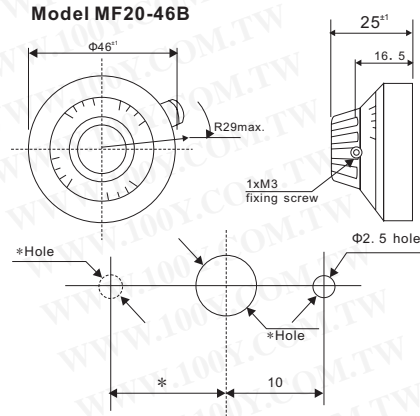

Resistors & Potentiometers

Multi-Turn Dial Mechanisms (Analog)

Detailed product specifications are available on: us.100y.com.tw

Model No	Number of Turns-Counting.	Matching Shaft Dia. (Mm)		Combinable Helicalohm Pot. (Matching shaft length of 25mm)	Lock Device	Operating Temperature Range	Mass (Approx. G)
		Standard	Special				
MB10-25B	10	4, 6	3, 3.175, 6.35	10HP 20HP 12HHP 12HP 25HP 20HHP 12HPC 46HD	YES	-30°C ~ +60°C	20

Part No.	Product No.	Manufacturer	Description	Outer Dim. (mm)	Num. Of Turns	Dia of axle hole
20168	MB10-25B6	Sakae	Multi-Turn Dial Mechanisms	dia.22	20Turns	dia.6

General Specifications

Model No	Number of Turns-Counting.	Matching Shaft Dia. (Mm)		Combinable Helicalohm Pot. (Matching shaft length of 25mm)	Patented Flexible Coupling	Lock Device	Operating Temperature Range	Mass (Approx. G)
		Standard	Special					
MF20-22B	20	6	3, 3.175, 4, 6.35	10HP 12HHP 12HP 12HPC 25HP 20HHP 20HP 46HD 22HHP 22HP	YES	YES	-30°C~+60°C	25
MF20-46B	20	6	6.35	20HP 25HP 20HHP 22HP 46HD 22HHP	YES	YES	-30°C~+60°C	50

Part No.	Product No.	Manufacturer	Description	Outer Dim. (mm)	Num. Of Turns	Dia of axle hole
8319	MF20-46B6	Sakae	Multi-Turn Dial Mechanisms	dia. 46	20 Turns	dia. 6
5630	MG20-22B6	Sakae	Multi-Turn Dial Mechanisms	dia. 22	20 Turns	dia. 6

Part No.	Product No.	Description	Num. Of Turns	Dia of axle hole	Suit type
48887	SB360	knob of cutout	many	6mm	TOCOS the RV/RA series potentiometer special-purpose necessary use counts the knob

- We provide a wide range of products to development and maintenance engineers in all type of business
- If you cannot find the components you want on the catalogue, please call us.