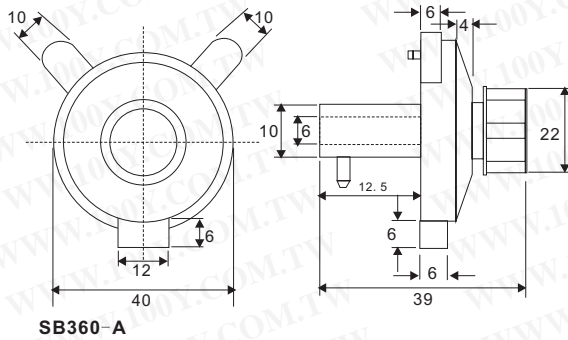

Resistors & Potentiometers

Multi-Turn Dial Mechanisms (Analog)

Detailed product specifications are available on: us.100y.com.tw

Model No	Number of Turns-Counting.	Matching Shaft Dia. (Mm)		Combinable Helicalohm Pot. (Matching shaft length of 25mm)	Lock Device	Operating Temperature Range	Mass (Approx. G)
		Standard	Special				
MB10-25B	10	4, 6	3, 3.175, 6.35	10HP 20HP 12HHP 12HP 25HP 20HHP 12HPC 46HD	YES	-30°C ~ +60°C	20

Part No.	Product No.	Manufacturer	Description	Outer Dim. (mm)	Num. Of Turns	Dia of axle hole
20168	MB10-25B6	Sakae	Multi-Turn Dial Mechanisms	dia.22	20Turns	dia.6

General Specifications

Model No	Number of Turns-Counting.	Matching Shaft Dia. (Mm)		Combinable Helicalohm Pot. (Matching shaft length of 25mm)	Patented Flexible Coupling	Lock Device	Operating Temperature Range	Mass (Approx. G)
		Standard	Special					
MF20-22B	20	6	3, 3.175, 4, 6.35	10HP 12HHP 12HP 12HPC 25HP 20HHP 20HP 46HD 22HHP 22HP	YES	YES	-30°C~+60°C	25
MF20-46B	20	6	6.35	20HP 25HP 20HHP 22HP 46HD 22HHP	YES	YES	-30°C~+60°C	50

Part No.	Product No.	Manufacturer	Description	Outer Dim. (mm)	Num. Of Turns	Dia of axle hole
8319	MF20-46B6	Sakae	Multi-Turn Dial Mechanisms	dia. 46	20 Turns	dia. 6
5630	MG20-22B6	Sakae	Multi-Turn Dial Mechanisms	dia. 22	20 Turns	dia. 6

Part No.	Product No.	Description	Num. Of Turns	Dia of axle hole	Suit type
48887	SB360	knob of cutout	many	6mm	TOCOS the RV/RA series potentiometer special-purpose necessary use counts the knob

- We provide a wide range of products to development and maintenance engineers in all type of business
- If you cannot find the components you want on the catalogue, please call us.