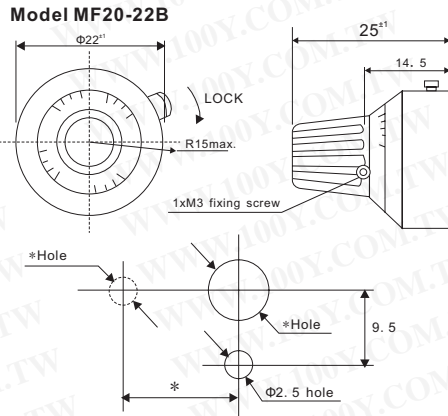

Resistors & Potentiometers

Multi-Turn Dial Mechanisms (Analog)

Detailed product specifications are available on: us.100y.com.tw

Model No	Number of Turns-Counting.	Matching Shaft Dia. (Mm)		Combinable Helicalohm Pot. (Matching shaft length of 25mm)	Lock Device	Operating Temperature Range	Mass (Approx. G)
		Standard	Special				
MB10-25B	10	4, 6	3, 3.175, 6.35	10HP 20HP 12HHP 12HP 25HP 20HHP 12HPC 46HD	YES	-30°C ~ +60°C	20

Part No.	Product No.	Manufacturer	Description	Outer Dim. (mm)	Num. Of Turns	Dia of axle hole
20168	MB10-25B6	Sakae	Multi-Turn Dial Mechanisms	dia.22	20Turns	dia.6

General Specifications

Model No	Number of Turns-Counting.	Matching Shaft Dia. (Mm)		Combinable Helicalohm Pot. (Matching shaft length of 25mm)	Patented Flexible Coupling	Lock Device	Operating Temperature Range	Mass (Approx. G)
		Standard	Special					
MF20-22B	20	6	3, 3.175, 4, 6.35	10HP 12HHP 12HP 12HPC 25HP 20HHP 20HP 46HD 22HHP 22HP	YES	YES	-30°C~+60°C	25
MF20-46B	20	6	6.35	20HP 25HP 20HHP 22HP 46HD 22HHP	YES	YES	-30°C~+60°C	50

Part No.	Product No.	Manufacturer	Description	Outer Dim. (mm)	Num. Of Turns	Dia of axle hole
8319	MF20-46B6	Sakae	Multi-Turn Dial Mechanisms	dia. 46	20 Turns	dia. 6
5630	MG20-22B6	Sakae	Multi-Turn Dial Mechanisms	dia. 22	20 Turns	dia. 6

Part No.	Product No.	Description	Num. Of Turns	Dia of axle hole	Suit type
48887	SB360	knob of cutout	many	6mm	TOCOS the RV/RA series potentiometer special-purpose necessary use counts the knob

- We provide a wide range of products to development and maintenance engineers in all type of business
- If you cannot find the components you want on the catalogue, please call us.