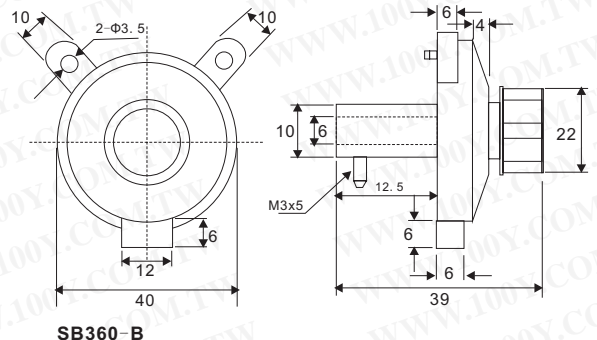

Resistors & Potentiometers

Multi-Turn Dial Mechanisms (Analog)

Detailed product specifications are available on: us.100y.com.tw

Model No	Number of Turns-Counting.	Matching Shaft Dia. (Mm)		Combinable Helicalohm Pot. (Matching shaft length of 25mm)	Lock Device	Operating Temperature Range	Mass (Approx. G)
		Standard	Special				
MB10-25B	10	4, 6	3, 3.175, 6.35	10HP 20HP 12HHP 12HP 25HP 20HHP 12HPC 46HD	YES	-30°C ~ +60°C	20

Part No.	Product No.	Manufacturer	Description	Outer Dim. (mm)	Num. Of Turns	Dia of axle hole
20168	MB10-25B6	Sakae	Multi-Turn Dial Mechanisms	dia.22	20Turns	dia.6

General Specifications

Model No	Number of Turns-Counting.	Matching Shaft Dia. (Mm)		Combinable Helicalohm Pot. (Matching shaft length of 25mm)	Patented Flexible Coupling	Lock Device	Operating Temperature Range	Mass (Approx. G)
		Standard	Special					
MF20-22B	20	6	3, 3.175, 4, 6.35	10HP 12HHP 12HP 12HPC 25HP 20HHP 20HP 46HD 22HHP 22HP	YES	YES	-30°C~+60°C	25
MF20-46B	20	6	6.35	20HP 25HP 20HHP 22HP 46HD 22HHP	YES	YES	-30°C~+60°C	50

Part No.	Product No.	Manufacturer	Description	Outer Dim. (mm)	Num. Of Turns	Dia of axle hole
8319	MF20-46B6	Sakae	Multi-Turn Dial Mechanisms	dia. 46	20 Turns	dia. 6
5630	MG20-22B6	Sakae	Multi-Turn Dial Mechanisms	dia. 22	20 Turns	dia. 6

Part No.	Product No.	Description	Num. Of Turns	Dia of axle hole	Suit type
48887	SB360	knob of cutout	many	6mm	TOCOS the RV/RA series potentiometer special-purpose necessary use counts the knob

- We provide a wide range of products to development and maintenance engineers in all type of business
- If you cannot find the components you want on the catalogue, please call us.