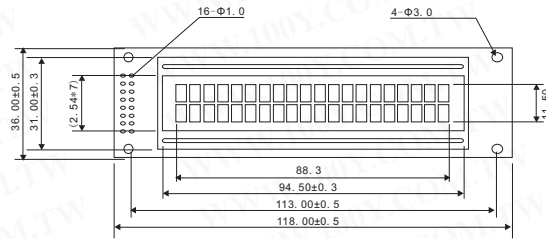

# Aphanumeric LCD Module

Detailed product specifications are available on: [us.100y.com.tw](http://us.100y.com.tw)

Part No.	Product No.	Manufacturer	Description	Size	Screen size	Word size
25981	LMC-SSC2A24DLGY	SDEC	24*2 Aphanumeric LCD Module	115*36*10.5	83*18.6	3.2*5.55

Part No.	Product No.	Manufacturer	Description	Size	Screen size	Word size
10312	LMC-SSC2A24DRG	SDEC	24*2 Aphanumeric LCD Module	115*36*10.5	83*18.6	3.2*5.55

Part No.	Product No.	Manufacturer	Description	Size	Screen size	Word size
17467	LMC-SSC2D16DLYY	SDEC	16*2 Aphanumeric LCD Module	85*36*9	65*18	2.96*5.56
41195	LMC-SSC2D16DRY	SDEC				

Part No.	Product No.	Manufacturer	Description	Size	Screen size	Word size
24012	LMC-SSC2F16DRG	SDEC	16*2 Aphanumeric LCD Module	85W*32.60H*13.2D	65W*16H	0.59W*0.7H

Part No.	Product No.	Manufacturer	Description	Size	Screen size	Word size
6406	LMC-SSC4A20DRG	SDEC	Aphanumeric LCD Module	98.0*60.0*10.0	76.0*25.0	2.95*4.75