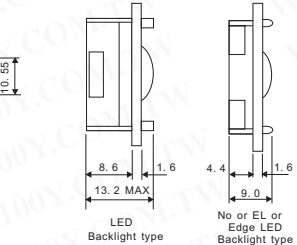

# Aphanumeric LCD Module

Detailed product specifications are available on: [us.100y.com.tw](http://us.100y.com.tw)

Part No.	Product No.	Manufacturer	Description	Size	Screen size	Word size
25981	LMC-SSC2A24DLGY	SDEC	24*2 Aphanumeric LCD Module	115*36*10.5	83*18.6	3.2*5.55

Part No.	Product No.	Manufacturer	Description	Size	Screen size	Word size
10312	LMC-SSC2A24DRG	SDEC	24*2 Aphanumeric LCD Module	115*36*10.5	83*18.6	3.2*5.55

Part No.	Product No.	Manufacturer	Description	Size	Screen size	Word size
17467	LMC-SSC2D16DLYY	SDEC	16*2 Aphanumeric LCD Module	85*36*9	65*18	2.96*5.56
41195	LMC-SSC2D16DRY	SDEC				

Part No.	Product No.	Manufacturer	Description	Size	Screen size	Word size
24012	LMC-SSC2F16DRG	SDEC	16*2 Aphanumeric LCD Module	85W*32.60H*13.2D	65W*16H	0.59W*0.7H

Part No.	Product No.	Manufacturer	Description	Size	Screen size	Word size
6406	LMC-SSC4A20DRG	SDEC	Aphanumeric LCD Module	98.0*60.0*10.0	76.0*25.0	2.95*4.75