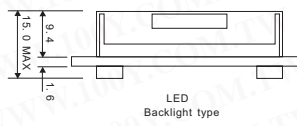

# Aphanumeric LCD Module

Detailed product specifications are available on: [us.100y.com.tw](http://us.100y.com.tw)

Part No.	Product No.	Manufacturer	Description	Size	Screen size	Word size
25981	LMC-SSC2A24DLGY	SDEC	24*2 Aphanumeric LCD Module	115*36*10.5	83*18.6	3.2*5.55

Part No.	Product No.	Manufacturer	Description	Size	Screen size	Word size
10312	LMC-SSC2A24DRG	SDEC	24*2 Aphanumeric LCD Module	115*36*10.5	83*18.6	3.2*5.55

Part No.	Product No.	Manufacturer	Description	Size	Screen size	Word size
17467	LMC-SSC2D16DLYY	SDEC	16*2 Aphanumeric LCD Module	85*36*9	65*18	2.96*5.56
41195	LMC-SSC2D16DRY	SDEC				

Part No.	Product No.	Manufacturer	Description	Size	Screen size	Word size
24012	LMC-SSC2F16DRG	SDEC	16*2 Aphanumeric LCD Module	85W*32.60H*13.2D	65W*16H	0.59W*0.7H

Part No.	Product No.	Manufacturer	Description	Size	Screen size	Word size
6406	LMC-SSC4A20DRG	SDEC	Aphanumeric LCD Module	98.0*60.0*10.0	76.0*25.0	2.95*4.75