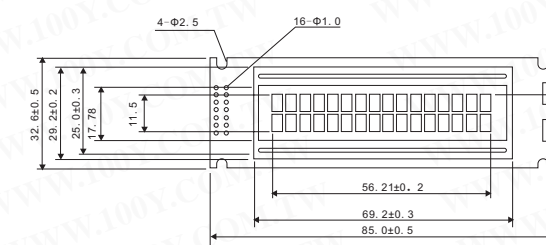

# Aphanumeric LCD Module

Detailed product specifications are available on: [us.100y.com.tw](http://us.100y.com.tw)

Part No.	Product No.	Manufacturer	Description	Size	Screen size	Word size
25981	LMC-SSC2A24DLGY	SDEC	24*2 Aphanumeric LCD Module	115*36*10.5	83*18.6	3.2*5.55

Part No.	Product No.	Manufacturer	Description	Size	Screen size	Word size
10312	LMC-SSC2A24DRG	SDEC	24*2 Aphanumeric LCD Module	115*36*10.5	83*18.6	3.2*5.55

Part No.	Product No.	Manufacturer	Description	Size	Screen size	Word size
17467	LMC-SSC2D16DLYY	SDEC	16*2 Aphanumeric LCD Module	85*36*9	65*18	2.96*5.56
41195	LMC-SSC2D16DRY	SDEC				

Part No.	Product No.	Manufacturer	Description	Size	Screen size	Word size
24012	LMC-SSC2F16DRG	SDEC	16*2 Aphanumeric LCD Module	85W*32.60H*13.2D	65W*16H	0.59W*0.7H

Part No.	Product No.	Manufacturer	Description	Size	Screen size	Word size
6406	LMC-SSC4A20DRG	SDEC	Aphanumeric LCD Module	98.0*60.0*10.0	76.0*25.0	2.95*4.75