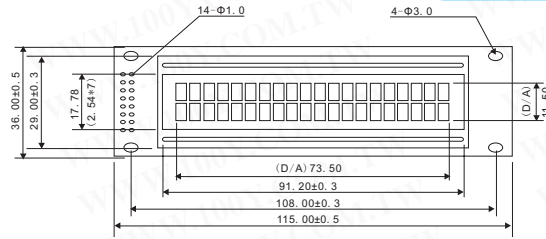

# Aphanumeric LCD Module

Detailed product specifications are available on: [us.100y.com.tw](http://us.100y.com.tw)

Part No.	Product No.	Manufacturer	Description	Size	Screen size	Word size
25981	LMC-SSC2A24DLGY	SDEC	24*2 Aphanumeric LCD Module	115*36*10.5	83*18.6	3.2*5.55

Part No.	Product No.	Manufacturer	Description	Size	Screen size	Word size
10312	LMC-SSC2A24DRG	SDEC	24*2 Aphanumeric LCD Module	115*36*10.5	83*18.6	3.2*5.55

Part No.	Product No.	Manufacturer	Description	Size	Screen size	Word size
17467	LMC-SSC2D16DLYY	SDEC	16*2 Aphanumeric LCD Module	85*36*9	65*18	2.96*5.56
41195	LMC-SSC2D16DRY	SDEC				

Part No.	Product No.	Manufacturer	Description	Size	Screen size	Word size
24012	LMC-SSC2F16DRG	SDEC	16*2 Aphanumeric LCD Module	85W*32.60H*13.2D	65W*16H	0.59W*0.7H

Part No.	Product No.	Manufacturer	Description	Size	Screen size	Word size
6406	LMC-SSC4A20DRG	SDEC	Aphanumeric LCD Module	98.0*60.0*10.0	76.0*25.0	2.95*4.75