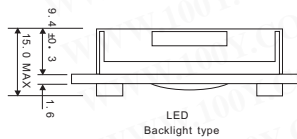

# Aphanumeric LCD Module

Detailed product specifications are available on: [us.100y.com.tw](http://us.100y.com.tw)

Part No.	Product No.	Manufacturer	Description	Size	Screen size	Word size
25981	LMC-SSC2A24DLGY	SDEC	24*2 Aphanumeric LCD Module	115*36*10.5	83*18.6	3.2*5.55

Part No.	Product No.	Manufacturer	Description	Size	Screen size	Word size
10312	LMC-SSC2A24DRG	SDEC	24*2 Aphanumeric LCD Module	115*36*10.5	83*18.6	3.2*5.55

Part No.	Product No.	Manufacturer	Description	Size	Screen size	Word size
17467	LMC-SSC2D16DLYY	SDEC	16*2 Aphanumeric LCD Module	85*36*9	65*18	2.96*5.56
41195	LMC-SSC2D16DRY	SDEC				

Part No.	Product No.	Manufacturer	Description	Size	Screen size	Word size
24012	LMC-SSC2F16DRG	SDEC	16*2 Aphanumeric LCD Module	85W*32.60H*13.2D	65W*16H	0.59W*0.7H

Part No.	Product No.	Manufacturer	Description	Size	Screen size	Word size
6406	LMC-SSC4A20DRG	SDEC	Aphanumeric LCD Module	98.0*60.0*10.0	76.0*25.0	2.95*4.75