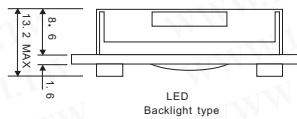

# Aphanumeric LCD Module

Detailed product specifications are available on: [us.100y.com.tw](http://us.100y.com.tw)

Part No.	Product No.	Manufacturer	Description	Size	Screen size	Word size
25981	LMC-SSC2A24DLGY	SDEC	24*2 Aphanumeric LCD Module	115*36*10.5	83*18.6	3.2*5.55

Part No.	Product No.	Manufacturer	Description	Size	Screen size	Word size
10312	LMC-SSC2A24DRG	SDEC	24*2 Aphanumeric LCD Module	115*36*10.5	83*18.6	3.2*5.55

Part No.	Product No.	Manufacturer	Description	Size	Screen size	Word size
17467	LMC-SSC2D16DLYY	SDEC	16*2 Aphanumeric LCD Module	85*36*9	65*18	2.96*5.56
41195	LMC-SSC2D16DRY	SDEC				

Part No.	Product No.	Manufacturer	Description	Size	Screen size	Word size
24012	LMC-SSC2F16DRG	SDEC	16*2 Aphanumeric LCD Module	85W*32.60H*13.2D	65W*16H	0.59W*0.7H

Part No.	Product No.	Manufacturer	Description	Size	Screen size	Word size
6406	LMC-SSC4A20DRG	SDEC	Aphanumeric LCD Module	98.0*60.0*10.0	76.0*25.0	2.95*4.75