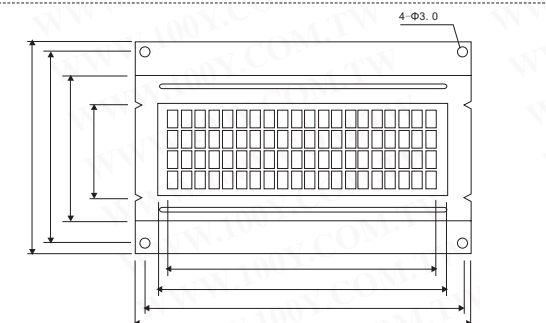

# Aphanumeric LCD Module

Detailed product specifications are available on: [us.100y.com.tw](http://us.100y.com.tw)

Part No.	Product No.	Manufacturer	Description	Size	Screen size	Word size
25981	LMC-SSC2A24DLGY	SDEC	24*2 Aphanumeric LCD Module	115*36*10.5	83*18.6	3.2*5.55

Part No.	Product No.	Manufacturer	Description	Size	Screen size	Word size
10312	LMC-SSC2A24DRG	SDEC	24*2 Aphanumeric LCD Module	115*36*10.5	83*18.6	3.2*5.55

Part No.	Product No.	Manufacturer	Description	Size	Screen size	Word size
17467	LMC-SSC2D16DLYY	SDEC	16*2 Aphanumeric LCD Module	85*36*9	65*18	2.96*5.56
41195	LMC-SSC2D16DRY	SDEC				

Part No.	Product No.	Manufacturer	Description	Size	Screen size	Word size
24012	LMC-SSC2F16DRG	SDEC	16*2 Aphanumeric LCD Module	85W*32.60H*13.2D	65W*16H	0.59W*0.7H

Part No.	Product No.	Manufacturer	Description	Size	Screen size	Word size
6406	LMC-SSC4A20DRG	SDEC	Aphanumeric LCD Module	98.0*60.0*10.0	76.0*25.0	2.95*4.75