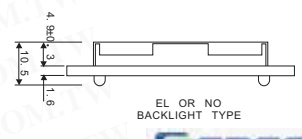

# Aphanumeric LCD Module

Detailed product specifications are available on: [us.100y.com.tw](http://us.100y.com.tw)

Part No.	Product No.	Manufacturer	Description	Size	Screen size	Word size
25981	LMC-SSC2A24DLGY	SDEC	24*2 Aphanumeric LCD Module	115*36*10.5	83*18.6	3.2*5.55

Part No.	Product No.	Manufacturer	Description	Size	Screen size	Word size
10312	LMC-SSC2A24DRG	SDEC	24*2 Aphanumeric LCD Module	115*36*10.5	83*18.6	3.2*5.55

Part No.	Product No.	Manufacturer	Description	Size	Screen size	Word size
17467	LMC-SSC2D16DLYY	SDEC	16*2 Aphanumeric LCD Module	85*36*9	65*18	2.96*5.56
41195	LMC-SSC2D16DRY	SDEC				

Part No.	Product No.	Manufacturer	Description	Size	Screen size	Word size
24012	LMC-SSC2F16DRG	SDEC	16*2 Aphanumeric LCD Module	85W*32.60H*13.2D	65W*16H	0.59W*0.7H

Part No.	Product No.	Manufacturer	Description	Size	Screen size	Word size
6406	LMC-SSC4A20DRG	SDEC	Aphanumeric LCD Module	98.0*60.0*10.0	76.0*25.0	2.95*4.75