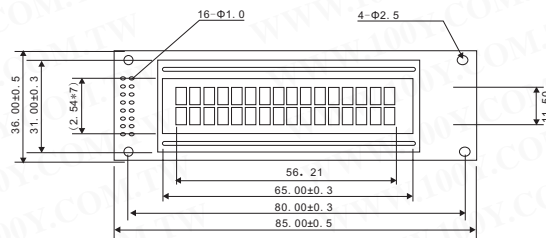

# Aphanumeric LCD Module

Detailed product specifications are available on: [us.100y.com.tw](http://us.100y.com.tw)

Part No.	Product No.	Manufacturer	Description	Size	Screen size	Word size
25981	LMC-SSC2A24DLGY	SDEC	24*2 Aphanumeric LCD Module	115*36*10.5	83*18.6	3.2*5.55

Part No.	Product No.	Manufacturer	Description	Size	Screen size	Word size
10312	LMC-SSC2A24DRG	SDEC	24*2 Aphanumeric LCD Module	115*36*10.5	83*18.6	3.2*5.55

Part No.	Product No.	Manufacturer	Description	Size	Screen size	Word size
17467	LMC-SSC2D16DLYY	SDEC	16*2 Aphanumeric LCD Module	85*36*9	65*18	2.96*5.56
41195	LMC-SSC2D16DRY	SDEC				

Part No.	Product No.	Manufacturer	Description	Size	Screen size	Word size
24012	LMC-SSC2F16DRG	SDEC	16*2 Aphanumeric LCD Module	85W*32.60H*13.2D	65W*16H	0.59W*0.7H

Part No.	Product No.	Manufacturer	Description	Size	Screen size	Word size
6406	LMC-SSC4A20DRG	SDEC	Aphanumeric LCD Module	98.0*60.0*10.0	76.0*25.0	2.95*4.75