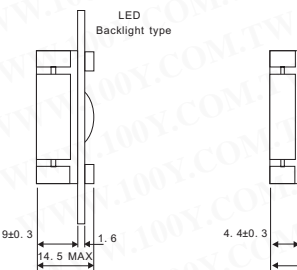

# Aphanumeric LCD Module

Detailed product specifications are available on: [us.100y.com.tw](http://us.100y.com.tw)

Part No.	Product No.	Manufacturer	Description	Size	Screen size	Word size
25981	LMC-SSC2A24DLGY	SDEC	24*2 Aphanumeric LCD Module	115*36*10.5	83*18.6	3.2*5.55

Part No.	Product No.	Manufacturer	Description	Size	Screen size	Word size
10312	LMC-SSC2A24DRG	SDEC	24*2 Aphanumeric LCD Module	115*36*10.5	83*18.6	3.2*5.55

Part No.	Product No.	Manufacturer	Description	Size	Screen size	Word size
17467	LMC-SSC2D16DLYY	SDEC	16*2 Aphanumeric LCD Module	85*36*9	65*18	2.96*5.56
41195	LMC-SSC2D16DRY	SDEC				

Part No.	Product No.	Manufacturer	Description	Size	Screen size	Word size
24012	LMC-SSC2F16DRG	SDEC	16*2 Aphanumeric LCD Module	85W*32.60H*13.2D	65W*16H	0.59W*0.7H

Part No.	Product No.	Manufacturer	Description	Size	Screen size	Word size
6406	LMC-SSC4A20DRG	SDEC	Aphanumeric LCD Module	98.0*60.0*10.0	76.0*25.0	2.95*4.75