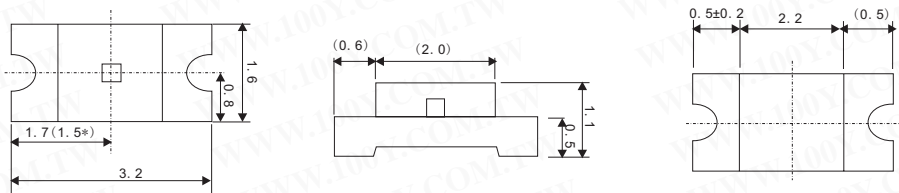

# Surface mount LED Lamps

Detailed product specifications are available on: [us.100y.com.tw](http://us.100y.com.tw)

Emitted Colour	Lens Colour	Peak Wavelength nm	Typ. Luminous Intensity (IF=20mA) mcd	Chip Height (H) mm	Manf. Part No.
Red	Water-clear	650	4	0.8	SML-310VT
Red	Water-clear	660	10	0.8	SML-310LT
Orange	Water-clear	610	6.3	0.8	SML-310DT
Yellow	Water-clear	585	6.3	0.8	SML-310YT
Green	Water-clear	570	16	0.8	SML-310MT

Part No.	Product No.	Manufacturer	Description	Emitting Color	If max. (mA)	Wave length (nm)	light(mcd)	View Angle
35158	SML-310DT	ROHM	LEDs, Surface Mount	Orange	20mA	610	6.3	140°
35157	SML-310LT	ROHM	LEDs, Surface Mount	Red	20mA	660	10	140°
35154	SML-310MT	ROHM	LEDs, Surface Mount	Green	20mA	570	16	140°
35169	SML-310VT	ROHM	LEDs, Surface Mount	Red	20mA	650	4	140°
35152	SML-310YT	ROHM	LEDs, Surface Mount	Yellow	20mA		6.3	140°

Unit: mm  
Tolerance: ±0.1

Part No.	Product No.	Manufacturer	Description	Resin Color	If max. (mA)	Wave length (nm)	Vf(V)/20mAIf	light(mcd)
29205	SMT-150SR	JOINSCAN	1206 SMD LED	Red	20mA	650nm	1.8V	45
29203	SMT-150Y	JOINSCAN	1206 SMD LED	Yellow	20mA	589nm	2.1V	5
29206	SMT-150YG	JOINSCAN	1206 SMD LED	Yellow Green	20mA	570nm	2.2V	10