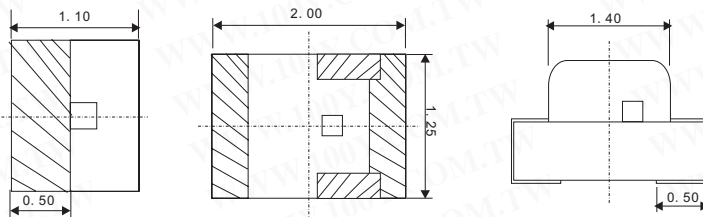

# Surface mount LED Lamps

Detailed product specifications are available on: [us.100y.com.tw](http://us.100y.com.tw)

Emitted Colour	Lens Colour	Peak Wavelength nm	Typ. Luminous Intensity (IF=20mA) mcd	Chip Height (H) mm	Manf. Part No.
Red	Water-clear	650	4	0.8	SML-310VT
Red	Water-clear	660	10	0.8	SML-310LT
Orange	Water-clear	610	6.3	0.8	SML-310DT
Yellow	Water-clear	585	6.3	0.8	SML-310YT
Green	Water-clear	570	16	0.8	SML-310MT

Part No.	Product No.	Manufacturer	Description	Emitting Color	If max. (mA)	Wave length (nm)	light(mcd)	View Angle
35158	SML-310DT	ROHM	LEDs, Surface Mount	Orange	20mA	610	6.3	140°
35157	SML-310LT	ROHM	LEDs, Surface Mount	Red	20mA	660	10	140°
35154	SML-310MT	ROHM	LEDs, Surface Mount	Green	20mA	570	16	140°
35169	SML-310VT	ROHM	LEDs, Surface Mount	Red	20mA	650	4	140°
35152	SML-310YT	ROHM	LEDs, Surface Mount	Yellow	20mA		6.3	140°

Unit: mm  
Tolerance: ±0.1

Part No.	Product No.	Manufacturer	Description	Resin Color	If max. (mA)	Wave length (nm)	Vf(V)/20mAIf	light(mcd)
29205	SMT-150SR	JOINSCAN	1206 SMD LED	Red	20mA	650nm	1.8V	45
29203	SMT-150Y	JOINSCAN	1206 SMD LED	Yellow	20mA	589nm	2.1V	5
29206	SMT-150YG	JOINSCAN	1206 SMD LED	Yellow Green	20mA	570nm	2.2V	10