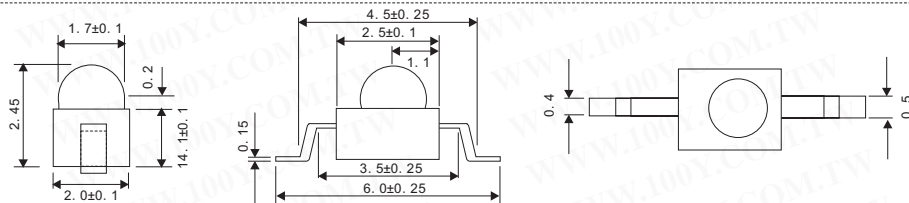

# Surface mount LED Lamps

Detailed product specifications are available on: [us.100y.com.tw](http://us.100y.com.tw)

Emitted Colour	Lens Colour	Peak Wavelength nm	Typ. Luminous Intensity (IF=20mA) mcd	Chip Height (H) mm	Manf. Part No.
Red	Water-clear	650	4	0.8	SML-310VT
Red	Water-clear	660	10	0.8	SML-310LT
Orange	Water-clear	610	6.3	0.8	SML-310DT
Yellow	Water-clear	585	6.3	0.8	SML-310YT
Green	Water-clear	570	16	0.8	SML-310MT

Part No.	Product No.	Manufacturer	Description	Emitting Color	If max. (mA)	Wave length (nm)	light(mcd)	View Angle
35158	SML-310DT	ROHM	LEDs, Surface Mount	Orange	20mA	610	6.3	140°
35157	SML-310LT	ROHM	LEDs, Surface Mount	Red	20mA	660	10	140°
35154	SML-310MT	ROHM	LEDs, Surface Mount	Green	20mA	570	16	140°
35169	SML-310VT	ROHM	LEDs, Surface Mount	Red	20mA	650	4	140°
35152	SML-310YT	ROHM	LEDs, Surface Mount	Yellow	20mA		6.3	140°

Unit: mm  
Tolerance: ±0.1

Part No.	Product No.	Manufacturer	Description	Resin Color	If max. (mA)	Wave length (nm)	Vf(V)/20mAIf	light(mcd)
29205	SMT-150SR	JOINSCAN	1206 SMD LED	Red	20mA	650nm	1.8V	45
29203	SMT-150Y	JOINSCAN	1206 SMD LED	Yellow	20mA	589nm	2.1V	5
29206	SMT-150YG	JOINSCAN	1206 SMD LED	Yellow Green	20mA	570nm	2.2V	10

Part No.	Product No.	Manufacturer	Description	Resin Color	If max. (mA)	Wave length (nm)	Vf(V)/20mAIf
13794	SMT-170UR	JOINSCAN	0805 SMD LED	RED	30mA	660	5V

Part No.	Product No.	Manufacturer	Description	Resin Color	If max. (mA)	Wave length (nm)	Vf(V)/20mAIf	light(mcd)	View Angle
20108	SMT-190SR	JOINSCAN	0603 SMD LED	RED	20mA	650nm	1.8V	45	25
20109	SMT-190Y	JOINSCAN	0603 SMD LED	YELLOW	20mA	589nm	2.1V	5	25
22265	SMT-190YG	JOINSCAN	0603 SMD LED	YELLOW GREEN	20mA	570nm	2.2V	10	25