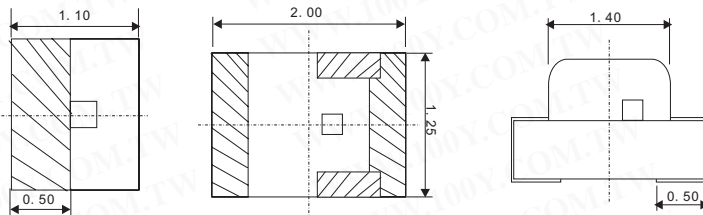

Part No.	Product No.	Manufacturer	Description	Resin Color	If max. (mA)	Wave length (nm)	Vf(V)/20mAIf	light(mcd)	View Angle
20108	SMT-190SR	JOINSCAN	0603 SMD LED	RED	20mA	650nm	1.8V	45	25
20109	SMT-190Y	JOINSCAN	0603 SMD LED	YELLOW	20mA	589nm	2.1V	5	25
22265	SMT-190YG	JOINSCAN	0603 SMD LED	YELLOW GREEN	20mA	570nm	2.2V	10	25