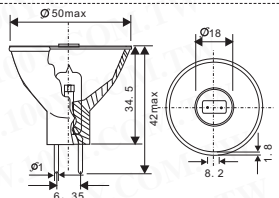

# IWASAKI \_Projection Lamps

Detailed product specifications are available on: [us.100y.com.tw](http://us.100y.com.tw)

Type	Reference or Substitute Lamp	Volts (V)	Watts (W)	Colour Temp (k)	Rated Av. life (hrs)	Dimensions (mm)		Base	Filament	Fig. No.
						M. D.	M.O.L			
JCR6V10W20H/2GZ	—	6	10	2900	2000	25.3	31.6	GZ4	C-8	1

Part No.	Product No.	Manufacturer	Description	Voltage (V)	Watts (W)	Color(K)	Filament Design	Ave. Life (hr)
31688	IWASAKI-JCR6V10W20H/2GZ	IWASAKI	IWASAKI _Projection Lamp	6V	10W	2900K	GZ4	2000hr.

Type	Reference or Substitute Lamp	Volts (V)	Watts (W)	Colour Temp (k)	Rated Av. life (hrs)	Dimensions (mm)		Base	Filament	Fig. No.
						M. D.	M.O.L			
JCR6V50W20H/G1	—	6	50	3000	2000	50.0	44.0	GZ6.35	C-8	3
JCR9.5V55W15H/G1	—	9.5	55	3000	1500	50.0	42.0	GZ6.35	C-8	3

Type	Reference or Substitute Lamp	Volts (V)	Watts (W)	Approx Initial Lumens (lm)	Colour Temp (k)	Rated Av. life (hrs)	Dimensions (mm)			Base	Filament	Fig. No.
							M. D.	M.O.L	L.C.L			
JCR9.5V55W15H/G1	—	9.5	55	—	3000	1500	50.0	42	—	G6.35	C-8	1A