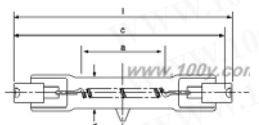

Type	Reference or Substitute Lamp	Volts (V)	Watts (W)	Colour Temp (k)	Rated Av. life (hrs)	Dimensions (mm)				Filament	Fig. No.
						M. D.	L. L. a	M.O.L	C to B. E. C		
JCD1000WS/DXN	DXN	120	1000	30000	30	16.0	25	95.1	92.1	CC-8	1

Part No.	Product No.	Manufacturer	Description	Voltage (V)	Watts (W)	Color(K)	Ave. Life (hr)
31773	IWASAKI-JPD1000WS/DXN	IWASAKI	IWASAKI _Projection Lamp	120V	1000W	3400K	30hr.