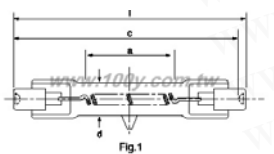

Type	Reference or Substitute Lamp	Volts (V)	Watts (W)	Colour Temp (k)	Rated Av. life (hrs)	Dimensions (mm)				Filament	Fig. No.
						M. D.	L. L. a	M.O.L	C to B. E. C		
JCD250W/DXM	DXM	30	250	8400	12	14.0	8	59.6	56.6	CC-8	1
JCD375W/DWZ	DWZ	30	375	7200	1000	14.0	10	79.3	79.3	CC-8	1
JCD420WC/FAL	FAL A1/227	120	420	11000	75	14.0	19	66.9	63.6	CC-8	1
JCD600WC/FCB	FCB A1/228	120	600	16250	75	14.0	19	93.6	90.2	CC-8	1
JCD600WC/FEA	FEA A1/228	240	600	15000	75	14.0	19	93.6	90.2	CC-8	1
JCD600WC/FEB	FEB A1/228	220/230	600	15000	75	14.0	19	93.6	90.2	CC-8	1

Part No.	Product No.	Manufacturer	Description	Voltage (V)	Watts (W)	Color(K)	Ave. Life (hr)	ANSI
31755	IWASAKI-JPD250W/DXM	IWASAKI	IWASAKI _Projection Lamp	30V	250W	3400K	12hr.	DXM
31756	IWASAKI-JPD375W/DWZ	IWASAKI	IWASAKI _Projection Lamp	30V	375W	3000K	1000hr.	DWZ
31757	IWASAKI-JPD420WC/FAL	IWASAKI	IWASAKI _Projection Lamp	120V	420W	3200K	75hr.	FAL
31762	IWASAKI-JPD600WC/FCB	IWASAKI	IWASAKI _Projection Lamp	120V	600W	3200K	75hr.	FCB
31765	IWASAKI-JPD600WC/FEA	IWASAKI	IWASAKI _Projection Lamp	240V	600W	3200K	75hr.	FEA
31764	IWASAKI-JPD600WC/FEB	IWASAKI	IWASAKI _Projection Lamp	220/230V	600W	3200K	75hr.	FEB

- We provide a wide range of products to development and maintenance engineers in all type of business
- If you cannot find the components you want on the catalogue, please call us.

Taiwan: 886-3-5753170

Shanghai: 021-54151736 Shenzhen: 0755-83298787

Centenary Materials

Waiting for your phone call

T E L : Taiwan: 886-3-5753170
F A X : Taiwan: 886-3-5753172
E-mail : Taiwan: us_sale@100y.com.tw

Shenzhen: 86-755-83298787
Shenzhen: 86-755-83640655
Shenzhen: 100y@163.com

Shanghai: 86-21-54151736
Shanghai: 86-21-64605107
Shanghai: 100y-1@163.com