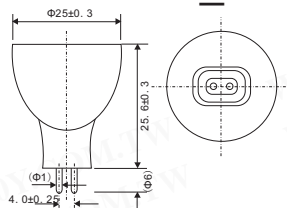

# IWASAKI \_Projection Lamps

Detailed product specifications are available on: [us.100y.com.tw](http://us.100y.com.tw)

Type	Reference or Substitute Lamp	Volts (V)	Watts (W)	Colour Temp (k)	Rated Av. life (hrs)	Dimensions (mm)		Base	Filament	Fig. No.
						M. D.	M.O.L			
JCR6V10W20H/2GZ	—	6	10	2900	2000	25.3	31.6	GZ4	C-8	1

Part No.	Product No.	Manufacturer	Description	Voltage (V)	Watts (W)	Color(K)	Filament Design	Ave. Life (hr)
31688	IWASAKI-JCR6V10W20H/2GZ	IWASAKI	IWASAKI _Projection Lamp	6V	10W	2900K	GZ4	2000hr.

Type	Reference or Substitute Lamp	Volts (V)	Watts (W)	Colour Temp (k)	Rated Av. life (hrs)	Dimensions (mm)		Base	Filament	Fig. No.
						M. D.	M.O.L			
JCR6V50W20H/G1	—	6	50	3000	2000	50.0	44.0	GZ6.35	C-8	3
JCR9.5V55W15H/G1	—	9.5	55	3000	1500	50.0	42.0	GZ6.35	C-8	3

Type	Reference or Substitute Lamp	Volts (V)	Watts (W)	Approx Initial Lumens (lm)	Colour Temp (k)	Rated Av. life (hrs)	Dimensions (mm)			Base	Filament	Fig. No.
							M. D.	M.O.L	L.C.L			
JCR9.5V55W15H/G1	—	9.5	55	—	3000	1500	50.0	42	—	G6.35	C-8	1A