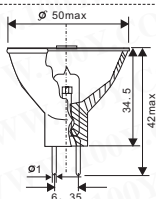

# IWASAKI \_Projection Lamps

Detailed product specifications are available on: [us.100y.com.tw](http://us.100y.com.tw)

Type	Reference or Substitute Lamp	Volts (V)	Watts (W)	Colour Temp (k)	Rated Av. life (hrs)	Dimensions (mm)		Base	Filament	Fig. No.
						M. D.	M.O.L			
JCR6V10W20H/2GZ	—	6	10	2900	2000	25.3	31.6	GZ4	C-8	1

Part No.	Product No.	Manufacturer	Description	Voltage (V)	Watts (W)	Color(K)	Filament Design	Ave. Life (hr)
31688	IWASAKI-JCR6V10W20H/2GZ	IWASAKI	IWASAKI _Projection Lamp	6V	10W	2900K	GZ4	2000hr.

Type	Reference or Substitute Lamp	Volts (V)	Watts (W)	Colour Temp (k)	Rated Av. life (hrs)	Dimensions (mm)		Base	Filament	Fig. No.
						M. D.	M.O.L			
JCR6V50W20H/G1	—	6	50	3000	2000	50.0	44.0	GZ6.35	C-8	3
JCR9.5V55W15H/G1	—	9.5	55	3000	1500	50.0	42.0	GZ6.35	C-8	3

Type	Reference or Substitute Lamp	Volts (V)	Watts (W)	Approx Initial Lumens (lm)	Colour Temp (k)	Rated Av. life (hrs)	Dimensions (mm)			Base	Filament	Fig. No.
							M. D.	M.O.L	L.C.L			
JCR9.5V55W15H/G1	—	9.5	55	—	3000	1500	50.0	42	—	G6.35	C-8	1A