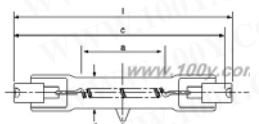

Type	Reference or Substitute Lamp	Volts (V)	Watts (W)	Approx Initial Lumens (lm)	Colour Temp (k)	Rated Av. life (hrs)	Dimensions (mm)			Base	Filament	Fig. No.
							M. D.	M.O.L	L.C.L			
JCR9.5V55W15H/G1	—	9.5	55	—	3000	1500	50.0	42	—	G6.35	C-8	1A

Part No.	Product No.	Manufacturer	Description	Voltage (V)	Watts (W)	Color(K)	Filament Design	Ave. Life (hr)
31805	IWASAKI-JCR9.5V55W15H/G1	IWASAKI	IWASAKI _Projection Lamp	9.5V	55W	3000K	GZ6.35	1500hr.

Type	Reference or Substitute Lamp	Volts (V)	Watts (W)	Colour Temp (k)	Rated Av. life (hrs)	Dimensions (mm)				Filament	Fig. No.
						M. D.	L. L. a	M.O.L	C to B. E. C		
JC1000WS	P1/12	220/230	1000	3400	15	11.0	80	127.0	124	C-8	1

Part No.	Product No.	Manufacturer	Description	Voltage (V)	Watts (W)	Color(K)	Ave. Life (hr)
31770	IWASAKI-JP1000WS	IWASAKI	IWASAKI _Projection Lamp	220/230V	1000W	3400K	15hr.