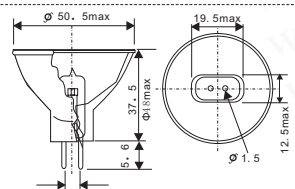

Type	Reference or Substitute Lamp	Volts (V)	Watts (W)	Colour Temp (k)	Rated Av. life (hrs)	Dimensions (mm)		Base	Filament	Fig. No.
						M. D.	M.O.L			
JCR24V150W10H/G2/H50	—	24	150	3200	1000	50.5	44.5	GX5.3	CC-6	4

Part No.	Product No.	Manufacturer	Description	Voltage (V)	Watts (W)	Color(K)	Filament Design	Ave. Life (hr)
31719	IWASAKI-JCR24V150W10H/G2/H50	IWASAKI	IWASAKI_Projection Lamp	24V	150W	3200K	GX5.3	1000hr.