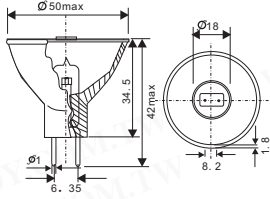

IWASAKI_Projection Lamps

Detailed product specifications are available on: us.100y.com.tw

Type	Reference or Substitute Lamp	Volts (V)	Watts (W)	Colour Temp (k)	Rated Av. life (hrs)	Dimensions (mm)		Base	Filament	Fig. No.
						M. D.	M.O.L			
JCR12V75W/G1	EFN	12	75	3400	50	50.0	42.0	GZ6.35	C-8	3

Type	Reference or Substitute Lamp	Volts (V)	Watts (W)	Colour Temp (k)	Rated Av. life (hrs)	Dimensions (mm)			Base	Filament	Fig. No.
						M. D.	M.O.L	L. C. L.			
JCR12V75W15H/G1	—	12	75	3000	1500	50.0	42.0	—	GZ6.35	C-8	1B
JCR12V75W15H/G1	—	12	75	3000	1500	50.0	42.0	—	GZ6.35	C-8	1B

Type	Reference or Substitute Lamp	Volts (V)	Watts (W)	Colour Temp (k)	Rated Av. life (hrs)	Dimensions (mm)		Base	Filament	Fig. No.
						M. D.	M.O.L			
JCR15V150W5H/G1	—	15	150	3200	500	50.5	42.0	GZ6.35	C-8	4

Type	Reference or Substitute Lamp	Volts (V)	Watts (W)	Colour Temp (k)	Rated Av. life (hrs)	Dimensions (mm)		Base	Filament	Fig. No.
						M. D.	M.O.L			
JCR24V200W10H/G2/H50-D	—	24	200	3200	1000	50.5	44.5	GX5.3	CC-6	4