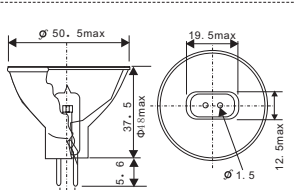

Type	Reference or Substitute Lamp	Volts (V)	Watts (W)	Colour Temp (k)	Rated Av. life (hrs)	Dimensions (mm)		Base	Filament	Fig. No.
						M. D.	M.O.L			
JCR24V200W10H/G2/H50-D	—	24	200	3200	1000	50.5	44.5	GX5.3	CC-6	4

Part No.	Product No.	Manufacturer	Description	Voltage (V)	Watts (W)	Color(K)	Filament Design	Ave. Life (hr)
31720	IWASAKI-JCR24V200W10H/G2/H50-D	IWASAKI	IWASAKI_Projection Lamp	24V	200W	3200K	GX5.3	1000hr.

• We provide various product for your choice and help you develop infinite commercial chance!
[Http://us.100y.com.tw/](http://us.100y.com.tw)
Centenary Materials
Waiting for your phone call

T E L : Taiwan : 886-3-5753170
F A X : Taiwan : 886-3-5753172
E-mail : Taiwan : us_sale@100y.com.tw

Shenzhen : 86-755-83298787
Shenzhen : 86-755-83640655
Shenzhen : 100y@163.com

Shanghai : 86-21-54151736
Shanghai : 86-21-64605107
Shanghai : 100y-1@163.com