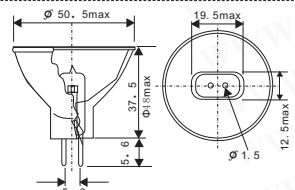

Type	Reference or Substitute Lamp	Volts (V)	Watts (W)	Colour Temp (k)	Rated Av. life (hrs)	Dimensions (mm)		Base	Filament	Fig. No.
						M. D.	M.O.L			
JCR19.5V150W/G2	—	19.5	150	3250	150	50.5	44.5	GX5.3	CC-6	4

Part No.	Product No.	Manufacturer	Description	Voltage (V)	Watts (W)	Color(K)	Filament Design	Ave. Life (hr)
31710	IWASAKI-JCR19.5V150W/G2	IWASAKI	IWASAKI_Projection Lamp	19.5V	150W	3250K	GX5.3	150hr.