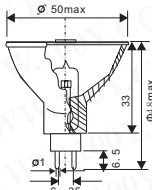

IWASAKI_Projection Lamps

Detailed product specifications are available on: us.100y.com.tw

Type	Reference or Substitute Lamp	Volts (V)	Watts (W)	Colour Temp (k)	Rated Av. life (hrs)	Dimensions (mm)		Base	Filament	Fig. No.
						M. D.	M.O.L			
JCR12V75W/G1	EFN	12	75	3400	50	50.0	42.0	GZ6.35	C-8	3

Type	Reference or Substitute Lamp	Volts (V)	Watts (W)	Colour Temp (k)	Rated Av. life (hrs)	Dimensions (mm)			Base	Filament	Fig. No.
						M. D.	M.O.L	L. C. L.			
JCR12V75W15H/G1	—	12	75	3000	1500	50.0	42.0	—	GZ6.35	C-8	1B
JCR12V75W15H/G1	—	12	75	3000	1500	50.0	42.0	—	GZ6.35	C-8	1B

Type	Reference or Substitute Lamp	Volts (V)	Watts (W)	Colour Temp (k)	Rated Av. life (hrs)	Dimensions (mm)			Filament	Fig. No.
						M. D.	L. L. a	M.O.L C to B. E. C		
JCR150W/G1/A1	—	100	150	3000	50	50.0	—	—	CC-8	2

Type	Reference or Substitute Lamp	Volts (V)	Watts (W)	Colour Temp (k)	Rated Av. life (hrs)	Dimensions (mm)		Base	Filament	Fig. No.
						M. D.	M.O.L			
JCR15V150W5H/G1	—	15	150	3200	500	50.5	42.0	GZ6.35	C-8	4