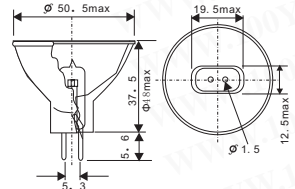

Type	Reference or Substitute Lamp	Volts (V)	Watts (W)	Colour Temp (k)	Rated Av. life (hrs)	Dimensions (mm)		Base	Filament	Fig. No.
						M. D.	M.O.L			
JCR15V150W5H/G1	—	15	150	3200	500	50.5	42.0	GZ6.35	C-8	4

Part No.	Product No.	Manufacturer	Description	Voltage (V)	Watts (W)	Color(K)	Filament Design	Ave. Life (hr)
31717	IWASAKI-JCR15V150W5H/G1	IWASAKI	IWASAKI_Projection Lamp	15V	150W	3200K	GZ6.35	500hr.