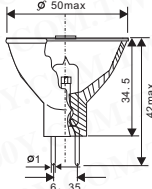

IWASAKI_Projection Lamps

Detailed product specifications are available on: us.100y.com.tw

Type	Reference or Substitute Lamp	Volts (V)	Watts (W)	Colour Temp (k)	Rated Av. life (hrs)	Dimensions (mm)		Base	Filament	Fig. No.
						M. D.	M.O.L			
JCR12V75W/G1	EFN	12	75	3400	50	50.0	42.0	GZ6.35	C-8	3

Type	Reference or Substitute Lamp	Volts (V)	Watts (W)	Colour Temp (k)	Rated Av. life (hrs)	Dimensions (mm)			Base	Filament	Fig. No.
						M. D.	M.O.L	L. C. L.			
JCR12V75W15H/G1	—	12	75	3000	1500	50.0	42.0	—	GZ6.35	C-8	1B
JCR12V75W15H/G1	—	12	75	3000	1500	50.0	42.0	—	GZ6.35	C-8	1B

Type	Reference or Substitute Lamp	Volts (V)	Watts (W)	Colour Temp (k)	Rated Av. life (hrs)	Dimensions (mm)			Filament	Fig. No.
						M. D.	L. L. a	M.O.L C to B. E. C		
JCR150W/G1/A1	—	100	150	3000	50	50.0	—	—	CC-8	2