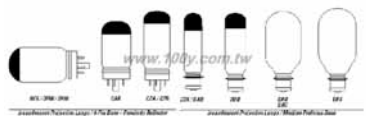

CZB USE CZA/CZB

Description	Watts	Volts	Bulb shape	Base	Table No.	Page No
CZX/DAB	500	120	T10	Med. pref	13	12

Part No.	Product No.	Manufacturer	Description	Voltage (V)	Watts (W)	Color(K)	Ave. Life (hr)	Filament Design	ANSI
30069	GE-CZX/DAB-29677-120V500W	GE	GE_Projection Lamp	120V	500W	3200K	25Hr	Med.Pref.	CZX/DAB