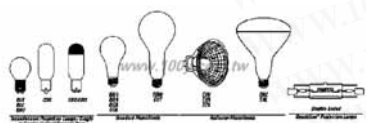

GE-CBX/CBS-29208-118V75W
GE-CDD-29257-120V100W