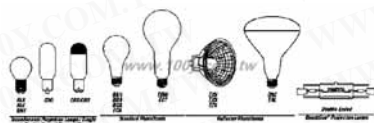

GE_Projection Lamps

Detailed product specifications are available on: us.100y.com.tw

Part No.	Product No.	Manufacturer	Description	Voltage (V)	Watts (W)	Color(K)	Ave. Life (hr)	Filament Design	ANSI
29824	GE-BCK-36178-120V500W	GE	GE_Projection Lamp	120V	500W	3200K	50Hr	G17q 4-Pin	BCK
29827	GE-BHB-40658-120V250W	GE	GE_Projection Lamp	120V	250W	3350K	25Hr	G7.9 2-Pin	BHB