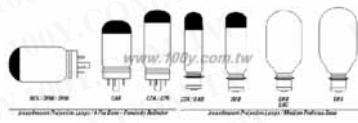

GE-CAR-29380-120V150W