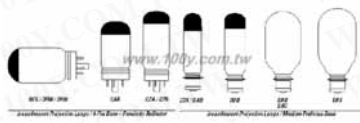

GE-CZA/CZB-29664-120V500W

CBS USE CBX/CBS

Description	Watts	Volts	Bulb shape	Base	Table No.	Page No
CBX/CBS	75	118	T8	D. C. Bay	15	12
CDD	100	120	T8	S. C. Bay	14	12
CDJ	100	118	T8	D. C. Bay	15	12
CEB	100	118	T8	D. C. Bay	15	12
CEM	120	120	T8	S. C. Bay	14	12
CZA/CZB	500	120	T10	G17q 4-pin	11	11

GE_Projection Lamp

Part No.	Product No.	Manufacturer	Description	Voltage (V)	Watts (W)	Color(K)	Ave. Life (hr)	Filament Design	ANSI
29849	GE-CBX/CBS-29208-118V75W	GE	GE_Projection Lamp	118V	75W	2925K	50Hr	D.C.Bay.	CBX/CBS
29850	GE-CDD-29257-120V100W	GE	GE_Projection Lamp	120V	100W	2975K	50Hr	S.C.Bay.	CDD
29851	GE-CDJ-29266-118V100W	GE	GE_Projection Lamp	118V	100W	2975K	50Hr	D.C.Bay.	CDJ
29852	GE-CEB-29244-118V100W	GE	GE_Projection Lamp	118V	100W	2975K	50Hr	D.C.Bay.	CEB
29853	GE-CEM-43330-120V120W	GE	GE_Projection Lamp	120V	120W	3000K	200Hr	S.C.Bay.	CEM
29854	GE-CZA/CZB-29664-120V500W	GE	GE_Projection Lamp	120V	500W	3300K	25Hr	G17q 4-Pin	CZA/CZB