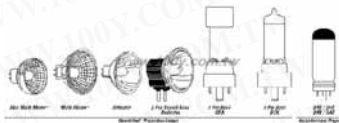

GE-CBA-36117-120V500W

FEATURE

- Dichroic reflector ● Precise rim reference
- Faceted reflector ● Halogen quartzline lamp

BENEFIT

- Cool light beam ● Effucient light reflection
- Quick lamp installation ● Accurate snap-in alignment
- Efficient beam for brighter image
- Uniform screen image ● Precision beam control
- Whiter and brighter light ● No bulb blackening/blistering
- Constant light output through life
- Stable color temperature

APPLICATIONS

- Slide projection ● Front/Rear screen projection
- Microfilm ● Overhead projection
- 16mm movie ● 8mm Movie
- Film strip ● Enlargers/Printers
- Fiber optics ● Medical/Scientific instrument
- Video camera lights ● Airport runways
- Display

Description	Watts	Volts	Bulb shape	Base	Table No.	Page No
BLC	30	118	S11	D. C. Bay	15	12
BLK	30	125	S11	Cand	18	12
BLX	50	118	S11	D. C. Bay	15	12
BNF	75	120	S11	D. C. Bay	15	12
BRH	1000	120	T5	R7s	9	11
BRL	50	12	T3.5	G6.35 2-pin	7	10
BVE	600	120	T6	GZ9.5 2-pin Pf	7	10
BXB	34	8.5	T8	S. C. Pref	16	12
CAL	300	120	T10	G17q 4-pin	11	11
CAR	150	120	T10	G17q 4-pin	11	11
CAX	50	118	T8	D. C. Bay	15	12
CAX	50	130	T8	D. C. Bay	15	12
CBA	500	120	T6	G17q 4-pin	6	10

Part No.	Product No.	Manufacturer	Description	Voltage (V)	Watts (W)	Color(K)	Ave. Life (hr)	Filament Design	ANSI
29829	GE-BLC-29140-118V30W	GE	GE_Projection Lamp	118V	30W	2775K	50Hr	D.C.Bay.	BLC
29832	GE-BLK-30232-125V30W	GE	GE_Projection Lamp	125V	30W	2700K	50Hr	Cand.	BLK
29833	GE-BLX-29156-118V50W	GE	GE_Projection Lamp	118V	50W	2850K	50Hr	D.C.Bay.	BLX
29834	GE-BNF-32137-120V75W	GE	GE_Projection Lamp	120V	75W	2900K	25Hr	D.C.Bay.	BNF
29837	GE-BRH-29604-120V1000W	GE	GE_Projection Lamp	120V	1000W	3350K	60Hr	R7s	BRH
29838	GE-BRL-18234-12V50W	GE	GE_Projection Lamp	12V	50W	3400K	50Hr	G6.35 2-Pin	BRL
29840	GE-BVE-38675-120V600W	GE	GE_Projection Lamp	120V	600W	3200K	75Hr	GZ9.5 2-Pin Pf	BVE
29841	GE-BXB-30421-8.5V34W	GE	GE_Projection Lamp	8.5V	34W		100Hr	S.C.Pref.	BXB
29843	GE-CAL-29525-120V300W	GE	GE_Projection Lamp	120V	300W	3200K	25Hr	G17q 4-Pin	CAL
29844	GE-CAR-29380-120V150W	GE	GE_Projection Lamp	120V	150W	3100K	15Hr	G17q 4-Pin	CAR
29846	GE-CAX-29169-130V50W	GE	GE_Projection Lamp	130V	50W	2875K	50Hr	D.C.Bay.	CAX
29845	GE-CAX-29171-118V50W	GE	GE_Projection Lamp	118V	50W	2875K	50Hr	D.C.Bay.	CAX
29848	GE-CBA-36117-120V500W	GE	GE_Projection Lamp	120V	500W	3200K	50Hr	G17q 4-Pin	CBA