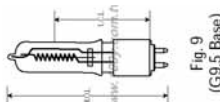

PHILIPS_Quartz Infrared Heat Lamp

PHILIPS

Part No.	Product No.	Manufacturer	Description	Voltage (V)	Color(K)	Watts (W)	Ave. Life (hr)
29733	PHILIPS-6990P-120V1000W	PHILIPS	PHILIPS_Tubular Quartz Infrared Lamp	120V	3100K	1000W	300h
29734	PHILIPS-6990PLongLife	PHILIPS	PHILIPS_Tubular Quartz Infrared Lamp	120V	3100K	1000W	450h

• We provide various product for your choice and help you develop infinite commercial chance!

[Http://us.100y.com.tw/](http://us.100y.com.tw)

Centenary Materials

Waiting for your phone call

T E L : Taiwan : 886-3-5753170
F A X : Taiwan : 886-3-5753172
E-mail : Taiwan : us_sale@100y.com.tw

Shenzhen : 86-755-83298787
Shenzhen : 86-755-83640655
Shenzhen : 100y@163.com

Shanghai : 86-21-54151736
Shanghai : 86-21-64605107
Shanghai : 100y-1@163.com

21-16