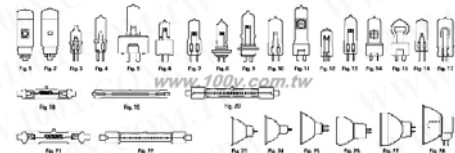

PHILIPS_Projection Lamps

Detailed product specifications are available on: us.100y.com.tw