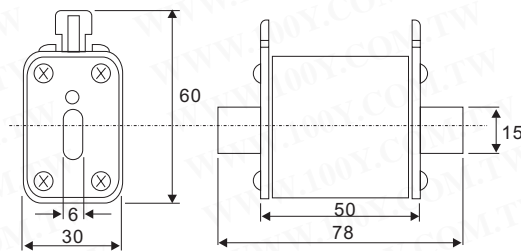

MIRO Fuse Bases For Square Pipe Fuses With Knife Contacts

Detailed product specifications are available on: us.100y.com.tw

Part No.	Product No.	Manufacturer	Description	Type	Slow(gG)/Fast(aR)	Current Rating	Amp Rating	Size D*L	(g)
39392	RS31-125A/500V	MIRO	Fuse Bases For Square Pipe Fuses With Knife Contacts	RS31	Fast	125A	500V	Φ30*60	201

ETI Fuses ETI_NH Knife-Blade Fuses

Detailed product specifications are available on: us.100y.com.tw

aR Characteristic for short circuit currents, joule integrals generations Uq01 and Uq1
gR characteristic for short circuit and overload current, joule integrals generation Uq2
Rated voltage 500V, 690V and 1000V, 1200V a.c
Top flap indicator type

Part No.	Product No.	Manufacturer	Description	Current (A)	Working Volt.	Breaking Cap.	Size
12522	NH-C00-16A/gL-gG	ETI	gL-gG NH Style Industrial Fuse	16A	500Vac	120kA	C00
10118	NH-C00-25A/gL-gG	ETI	gL-gG NH Style Industrial Fuse	25A	500Vac	120kA	C00
10116	NH-C00-50A/gL-gG	ETI	gL-gG NH Style Industrial Fuse	50A	500Vac	100kA	C00
10117	NH-C00-80A/gL-gG	ETI	gL-gG NH Style Industrial Fuse	80A	500Vac	120kA	C00

- We provide a wide range of products to development and maintenance engineers in all type of business
- If you cannot find the components you want on the catalogue, please call us.

Taiwan : 886-3-5753170

Shanghai : 021-54151736 Shenzhen : 0755-83298787

Centenary Materials

Waiting for your phone call

T E L : Taiwan : 886-3-5753170
F A X : Taiwan : 886-3-5753172
E-mail : Taiwan : us_sale@100y.com.tw

Shenzhen : 86-755-83298787
Shenzhen : 86-755-83640655
Shenzhen : 100y@163.com

Shanghai : 86-21-54151736
Shanghai : 86-21-64605107
Shanghai : 100y-1@163.com