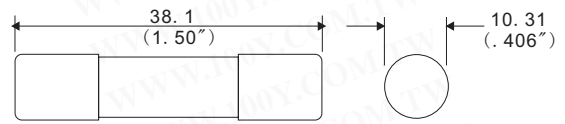

Part No.	Product No.	Manufacturer	Description	Current (A)	Working Volt.	IR	Size
37114	BLF0.5	Littelfuse	Fast-Acting Laminated Body Midget Fuse	0.5A	250V		38.1*10.31mm
37115	BLF1	Littelfuse	Fast-Acting Laminated Body Midget Fuse	1A	250V		38.1*10.31mm
37116	BLF1.5	Littelfuse	Fast-Acting Laminated Body Midget Fuse	1.5A	250V		38.1*10.31mm
37126	BLF10	Littelfuse	Fast-Acting Laminated Body Midget Fuse	10A	250V		38.1*10.31mm
37127	BLF12	Littelfuse	Fast-Acting Laminated Body Midget Fuse	12A	250V		38.1*10.31mm
37128	BLF15	Littelfuse	Fast-Acting Laminated Body Midget Fuse	15A	250V		38.1*10.31mm
37117	BLF2	Littelfuse	Fast-Acting Laminated Body Midget Fuse	2A	250V		38.1*10.31mm
37118	BLF2.5	Littelfuse	Fast-Acting Laminated Body Midget Fuse	2.5A	250V		38.1*10.31mm
37129	BLF20	Littelfuse	Fast-Acting Laminated Body Midget Fuse	20A	125V		38.1*10.31mm
37130	BLF25	Littelfuse	Fast-Acting Laminated Body Midget Fuse	25A	125V		38.1*10.31mm
37119	BLF3	Littelfuse	Fast-Acting Laminated Body Midget Fuse	3A	250V		38.1*10.31mm
37131	BLF30	Littelfuse	Fast-Acting Laminated Body Midget Fuse	30A	125V		38.1*10.31mm
37120	BLF4	Littelfuse	Fast-Acting Laminated Body Midget Fuse	4A	250V		38.1*10.31mm
37121	BLF5	Littelfuse	Fast-Acting Laminated Body Midget Fuse	5A	250V		38.1*10.31mm
37122	BLF6	Littelfuse	Fast-Acting Laminated Body Midget Fuse	6A	250V		38.1*10.31mm
37123	BLF6.25	Littelfuse	Fast-Acting Laminated Body Midget Fuse	6.25A	250V		38.1*10.31mm
14489	BLF7	Littelfuse	Fast-Acting Laminated Body Midget Fuse	7A	250V	10KA	38.1*10.31mm
37124	BLF8	Littelfuse	Fast-Acting Laminated Body Midget Fuse	8A	250V		38.1*10.31mm
37125	BLF9	Littelfuse	Fast-Acting Laminated Body Midget Fuse	9A	250V		38.1*10.31mm