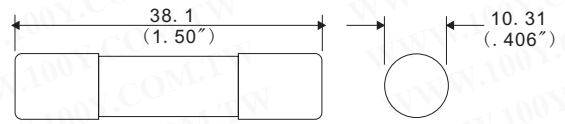

Part No.	Product No.	Manufacturer	Description	Current (A)	Working Volt.	IR	Size
37132	BLN1	Littelfuse	Supplementary Overcurrent Protection Fast-Acting Laminated	1A	250V	10000A 250V	38.1*10.31mm
37133	BLN1.5	Littelfuse	Supplementary Overcurrent Protection Fast-Acting Laminated	1.5A	250V	10000A 250V	38.1*10.31mm
37140	BLN10	Littelfuse	Supplementary Overcurrent Protection Fast-Acting Laminated	10A	250V	10000A 250V	38.1*10.31mm
37141	BLN12	Littelfuse	Supplementary Overcurrent Protection Fast-Acting Laminated	12A	250V	10000A 250V	38.1*10.31mm
37142	BLN15	Littelfuse	Supplementary Overcurrent Protection Fast-Acting Laminated	15A	250V	10000A 250V	38.1*10.31mm
37134	BLN2	Littelfuse	Supplementary Overcurrent Protection Fast-Acting Laminated	2A	250V		38.1*10.31mm
37143	BLN20	Littelfuse	Supplementary Overcurrent Protection Fast-Acting Laminated	20A	250V	10000A 250V	38.1*10.31mm
37144	BLN25	Littelfuse	Supplementary Overcurrent Protection Fast-Acting Laminated	25A	250V	10000A 250V	38.1*10.31mm
37135	BLN3	Littelfuse	Supplementary Overcurrent Protection Fast-Acting Laminated	3A	250V	10000A 250V	38.1*10.31mm
37136	BLN4	Littelfuse	Supplementary Overcurrent Protection Fast-Acting Laminated	4A	250V	10000A 250V	38.1*10.31mm
37137	BLN5	Littelfuse	Supplementary Overcurrent Protection Fast-Acting Laminated	5A	250V	10000A 250V	38.1*10.31mm
37138	BLN6	Littelfuse	Supplementary Overcurrent Protection Fast-Acting Laminated	6A	250V	10000A 250V	38.1*10.31mm
37139	BLN8	Littelfuse	Supplementary Overcurrent Protection Fast-Acting Laminated	8A	250V	10000A 250V	38.1*10.31mm