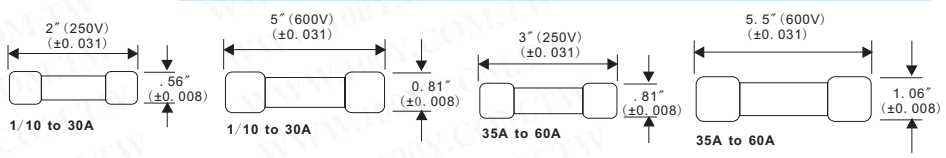

# Bussmann NON&NOS Fuse Series

Detailed product specifications are available on: [us.100y.com.tw](http://us.100y.com.tw)

NON-125  
NON-150  
NON-200

Ampere Rating: 1/8 to 600A  
Voltage Rating:

NON: 250Vac, 125Vdc (0-100Aa)  
NOS: 600Vac Non-current-limiting

### GENERAL INFORMATION

- Protect lighting, heating and other circuits not subject to temporary surges and where available short-circuit currents are relatively low.
- ONE-TIME fuse do not have any appreciable degree of time-delay and thus should not be specified in circuits where large transients or motor overloads occur.
- For general purpose circuits, size at ampere rating of circuit
- For motor circuits, size at 300% to 400%