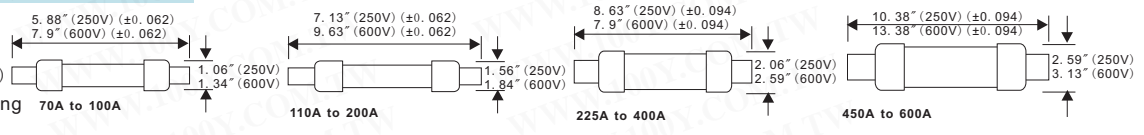

# Bussmann NON&NOS Fuse Series

Detailed product specifications are available on: [us.100y.com.tw](http://us.100y.com.tw)

NON-125  
NON-150  
NON-200

Ampere Rating: 1/8 to 600A  
Voltage Rating:

NON: 250Vac, 125Vdc (0-100Aa)  
NOS: 600Vac Non-current-limiting

### GENERAL INFORMATION

- Protect lighting, heating and other circuits not subject to temporary surges and where available short-circuit currents are relatively low.
- ONE-TIME fuse do not have any appreciable degree of time-delay and thus should not be specified in circuits where large transients or motor overloads occur.
- For general purpose circuits, size at ampere rating of circuit
- For motor circuits, size at 300% to 400%