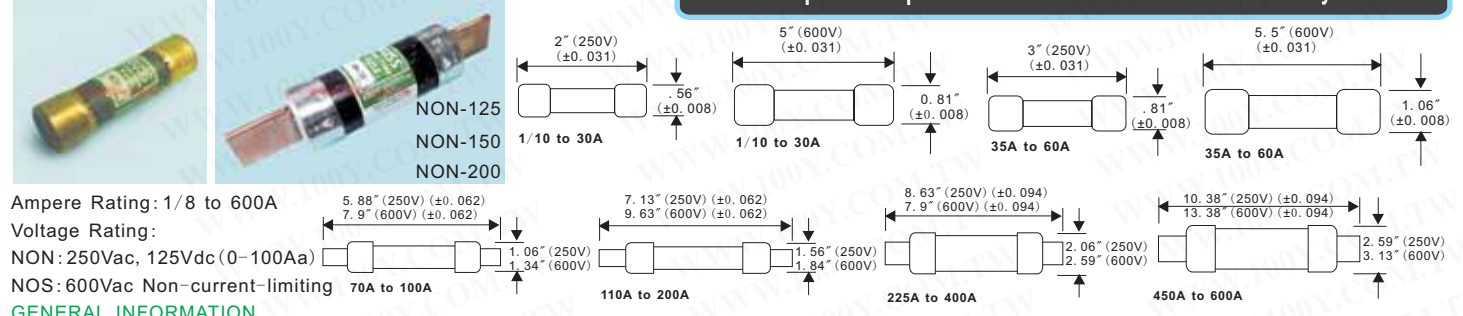

Bussmann_NON&NOS Fuse Series

Detailed product specifications are available on: us.100y.com.tw

Ampere Rating: 1/8 to 600A
Voltage Rating:
NON: 250Vac, 125Vdc (0-100Aa)
NOS: 600Vac Non-current-limiting

GENERAL INFORMATION

- Protect lighting, heating and other circuits not subject to temporary surges and where available short-circuit currents are relatively low.
- ONE-TIME fuse do not have any appreciable degree of time-delay and thus should not be specified in circuits where large transients or motor overloads occur.
- For general purpose circuits, size at ampere rating of circuit
- For motor circuits, size at 300% to 400%

Part No.	Product No.	Manufacturer	Description	Current (A)	Working Volt.	IR (A)	Size
27541	NON-0.125	Bussmann	NON Series One-Time General Purpose Fuse	0.125A	250VAC	50,000A	14.5*50mm
27542	NON-0.5	Bussmann	NON Series One-Time General Purpose Fuse	0.5A	250VAC	50,000A	14.5*50mm
27543	NON-0.75	Bussmann	NON Series One-Time General Purpose Fuse	0.75A	250VAC	50,000A	14.5*50mm
27544	NON-0.8	Bussmann	NON Series One-Time General Purpose Fuse	0.8A	250VAC	50,000A	14.5*50mm
10035	NON-1	Bussmann	NON Series One-Time General Purpose Fuse	1A	250VAC	50,000A	14.5*50mm
27545	NON-1.25	Bussmann	NON Series One-Time General Purpose Fuse	1.25A	250VAC	50,000A	14.5*50mm
27546	NON-1.5	Bussmann	NON Series One-Time General Purpose Fuse	1.5A	250VAC	50,000A	14.5*50mm
27547	NON-1.6	Bussmann	NON Series One-Time General Purpose Fuse	1.6A	250VAC	50,000A	14.5*50mm
4876	NON-10	Bussmann	NON Series One-Time General Purpose Fuse	10A	250VAC	50,000A	14.5*50mm
27567	NON-100	Bussmann	NON Series One-Time General Purpose Fuse	100A	250VAC	10,000A	14.5*50mm
27569	NON-110	Bussmann	NON Series One-Time General Purpose Fuse	110A	250VAC	10,000A	14.5*50mm
19461	NON-12	Bussmann	NON Series One-Time General Purpose Fuse	12A	250Vac	50,000A	14.5*50mm
29504	NON-125	Bussmann	NON Series One-Time General Purpose Fuse	125A	250VAC	10,000A	7.13**1.56"
27570	NON-125	Bussmann	N ON Series One-Time General Purpose Fuse	125A	250VAC	10,000A	14.5*50mm
9917	NON-15	Bussmann	NON Series One-Time General Purpose Fuse	15A	250VAC	50,000A	14.5*50mm
31727	NON-150	Bussmann	NON Series One-Time General Purpose Fuse	150A	250VAC	10,000A	7.13**1.56"
27571	NON-150	Bussmann	NON Series One-Time General Purpose Fuse	150A	250VAC	10,000A	14.5*50mm

T E L : Taiwan : 886-3-5753170
F A X : Taiwan : 886-3-5753172
E-mail : Taiwan : us_sale@100y.com.tw

Shenzhen : 86-755-83298787
Shenzhen : 86-755-83640655
Shenzhen : 100y@163.com

Shanghai : 86-21-54151736
Shanghai : 86-21-64605107
Shanghai : 100y-1@163.com