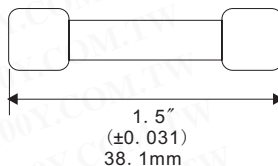

Part No.	Product No.	Manufacturer	Description	Current (A)	Working Volt.	IR (A)	Size
27140	BAN-1	Bussmann	BAN Fuse Fast Acting Miniature Fuse	1A	250V	35A	10.3*38.1mm
27152	BAN-10	Bussmann	BAN Fuse Fast Acting Miniature Fuse	10A	250V	100A	10.3*38.1mm
27153	BAN-12	Bussmann	BAN Fuse Fast Acting Miniature Fuse	12A	250V	200A	10.3*38.1mm
27154	BAN-15	Bussmann	BAN Fuse Fast Acting Miniature Fuse	15A	250V	200A	10.3*38.1mm
27142	BAN-2	Bussmann	BAN Fuse Fast Acting Miniature Fuse	2A	250V	35A	10.3*38.1mm
27155	BAN-20	Bussmann	BAN Fuse Fast Acting Miniature Fuse	20A	250V	750A	10.3*38.1mm
11759	BAN-25	Bussmann	BAN Fuse Fast Acting Miniature Fuse	25A	250V	750A	10.3*38.1mm
27143	BAN-3	Bussmann	BAN Fuse Fast Acting Miniature Fuse	3A	250V	35A	10.3*38.1mm
27156	BAN-30	Bussmann	BAN Fuse Fast Acting Miniature Fuse	30A	250V	750A	10.3*38.1mm
27144	BAN-4	Bussmann	BAN Fuse Fast Acting Miniature Fuse	4A	250V	100A	10.3*38.1mm
27145	BAN-5	Bussmann	BAN Fuse Fast Acting Miniature Fuse	5A	250V	100A	10.3*38.1mm
27146	BAN-6	Bussmann	BAN Fuse Fast Acting Miniature Fuse	6A	250V	100A	10.3*38.1mm
27150	BAN-7	Bussmann	BAN Fuse Fast Acting Miniature Fuse	7A	250V	100A	10.3*38.1mm
27151	BAN-8	Bussmann	BAN Fuse Fast Acting Miniature Fuse	8A	250V	100A	10.3*38.1mm