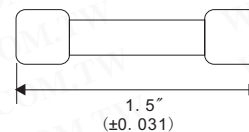

Part No.	Product No.	Manufacturer	Description	Current (A)	Working Volt.	IR (A)	Size
27333	BBS-0.1	Bussmann	BBS Series Fast Acting Miniature Fuse	0.1A	600Vac	10KA	10.3*34.9mm
27334	BBS-0.2	Bussmann	BBS Series Fast Acting Miniature Fuse	0.2A	600Vac	10KA	10.3*34.9mm
27335	BBS-0.25	Bussmann	BBS Series Fast Acting Miniature Fuse	0.25A	600Vac	10KA	10.3*34.9mm
27336	BBS-0.4	Bussmann	BBS Series Fast Acting Miniature Fuse	0.4A	600Vac	10KA	10.3*34.9mm
27337	BBS-0.6	Bussmann	BBS Series Fast Acting Miniature Fuse	0.6A	600Vac	10KA	10.3*34.9mm