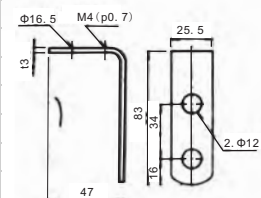

Layer	L
1	113
2	178
3	243
4	308
5	373