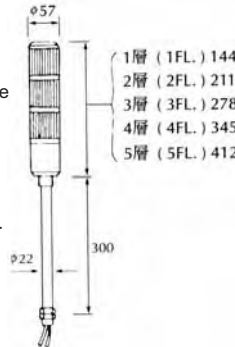

Part No.	Product No.	Description	Flash/ Spot	Voltage	Floor	Color (up? down)
11249	T24-RYGBa	Tower light	Standard pole	24V	4	Red, Yellow, Green, Blue
26829	T24-RYG Clear	Tower light	Standard pole	24V	4	Red, Yellow, Green, Clear
11169	T24-Rya	Tower light	Standard pole	24V	2	Red, Yellow