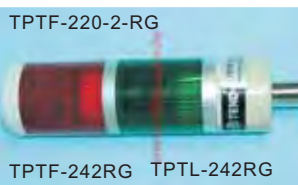

FIRE & SECURITY & CCTV

Detailed product specifications are available on: us.100y.com.tw

Stacking Beacons

FEATURES

- Domes for the assorted colors: available in red, yellow, blue, green and transparent
- Easy to repair: only to loose a screw for replacing the lenses or bulbs
- Only installing one tower light: it can show the different signals for the production flow of machine
- Two kinds of indications: by the styles of steady-burn (LT) or flashing (LTF).
- With elegant design: can be clearly seen the efficiency from any directions

Usage: suitable for automated plant and all kinds of automatized machines: robot, textile machines, injection molding machines, plastic extruding machines, etc.

To indicate assorted abnormal conditions in plant equipments or automatic production lines.

Suitable for game machines: pachinko etc.

Part No.	Product No.	Description	Flash/ Spot	Voltage	Floor	Color (up? down)
36608	LT-110-RG	Tower light	Standard Pole	110V	2	Red, Green
39011	LT-110-RYGa	Tower light	Standard Pole	110V	3	Red, Yellow, Green
29295	LT-12-RYG	Tower light	Standard Pole	12V	3	Red, Yellow, Green
24075	LT-24-RBYG	Tower light	Standard Pole	24V	4	Red, Blue, Yellow, Green
29292	LT-24-RR	Tower light	Standard Pole	24V	2	Red, Red
29293	LT-24-RRR	Tower light	Standard Pole	24V	3	Red, Red, Red

FEATURES

- Domes for the assorted colors: available in red, yellow, blue, green and transparent
- Easy to repair: only to loose a screw for replacing the lenses or bulbs
- Only installing one tower light: it can show the different signals for the production flow of machine
- Two kinds of indications: by the styles of steady-burn (LT) or flashing (LTF).
- With elegant design: can be clearly seen the efficiency from any directions