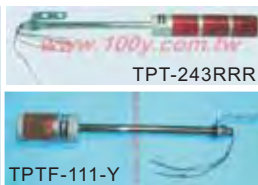

FIRE & SECURITY & CCTV

Detailed product specifications are available on: us.100y.com.tw

Stacking Beacons

FEATURES

- Domes for the assorted colors: available in red, yellow, blue, green and transparent
- Easy to repair: only to loose a screw for replacing the lenses or bulbs
- Only installing one tower light: it can show the different signals for the production flow of machine
- Two kinds of indications: by the styles of steady-burn (LT) or flashing (LTF).
- With elegant design: can be clearly seen the efficiency from any directions

Usage: suitable for automated plant and all kinds of automatized machines: robot, textile machines, injection molding machines, plastic extruding machines, etc.

To indicate assorted abnormal conditions in plant equipments or automatic production lines.

Suitable for game machines: pachinko etc.

Part No.	Product No.	Description	Flash/ Spot	Voltage	Floor	Color (up? down)
36608	LT-110-RG	Tower light	Standard Pole	110V	2	Red, Green
39011	LT-110-RYGa	Tower light	Standard Pole	110V	3	Red, Yellow, Green
29295	LT-12-RYG	Tower light	Standard Pole	12V	3	Red, Yellow, Green
24075	LT-24-RBYG	Tower light	Standard Pole	24V	4	Red, Blue, Yellow, Green
29292	LT-24-RR	Tower light	Standard Pole	24V	2	Red, Red
29293	LT-24-RRR	Tower light	Standard Pole	24V	3	Red, Red, Red

FEATURES

- Domes for the assorted colors: available in red, yellow, blue, green and transparent
- Easy to repair: only to loose a screw for replacing the lenses or bulbs
- Only installing one tower light: it can show the different signals for the production flow of machine
- Two kinds of indications: by the styles of steady-burn (LT) or flashing (LTF).
- With elegant design: can be clearly seen the efficiency from any directions