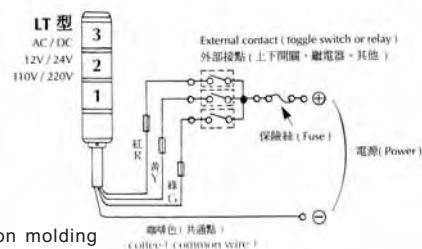

FIRE & SECURITY & CCTV

Detailed product specifications are available on: us.100y.com.tw

Stacking Beacons

FEATURES

- Domes for the assorted colors: available in red, yellow, blue, green and transparent
- Easy to repair: only to loose a screw for replacing the lenses or bulbs
- Only installing one tower light: it can show the different signals for the production flow of machine
- Two kinds of indications: by the styles of steady-burn (LT) or flashing (LTF).
- With elegant design: can be clearly seen the efficiency from any directions