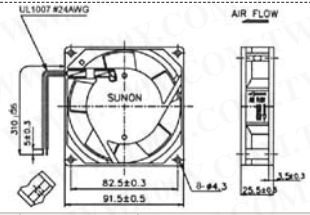

Unit: mm

Part No.	Product No.	Manufacturer	Description	Air Flow(CFM)	Size(mm)	Current(A)	Watts	Noise (dBA)	Volt.	r.p.m	Ball/Sleeve
1787	DP201AT2122HSL	SUNON	"SUNON"AC Axial Fan	64/77	120*120*25mm	0.09/0.09	19/18	43/45	220/240	2000/2200	Sleeve
19737	DP201AT2122HST	SUNON	"SUNON"AC Axial Fan	64/77	120*120*25mm	0.09/0.09	19/18	43/45	220/240	2000/2200	Sleeve
11383	SP101AT1122HSL.GN	SUNON	"SUNON" 115VAC Axial Fan	64/77	120*120*25mm	0.21/0.19	19/18	43/45	115	2000/2200	Sleeve
19738	SP101AT1122HST	SUNON	"SUNON" 115VAC Axial Fan	64/77	120*120*25mm	0.19/0.18	19/18	43/45	115	2000/2200	Sleeve

Unit: mm

- Bearing type: ball/sleeve bearing
- Air flow: 23-31 CFM

Part No.	Product No.	Manufacturer	Description	Air Flow(CFM)	Size(mm)	Current(A)	Watts	Noise (dBA)	Volt.	r.p.m	Ball/Sleeve
2755	SF11580A1083HSL	SUNON	"SUNON" AC Axial Fan	23/30	80*80*38	0.15/0.13	14/12	31/35	115	2300/2750	Sleeve
2754	SF23080A2083HSL	SUNON	"SUNON" AC Axial Fan	23/30	80*80*38	0.07/0.06	14/13.5	31/35	220/240	2300/2750	Sleeve

#### SF11580AT1082HSL.GN

Part No.	Product No.	Manufacturer	Description	Air Flow(CFM)	Size(mm)	Current(A)	Watts	Noise (dBA)	Volt.	r.p.m	Ball/Sleeve
39689	SF11580AT1082HSL.GN	SUNON	"SUNON"AC Axial Fan	17/21	80*80*25mm	0.12/0.10	12/11	29/33	115V	2300/2750	Sleeve

Unit: mm

- Bearing type: ball/sleeve bearing
- Air flow: 23-31 CFM

Part No.	Product No.	Manufacturer	Description	Air Flow(CFM)	Size(mm)	Current(A)	Watts	Noise (dBA)	Volt.	r.p.m	Ball/Sleeve
5000	SF11592A1092HST	SUNON	"SUNON"AC Axial Fan	29/36	92*92*25mm	0.13A	13/12	36/39	115V	2250/2750	Sleeve
10630	SF23092A2092HST.GN	SUNON	"SUNON"230VAC Axial Fan	29/36	92*92*25mm	0.07/0.06	14.5/14	36/39	220/240	2250/2750	Sleeve