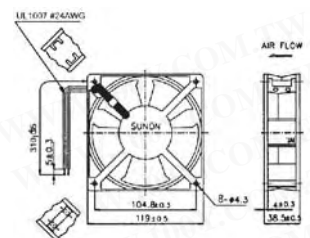

### AC Axial Fan

Detailed product specifications are available on: [us.100y.com.tw](http://us.100y.com.tw)

- Bearing type: ball/sleeve bearing
- Air flow: 70-117 CFM

Part No.	Product No.	Manufacturer	Description	Air Flow(CFM)	Size(mm)	Current(A)	Watts	Noise (dBA)	Volt.	r.p.m	Ball/Sleeve
2753	DP201A2123HSL.GN	SUNON	"SUNON"AC Axial Fan	85/105	120*120*38	0.125/0.11	20/19	43/48	220/240	2550/2900	Sleeve
5806	SP101A1123HSL	SUNON	"SUNON" 115VAC Axial Fan	85/105	120*120*38mm	0.21/0.18	20/18	43/48	115V	2550/2900	Sleeve
23787	SP101A1123HST	SUNON	SUNON_115VAC Axial Fan	85/105	120*120*38mm	0.21/0.18	20/18	43/48	115V	2550/2900	Sleeve
17849	SP201A2123HBL	SUNON	"SUNON"AC Axial Fan	87/107	120*120*38	0.125/0.11	20/19	45/50	220/240	2750/3050	Ball

Unit: mm

Part No.	Product No.	Manufacturer	Description	Air Flow(CFM)	Size(mm)	Current(A)	Watts	Noise (dBA)	Volt.	r.p.m	Ball/Sleeve
1787	DP201AT2122HSL	SUNON	"SUNON"AC Axial Fan	64/77	120*120*25mm	0.09/0.09	19/18	43/45	220/240	2000/2200	Sleeve
19737	DP201AT2122HST	SUNON	"SUNON"AC Axial Fan	64/77	120*120*25mm	0.09/0.09	19/18	43/45	220/240	2000/2200	Sleeve
11383	SP101AT1122HSL.GN	SUNON	"SUNON" 115VAC Axial Fan	64/77	120*120*25mm	0.21/0.19	19/18	43/45	115	2000/2200	Sleeve
19738	SP101AT1122HST	SUNON	"SUNON" 115VAC Axial Fan	64/77	120*120*25mm	0.19/0.18	19/18	43/45	115	2000/2200	Sleeve

Unit: mm

- Bearing type: ball/sleeve bearing
- Air flow: 23-31 CFM

Part No.	Product No.	Manufacturer	Description	Air Flow(CFM)	Size(mm)	Current(A)	Watts	Noise (dBA)	Volt.	r.p.m	Ball/Sleeve
2755	SF11580A1083HSL	SUNON	"SUNON" AC Axial Fan	23/30	80*80*38	0.15/0.13	14/12	31/35	115	2300/2750	Sleeve
2754	SF23080A2083HSL	SUNON	"SUNON" AC Axial Fan	23/30	80*80*38	0.07/0.06	14/13.5	31/35	220/240	2300/2750	Sleeve

#### SF11580AT1082HSL.GN

Part No.	Product No.	Manufacturer	Description	Air Flow(CFM)	Size(mm)	Current(A)	Watts	Noise (dBA)	Volt.	r.p.m	Ball/Sleeve
39689	SF11580AT1082HSL.GN	SUNON	"SUNON"AC Axial Fan	17/21	80*80*25mm	0.12/0.10	12/11	29/33	115V	2300/2750	Sleeve