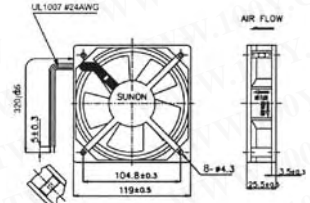

### AC Axial Fan

Detailed product specifications are available on: [us.100y.com.tw](http://us.100y.com.tw)

- Bearing type: ball/sleeve bearing
- Air flow: 70-117 CFM

Part No.	Product No.	Manufacturer	Description	Air Flow(CFM)	Size(mm)	Current(A)	Watts	Noise (dBA)	Volt.	r.p.m	Ball/Sleeve
2753	DP201A2123HSL.GN	SUNON	"SUNON"AC Axial Fan	85/105	120*120*38	0.125/0.11	20/19	43/48	220/240	2550/2900	Sleeve
5806	SP101A1123HSL	SUNON	"SUNON" 115VAC Axial Fan	85/105	120*120*38mm	0.21/0.18	20/18	43/48	115V	2550/2900	Sleeve
23787	SP101A1123HST	SUNON	SUNON_115VAC Axial Fan	85/105	120*120*38mm	0.21/0.18	20/18	43/48	115V	2550/2900	Sleeve
17849	SP201A2123HBL	SUNON	"SUNON"AC Axial Fan	87/107	120*120*38	0.125/0.11	20/19	45/50	220/240	2750/3050	Ball

Unit: mm

Part No.	Product No.	Manufacturer	Description	Air Flow(CFM)	Size(mm)	Current(A)	Watts	Noise (dBA)	Volt.	r.p.m	Ball/Sleeve
1787	DP201AT2122HSL	SUNON	"SUNON"AC Axial Fan	64/77	120*120*25mm	0.09/0.09	19/18	43/45	220/240	2000/2200	Sleeve
19737	DP201AT2122HST	SUNON	"SUNON"AC Axial Fan	64/77	120*120*25mm	0.09/0.09	19/18	43/45	220/240	2000/2200	Sleeve
11383	SP101AT1122HSL.GN	SUNON	"SUNON" 115VAC Axial Fan	64/77	120*120*25mm	0.21/0.19	19/18	43/45	115	2000/2200	Sleeve
19738	SP101AT1122HST	SUNON	"SUNON" 115VAC Axial Fan	64/77	120*120*25mm	0.19/0.18	19/18	43/45	115	2000/2200	Sleeve

Unit: mm

- Bearing type: ball/sleeve bearing
- Air flow: 23-31 CFM

Part No.	Product No.	Manufacturer	Description	Air Flow(CFM)	Size(mm)	Current(A)	Watts	Noise (dBA)	Volt.	r.p.m	Ball/Sleeve
2755	SF11580A1083HSL	SUNON	"SUNON" AC Axial Fan	23/30	80*80*38	0.15/0.13	14/12	31/35	115	2300/2750	Sleeve
2754	SF23080A2083HSL	SUNON	"SUNON" AC Axial Fan	23/30	80*80*38	0.07/0.06	14/13.5	31/35	220/240	2300/2750	Sleeve

#### SF11580AT1082HSL.GN

Part No.	Product No.	Manufacturer	Description	Air Flow(CFM)	Size(mm)	Current(A)	Watts	Noise (dBA)	Volt.	r.p.m	Ball/Sleeve
39689	SF11580AT1082HSL.GN	SUNON	"SUNON"AC Axial Fan	17/21	80*80*25mm	0.12/0.10	12/11	29/33	115V	2300/2750	Sleeve