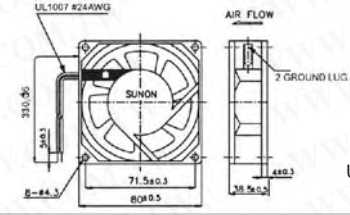

### AC Axial Fan

Detailed product specifications are available on: [us.100y.com.tw](http://us.100y.com.tw)

- Bearing type: ball/sleeve bearing
- Air flow: 70-117 CFM

Part No.	Product No.	Manufacturer	Description	Air Flow(CFM)	Size(mm)	Current(A)	Watts	Noise (dBA)	Volt.	r.p.m	Ball/Sleeve
2753	DP201A2123HSL.GN	SUNON	"SUNON"AC Axial Fan	85/105	120*120*38	0.125/0.11	20/19	43/48	220/240	2550/2900	Sleeve
5806	SP101A1123HSL	SUNON	"SUNON" 115VAC Axial Fan	85/105	120*120*38mm	0.21/0.18	20/18	43/48	115V	2550/2900	Sleeve
23787	SP101A1123HST	SUNON	SUNON_115VAC Axial Fan	85/105	120*120*38mm	0.21/0.18	20/18	43/48	115V	2550/2900	Sleeve
17849	SP201A2123HBL	SUNON	"SUNON"AC Axial Fan	87/107	120*120*38	0.125/0.11	20/19	45/50	220/240	2750/3050	Ball

Unit: mm

Part No.	Product No.	Manufacturer	Description	Air Flow(CFM)	Size(mm)	Current(A)	Watts	Noise (dBA)	Volt.	r.p.m	Ball/Sleeve
1787	DP201AT2122HSL	SUNON	"SUNON"AC Axial Fan	64/77	120*120*25mm	0.09/0.09	19/18	43/45	220/240	2000/2200	Sleeve
19737	DP201AT2122HST	SUNON	"SUNON"AC Axial Fan	64/77	120*120*25mm	0.09/0.09	19/18	43/45	220/240	2000/2200	Sleeve
11383	SP101AT1122HSL.GN	SUNON	"SUNON" 115VAC Axial Fan	64/77	120*120*25mm	0.21/0.19	19/18	43/45	115	2000/2200	Sleeve
19738	SP101AT1122HST	SUNON	"SUNON" 115VAC Axial Fan	64/77	120*120*25mm	0.19/0.18	19/18	43/45	115	2000/2200	Sleeve

Unit: mm

- Bearing type: ball/sleeve bearing
- Air flow: 23-31 CFM

Part No.	Product No.	Manufacturer	Description	Air Flow(CFM)	Size(mm)	Current(A)	Watts	Noise (dBA)	Volt.	r.p.m	Ball/Sleeve
2755	SF11580A1083HSL	SUNON	"SUNON" AC Axial Fan	23/30	80*80*38	0.15/0.13	14/12	31/35	115	2300/2750	Sleeve
2754	SF23080A2083HSL	SUNON	"SUNON" AC Axial Fan	23/30	80*80*38	0.07/0.06	14/13.5	31/35	220/240	2300/2750	Sleeve

#### SF11580AT1082HSL.GN

Part No.	Product No.	Manufacturer	Description	Air Flow(CFM)	Size(mm)	Current(A)	Watts	Noise (dBA)	Volt.	r.p.m	Ball/Sleeve
39689	SF11580AT1082HSL.GN	SUNON	"SUNON"AC Axial Fan	17/21	80*80*25mm	0.12/0.10	12/11	29/33	115V	2300/2750	Sleeve