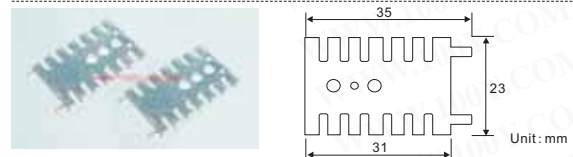

Dual In Line Heat Sink

Part No.	Product No.	Description	Size
16966	AK-146-30mm+Pin	Dual In Line Heat Sink	30*25*18mm

Dual In Line Heat Sink

Part No.	Product No.	Description	Size
16964	AK-147-25mm	Dual In Line Heat Sink	25*14.5*17mm

Dual In Line Heat Sink

Part No.	Product No.	Description	Size
1751	AK-150	Dual In Line Heat Sink	20W*24H*25D

Dual In Line Heat Sink

Part No.	Product No.	Description	Size
5993	AK-151-20mm	Dual In Line Heat Sink	18W*20H*14D

Dual In Line Heat Sink

Part No.	Product No.	Description	Size
16963	AK-152-20mm	Dual In Line Heat Sink	20*15*10mm

Dual In Line Heat Sink

Part No.	Product No.	Description	Size
1753	AK-197	Dual In Line Heat Sink	31H*23W