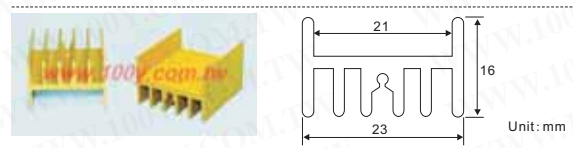

Dual In Line Heat Sink

Detailed product specifications are available on: us.100y.com.tw

Dual In Line Heat Sink

Part No.	Product No.	Description	Size
5991	AK-141-50mm	Dual In Line Heat Sink	50W*21D*50H

AK-143-25mm+Pin

AK-143-30mm+Pin

Part No.	Product No.	Description	Size
5994	AK-143-25mm+Pin	Dual In Line Heat Sink	24W*25H*16D
1758	AK-143-30mm+Pin	Dual In Line Heat Sink	24W*16D*30H

Dual In Line Heat Sink

Part No.	Product No.	Description	Size
16958	AK-145-25mm	Dual In Line Heat Sink	23*25*16mm

Dual In Line Heat Sink

Part No.	Product No.	Description	Size
16966	AK-146-30mm+Pin	Dual In Line Heat Sink	30*25*18mm

Dual In Line Heat Sink

Part No.	Product No.	Description	Size
16964	AK-147-25mm	Dual In Line Heat Sink	25*14.5*17mm

Dual In Line Heat Sink

Part No.	Product No.	Description	Size
1751	AK-150	Dual In Line Heat Sink	20W*24H*25D

Dual In Line Heat Sink

Part No.	Product No.	Description	Size
5993	AK-151-20mm	Dual In Line Heat Sink	18W*20H*14D