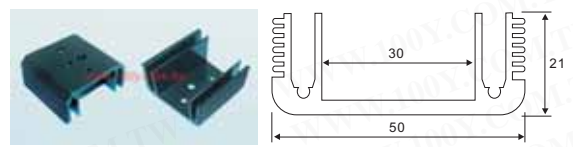

Dual In Line Heat Sink

Detailed product specifications are available on: us.100y.com.tw

Dual In Line Heat Sink

Part No.	Product No.	Description	Size
5991	AK-141-50mm	Dual In Line Heat Sink	50W*21D*50H

AK-143-25mm+Pin

AK-143-30mm+Pin

Part No.	Product No.	Description	Size
5994	AK-143-25mm+Pin	Dual In Line Heat Sink	24W*25H*16D
1758	AK-143-30mm+Pin	Dual In Line Heat Sink	24W*16D*30H

Dual In Line Heat Sink

Part No.	Product No.	Description	Size
16958	AK-145-25mm	Dual In Line Heat Sink	23*25*16mm

Dual In Line Heat Sink

Part No.	Product No.	Description	Size
16966	AK-146-30mm+Pin	Dual In Line Heat Sink	30*25*18mm

Dual In Line Heat Sink

Part No.	Product No.	Description	Size
16964	AK-147-25mm	Dual In Line Heat Sink	25*14.5*17mm

Dual In Line Heat Sink

Part No.	Product No.	Description	Size
1751	AK-150	Dual In Line Heat Sink	20W*24H*25D

Dual In Line Heat Sink

Part No.	Product No.	Description	Size
5993	AK-151-20mm	Dual In Line Heat Sink	18W*20H*14D