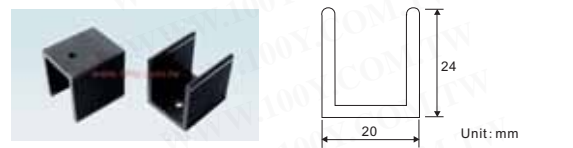

Dual In Line Heat Sink

Detailed product specifications are available on: us.100y.com.tw

Dual In Line Heat Sink

Part No.	Product No.	Description	Size
5991	AK-141-50mm	Dual In Line Heat Sink	50W*21D*50H

AK-143-25mm+Pin

AK-143-30mm+Pin

Part No.	Product No.	Description	Size
5994	AK-143-25mm+Pin	Dual In Line Heat Sink	24W*25H*16D
1758	AK-143-30mm+Pin	Dual In Line Heat Sink	24W*16D*30H

Dual In Line Heat Sink

Part No.	Product No.	Description	Size
16958	AK-145-25mm	Dual In Line Heat Sink	23*25*16mm

Dual In Line Heat Sink

Part No.	Product No.	Description	Size
16966	AK-146-30mm+Pin	Dual In Line Heat Sink	30*25*18mm

Dual In Line Heat Sink

Part No.	Product No.	Description	Size
16964	AK-147-25mm	Dual In Line Heat Sink	25*14.5*17mm

Dual In Line Heat Sink

Part No.	Product No.	Description	Size
1751	AK-150	Dual In Line Heat Sink	20W*24H*25D

Dual In Line Heat Sink

Part No.	Product No.	Description	Size
5993	AK-151-20mm	Dual In Line Heat Sink	18W*20H*14D