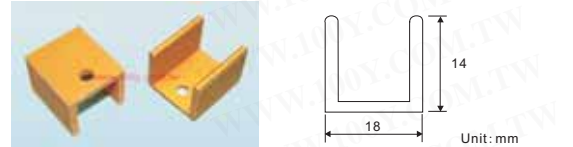

AK-143-30mm+Pin

Part No.	Product No.	Description	Size
5994	AK-143-25mm+Pin	Dual In Line Heat Sink	24W*25H*16D
1758	AK-143-30mm+Pin	Dual In Line Heat Sink	24W*16D*30H

Dual In Line Heat Sink

Part No.	Product No.	Description	Size
16958	AK-145-25mm	Dual In Line Heat Sink	23*25*16mm

Dual In Line Heat Sink

Part No.	Product No.	Description	Size
16966	AK-146-30mm+Pin	Dual In Line Heat Sink	30*25*18mm

Dual In Line Heat Sink

Part No.	Product No.	Description	Size
16964	AK-147-25mm	Dual In Line Heat Sink	25*14.5*17mm

Dual In Line Heat Sink

Part No.	Product No.	Description	Size
1751	AK-150	Dual In Line Heat Sink	20W*24H*25D

Dual In Line Heat Sink

Part No.	Product No.	Description	Size
5993	AK-151-20mm	Dual In Line Heat Sink	18W*20H*14D