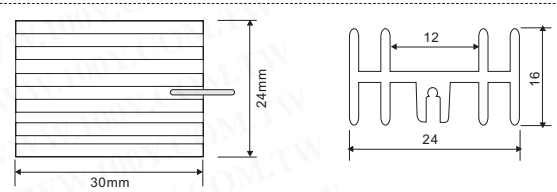

Dual In Line Heat Sink

Detailed product specifications are available on: us.100y.com.tw

Dual In Line Heat Sink

Part No.	Product No.	Description	Size
5991	AK-141-50mm	Dual In Line Heat Sink	50W*21D*50H

AK-143-25mm+Pin

AK-143-30mm+Pin

Part No.	Product No.	Description	Size
5994	AK-143-25mm+Pin	Dual In Line Heat Sink	24W*25H*16D
1758	AK-143-30mm+Pin	Dual In Line Heat Sink	24W*16D*30H

Dual In Line Heat Sink

Part No.	Product No.	Description	Size
16958	AK-145-25mm	Dual In Line Heat Sink	23*25*16mm

Dual In Line Heat Sink

Part No.	Product No.	Description	Size
16966	AK-146-30mm+Pin	Dual In Line Heat Sink	30*25*18mm

Dual In Line Heat Sink

Part No.	Product No.	Description	Size
16964	AK-147-25mm	Dual In Line Heat Sink	25*14.5*17mm

Dual In Line Heat Sink

Part No.	Product No.	Description	Size
1751	AK-150	Dual In Line Heat Sink	20W*24H*25D

Dual In Line Heat Sink

Part No.	Product No.	Description	Size
5993	AK-151-20mm	Dual In Line Heat Sink	18W*20H*14D