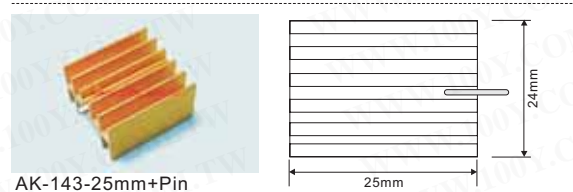

Dual In Line Heat Sink

Detailed product specifications are available on: us.100y.com.tw

Dual In Line Heat Sink

Part No.	Product No.	Description	Size
5991	AK-141-50mm	Dual In Line Heat Sink	50W*21D*50H

AK-143-25mm+Pin

AK-143-30mm+Pin

Part No.	Product No.	Description	Size
5994	AK-143-25mm+Pin	Dual In Line Heat Sink	24W*25H*16D
1758	AK-143-30mm+Pin	Dual In Line Heat Sink	24W*16D*30H

Dual In Line Heat Sink

Part No.	Product No.	Description	Size
16958	AK-145-25mm	Dual In Line Heat Sink	23*25*16mm

Dual In Line Heat Sink

Part No.	Product No.	Description	Size
16966	AK-146-30mm+Pin	Dual In Line Heat Sink	30*25*18mm

Dual In Line Heat Sink

Part No.	Product No.	Description	Size
16964	AK-147-25mm	Dual In Line Heat Sink	25*14.5*17mm

Dual In Line Heat Sink

Part No.	Product No.	Description	Size
1751	AK-150	Dual In Line Heat Sink	20W*24H*25D

Dual In Line Heat Sink

Part No.	Product No.	Description	Size
5993	AK-151-20mm	Dual In Line Heat Sink	18W*20H*14D