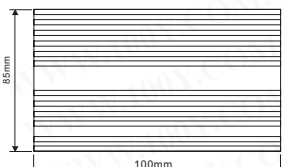

# Dual In Line Heat Sink

Detailed product specifications are available on: [us.100y.com.tw](http://us.100y.com.tw)

Part No.	Product No.	Description	Size
1746	AK-035-100mm	Dual In Line Heat Sink	85W*13H*100Dmm

Part No.	Product No.	Description	Size
41750	AK-087-25mm	Dual In Line Heat Sink	43W*25H*13D
8354	AK-087-25mm	Dual In Line Heat Sink Black	43W*25H*13D

Part No.	Product No.	Description	Size
16965	AK-094-16mm+Pin	Dual In Line Heat Sink	16*16*14mm

Part No.	Product No.	Description	Size
1750	AK-101-15mm	Dual In Line Heat Sink	16W*8H*15D

Unit: mm

Part No.	Product No.	Description	Size
29436	AK-106-100mm	Dual In Line Heat Sink	121W*38H*100Dmm

Part No.	Product No.	Description	Size
1747	AK-109-100mm	Dual In Line Heat Sink	102W*25H*100D
1748	AK-109-200mm	Dual In Line Heat Sink	102W*25H*200D

Unit: mm

Part No.	Product No.	Description	Size
1756	AK-122-25mm+Pin	Dual In Line Heat Sink	42W*25H*25Dmm
30865	AK-122-50mm+Pin	Dual In Line Heat Sink	42W*25H*50Dmm

Dual In Line Heat Sink

Part No.	Product No.	Description	Size
5990	AK-132-24mm+Pin	Dual In Line Heat Sink	35W*24H*12D