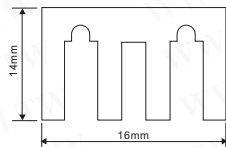

# Dual In Line Heat Sink

Detailed product specifications are available on: [us.100y.com.tw](http://us.100y.com.tw)

Part No.	Product No.	Description	Size
1746	AK-035-100mm	Dual In Line Heat Sink	85W*13H*100Dmm

Part No.	Product No.	Description	Size
41750	AK-087-25mm	Dual In Line Heat Sink	43W*25H*13D
8354	AK-087-25mm	Dual In Line Heat Sink Black	43W*25H*13D

Part No.	Product No.	Description	Size
16965	AK-094-16mm+Pin	Dual In Line Heat Sink	16*16*14mm

Part No.	Product No.	Description	Size
1750	AK-101-15mm	Dual In Line Heat Sink	16W*8H*15D

Unit: mm

Part No.	Product No.	Description	Size
29436	AK-106-100mm	Dual In Line Heat Sink	121W*38H*100Dmm

Part No.	Product No.	Description	Size
1747	AK-109-100mm	Dual In Line Heat Sink	102W*25H*100D
1748	AK-109-200mm	Dual In Line Heat Sink	102W*25H*200D

Unit: mm

Part No.	Product No.	Description	Size
1756	AK-122-25mm+Pin	Dual In Line Heat Sink	42W*25H*25Dmm
30865	AK-122-50mm+Pin	Dual In Line Heat Sink	42W*25H*50Dmm

Dual In Line Heat Sink

Part No.	Product No.	Description	Size
5990	AK-132-24mm+Pin	Dual In Line Heat Sink	35W*24H*12D