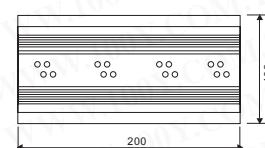

# Dual In Line Heat Sink

Detailed product specifications are available on: [us.100y.com.tw](http://us.100y.com.tw)

Part No.	Product No.	Description	Size
1746	AK-035-100mm	Dual In Line Heat Sink	85W*13H*100Dmm

Part No.	Product No.	Description	Size
41750	AK-087-25mm	Dual In Line Heat Sink	43W*25H*13D
8354	AK-087-25mm	Dual In Line Heat Sink Black	43W*25H*13D

Part No.	Product No.	Description	Size
16965	AK-094-16mm+Pin	Dual In Line Heat Sink	16*16*14mm

Part No.	Product No.	Description	Size
1750	AK-101-15mm	Dual In Line Heat Sink	16W*8H*15D

Unit: mm

Part No.	Product No.	Description	Size
29436	AK-106-100mm	Dual In Line Heat Sink	121W*38H*100Dmm

Part No.	Product No.	Description	Size
1747	AK-109-100mm	Dual In Line Heat Sink	102W*25H*100D
1748	AK-109-200mm	Dual In Line Heat Sink	102W*25H*200D

Unit: mm

Part No.	Product No.	Description	Size
1756	AK-122-25mm+Pin	Dual In Line Heat Sink	42W*25H*25Dmm
30865	AK-122-50mm+Pin	Dual In Line Heat Sink	42W*25H*50Dmm

Dual In Line Heat Sink

Part No.	Product No.	Description	Size
5990	AK-132-24mm+Pin	Dual In Line Heat Sink	35W*24H*12D