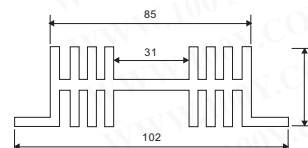

# Dual In Line Heat Sink

Detailed product specifications are available on: [us.100y.com.tw](http://us.100y.com.tw)

Part No.	Product No.	Description	Size
1746	AK-035-100mm	Dual In Line Heat Sink	85W*13H*100Dmm

Part No.	Product No.	Description	Size
41750	AK-087-25mm	Dual In Line Heat Sink	43W*25H*13D
8354	AK-087-25mm	Dual In Line Heat Sink Black	43W*25H*13D

Part No.	Product No.	Description	Size
16965	AK-094-16mm+Pin	Dual In Line Heat Sink	16*16*14mm

Part No.	Product No.	Description	Size
1750	AK-101-15mm	Dual In Line Heat Sink	16W*8H*15D

Unit: mm

Part No.	Product No.	Description	Size
29436	AK-106-100mm	Dual In Line Heat Sink	121W*38H*100Dmm

Part No.	Product No.	Description	Size
1747	AK-109-100mm	Dual In Line Heat Sink	102W*25H*100D
1748	AK-109-200mm	Dual In Line Heat Sink	102W*25H*200D

Unit: mm

Part No.	Product No.	Description	Size
1756	AK-122-25mm+Pin	Dual In Line Heat Sink	42W*25H*25Dmm
30865	AK-122-50mm+Pin	Dual In Line Heat Sink	42W*25H*50Dmm

Dual In Line Heat Sink

Part No.	Product No.	Description	Size
5990	AK-132-24mm+Pin	Dual In Line Heat Sink	35W*24H*12D