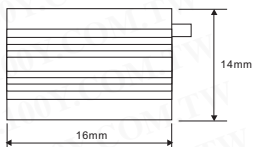

# Dual In Line Heat Sink

Detailed product specifications are available on: [us.100y.com.tw](http://us.100y.com.tw)

Part No.	Product No.	Description	Size
1746	AK-035-100mm	Dual In Line Heat Sink	85W*13H*100Dmm

Part No.	Product No.	Description	Size
41750	AK-087-25mm	Dual In Line Heat Sink	43W*25H*13D
8354	AK-087-25mm	Dual In Line Heat Sink Black	43W*25H*13D

Part No.	Product No.	Description	Size
16965	AK-094-16mm+Pin	Dual In Line Heat Sink	16*16*14mm

Part No.	Product No.	Description	Size
1750	AK-101-15mm	Dual In Line Heat Sink	16W*8H*15D

Unit: mm

Part No.	Product No.	Description	Size
29436	AK-106-100mm	Dual In Line Heat Sink	121W*38H*100Dmm

Part No.	Product No.	Description	Size
1747	AK-109-100mm	Dual In Line Heat Sink	102W*25H*100D
1748	AK-109-200mm	Dual In Line Heat Sink	102W*25H*200D

Unit: mm

Part No.	Product No.	Description	Size
1756	AK-122-25mm+Pin	Dual In Line Heat Sink	42W*25H*25Dmm
30865	AK-122-50mm+Pin	Dual In Line Heat Sink	42W*25H*50Dmm

Dual In Line Heat Sink

Part No.	Product No.	Description	Size
5990	AK-132-24mm+Pin	Dual In Line Heat Sink	35W*24H*12D