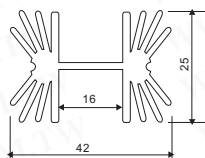

# Dual In Line Heat Sink

Detailed product specifications are available on: [us.100y.com.tw](http://us.100y.com.tw)

Part No.	Product No.	Description	Size
1746	AK-035-100mm	Dual In Line Heat Sink	85W*13H*100Dmm

Part No.	Product No.	Description	Size
41750	AK-087-25mm	Dual In Line Heat Sink	43W*25H*13D
8354	AK-087-25mm	Dual In Line Heat Sink Black	43W*25H*13D

Part No.	Product No.	Description	Size
16965	AK-094-16mm+Pin	Dual In Line Heat Sink	16*16*14mm

Part No.	Product No.	Description	Size
1750	AK-101-15mm	Dual In Line Heat Sink	16W*8H*15D

Unit: mm

Part No.	Product No.	Description	Size
29436	AK-106-100mm	Dual In Line Heat Sink	121W*38H*100Dmm

Part No.	Product No.	Description	Size
1747	AK-109-100mm	Dual In Line Heat Sink	102W*25H*100D
1748	AK-109-200mm	Dual In Line Heat Sink	102W*25H*200D

Unit: mm

Part No.	Product No.	Description	Size
1756	AK-122-25mm+Pin	Dual In Line Heat Sink	42W*25H*25Dmm
30865	AK-122-50mm+Pin	Dual In Line Heat Sink	42W*25H*50Dmm

Dual In Line Heat Sink

Part No.	Product No.	Description	Size
5990	AK-132-24mm+Pin	Dual In Line Heat Sink	35W*24H*12D