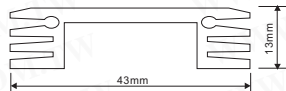

# Dual In Line Heat Sink

Detailed product specifications are available on: [us.100y.com.tw](http://us.100y.com.tw)

Part No.	Product No.	Description	Size
1746	AK-035-100mm	Dual In Line Heat Sink	85W*13H*100Dmm

Part No.	Product No.	Description	Size
41750	AK-087-25mm	Dual In Line Heat Sink	43W*25H*13D
8354	AK-087-25mm	Dual In Line Heat Sink Black	43W*25H*13D

Part No.	Product No.	Description	Size
16965	AK-094-16mm+Pin	Dual In Line Heat Sink	16*16*14mm

Part No.	Product No.	Description	Size
1750	AK-101-15mm	Dual In Line Heat Sink	16W*8H*15D

Unit: mm

Part No.	Product No.	Description	Size
29436	AK-106-100mm	Dual In Line Heat Sink	121W*38H*100Dmm

Part No.	Product No.	Description	Size
1747	AK-109-100mm	Dual In Line Heat Sink	102W*25H*100D
1748	AK-109-200mm	Dual In Line Heat Sink	102W*25H*200D

Unit: mm

Part No.	Product No.	Description	Size
1756	AK-122-25mm+Pin	Dual In Line Heat Sink	42W*25H*25Dmm
30865	AK-122-50mm+Pin	Dual In Line Heat Sink	42W*25H*50Dmm

Dual In Line Heat Sink

Part No.	Product No.	Description	Size
5990	AK-132-24mm+Pin	Dual In Line Heat Sink	35W*24H*12D