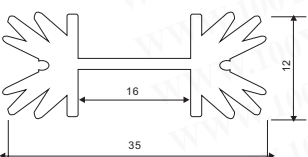

# Dual In Line Heat Sink

Detailed product specifications are available on: [us.100y.com.tw](http://us.100y.com.tw)

Part No.	Product No.	Description	Size
1746	AK-035-100mm	Dual In Line Heat Sink	85W*13H*100Dmm

Part No.	Product No.	Description	Size
41750	AK-087-25mm	Dual In Line Heat Sink	43W*25H*13D
8354	AK-087-25mm	Dual In Line Heat Sink Black	43W*25H*13D

Part No.	Product No.	Description	Size
16965	AK-094-16mm+Pin	Dual In Line Heat Sink	16*16*14mm

Part No.	Product No.	Description	Size
1750	AK-101-15mm	Dual In Line Heat Sink	16W*8H*15D

Unit: mm

Part No.	Product No.	Description	Size
29436	AK-106-100mm	Dual In Line Heat Sink	121W*38H*100Dmm

Part No.	Product No.	Description	Size
1747	AK-109-100mm	Dual In Line Heat Sink	102W*25H*100D
1748	AK-109-200mm	Dual In Line Heat Sink	102W*25H*200D

Unit: mm

Part No.	Product No.	Description	Size
1756	AK-122-25mm+Pin	Dual In Line Heat Sink	42W*25H*25Dmm
30865	AK-122-50mm+Pin	Dual In Line Heat Sink	42W*25H*50Dmm

Dual In Line Heat Sink

Part No.	Product No.	Description	Size
5990	AK-132-24mm+Pin	Dual In Line Heat Sink	35W*24H*12D