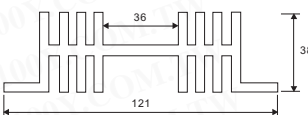

# Dual In Line Heat Sink

Detailed product specifications are available on: [us.100y.com.tw](http://us.100y.com.tw)

Part No.	Product No.	Description	Size
1746	AK-035-100mm	Dual In Line Heat Sink	85W*13H*100Dmm

Part No.	Product No.	Description	Size
41750	AK-087-25mm	Dual In Line Heat Sink	43W*25H*13D
8354	AK-087-25mm	Dual In Line Heat Sink Black	43W*25H*13D

Part No.	Product No.	Description	Size
16965	AK-094-16mm+Pin	Dual In Line Heat Sink	16*16*14mm

Part No.	Product No.	Description	Size
1750	AK-101-15mm	Dual In Line Heat Sink	16W*8H*15D

Unit: mm

Part No.	Product No.	Description	Size
29436	AK-106-100mm	Dual In Line Heat Sink	121W*38H*100Dmm

Part No.	Product No.	Description	Size
1747	AK-109-100mm	Dual In Line Heat Sink	102W*25H*100D
1748	AK-109-200mm	Dual In Line Heat Sink	102W*25H*200D

Unit: mm

Part No.	Product No.	Description	Size
1756	AK-122-25mm+Pin	Dual In Line Heat Sink	42W*25H*25Dmm
30865	AK-122-50mm+Pin	Dual In Line Heat Sink	42W*25H*50Dmm

Dual In Line Heat Sink

Part No.	Product No.	Description	Size
5990	AK-132-24mm+Pin	Dual In Line Heat Sink	35W*24H*12D