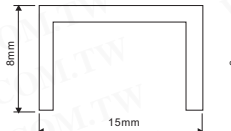

# Dual In Line Heat Sink

Detailed product specifications are available on: [us.100y.com.tw](http://us.100y.com.tw)

Part No.	Product No.	Description	Size
1746	AK-035-100mm	Dual In Line Heat Sink	85W*13H*100Dmm

Part No.	Product No.	Description	Size
41750	AK-087-25mm	Dual In Line Heat Sink	43W*25H*13D
8354	AK-087-25mm	Dual In Line Heat Sink Black	43W*25H*13D

Part No.	Product No.	Description	Size
16965	AK-094-16mm+Pin	Dual In Line Heat Sink	16*16*14mm

Part No.	Product No.	Description	Size
1750	AK-101-15mm	Dual In Line Heat Sink	16W*8H*15D

Unit: mm

Part No.	Product No.	Description	Size
29436	AK-106-100mm	Dual In Line Heat Sink	121W*38H*100Dmm

Part No.	Product No.	Description	Size
1747	AK-109-100mm	Dual In Line Heat Sink	102W*25H*100D
1748	AK-109-200mm	Dual In Line Heat Sink	102W*25H*200D

Unit: mm

Part No.	Product No.	Description	Size
1756	AK-122-25mm+Pin	Dual In Line Heat Sink	42W*25H*25Dmm
30865	AK-122-50mm+Pin	Dual In Line Heat Sink	42W*25H*50Dmm

Dual In Line Heat Sink

Part No.	Product No.	Description	Size
5990	AK-132-24mm+Pin	Dual In Line Heat Sink	35W*24H*12D