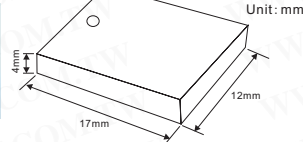

High Power Heat Sink

Detailed product specifications are available on: us.100y.com.tw

Unit: mm

Model	Length L (mm)	Suitable SSR
KH185-45	45	5A, 10A, 15A
KH185-70	70	25A
KH185-100	100	40A

Part No.	Product No.	Description	Size
7114	KH185-100	High Power Heat Sink	80*80*100
7113	KH185-70	High Power Heat Sink	80*70*80mm

Unit: mm

Model	Length L (mm)	Suitable SSR
KH368-50	50	5A, 10A, 15A
KH368-300	300	10A

Part No.	Product No.	Description	Size
13080	KH368-300	High Power Heat Sink	80*50*300

Dual In Line Heat Sink

Detailed product specifications are available on: us.100y.com.tw

Part No.	Product No.	Description	Size
16968	12*17*4mm Alloy panel	Heatsink White	12*17*4mm

Part No.	Product No.	Description	Size
11443	45*45	CPU Dual In Line Heat Sink +SEKISUI #5760 Adhesive	45W*45H*9D

Unit: mm

Part No.	Product No.	Description	Size
16971	A101	Dual In Line Heat Sink	25*14*10mm

Unit: mm

Part No.	Product No.	Description	Size
16970	A102	Dual In Line Heat Sink	19*13*10mm

Unit: mm

Part No.	Product No.	Description	Size
16969	A103	Dual In Line Heat Sink	19*13*12mm