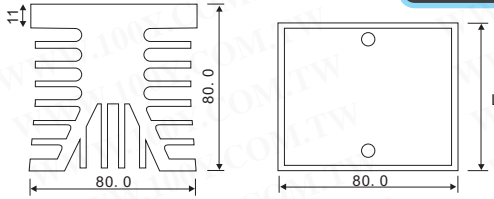

High Power Heat Sink

Detailed product specifications are available on: us.100y.com.tw

Unit: mm

Model	Length L (mm)	Suitable SSR
KH185-45	45	5A, 10A, 15A
KH185-70	70	25A
KH185-100	100	40A

Part No.	Product No.	Description	Size
7114	KH185-100	High Power Heat Sink	80*80*100
7113	KH185-70	High Power Heat Sink	80*70*80mm

Unit: mm

Model	Length L (mm)	Suitable SSR
KH368-50	50	5A, 10A, 15A
KH368-300	300	10A

Part No.	Product No.	Description	Size
13080	KH368-300	High Power Heat Sink	80*50*300

Dual In Line Heat Sink

Detailed product specifications are available on: us.100y.com.tw

Part No.	Product No.	Description	Size
16968	12*17*4mm Alloy panel	Heatsink White	12*17*4mm

Part No.	Product No.	Description	Size
11443	45*45	CPU Dual In Line Heat Sink +SEKISUI #5760 Adhesive	45W*45H*9D

Unit: mm

Part No.	Product No.	Description	Size
16971	A101	Dual In Line Heat Sink	25*14*10mm

Unit: mm

Part No.	Product No.	Description	Size
16970	A102	Dual In Line Heat Sink	19*13*10mm

Unit: mm

Part No.	Product No.	Description	Size
16969	A103	Dual In Line Heat Sink	19*13*12mm