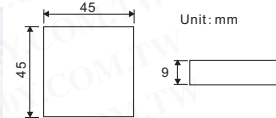

High Power Heat Sink

Detailed product specifications are available on: us.100y.com.tw

Unit: mm

Model	Length L (mm)	Suitable SSR
KH185-45	45	5A, 10A, 15A
KH185-70	70	25A
KH185-100	100	40A

Part No.	Product No.	Description	Size
7114	KH185-100	High Power Heat Sink	80*80*100
7113	KH185-70	High Power Heat Sink	80*70*80mm

Unit: mm

Model	Length L (mm)	Suitable SSR
KH368-50	50	5A, 10A, 15A
KH368-300	300	10A

Part No.	Product No.	Description	Size
13080	KH368-300	High Power Heat Sink	80*50*300

Dual In Line Heat Sink

Detailed product specifications are available on: us.100y.com.tw

Part No.	Product No.	Description	Size
16968	12*17*4mm Alloy panel	Heatsink White	12*17*4mm

Part No.	Product No.	Description	Size
11443	45*45	CPU Dual In Line Heat Sink +SEKISUI #5760 Adhesive	45W*45H*9D

Unit: mm

Part No.	Product No.	Description	Size
16971	A101	Dual In Line Heat Sink	25*14*10mm

Unit: mm

Part No.	Product No.	Description	Size
16970	A102	Dual In Line Heat Sink	19*13*10mm

Unit: mm

Part No.	Product No.	Description	Size
16969	A103	Dual In Line Heat Sink	19*13*12mm