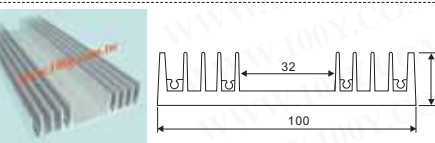

Unit: mm

Model	Length L (mm)	Suitable SSR
KH368-50	50	5A, 10A, 15A
KH368-300	300	10A

Part No.	Product No.	Description	Size
13080	KH368-300	High Power Heat Sink	80*50*300

Dual In Line Heat Sink

Detailed product specifications are available on: us.100y.com.tw

Part No.	Product No.	Description	Size
16968	12*17*4mm Alloy panel	Heatsink White	12*17*4mm

Part No.	Product No.	Description	Size
11443	45*45	CPU Dual In Line Heat Sink +SEKISUI #5760 Adhesive	45W*45H*9D

Unit: mm

Part No.	Product No.	Description	Size
16971	A101	Dual In Line Heat Sink	25*14*10mm

Unit: mm

Part No.	Product No.	Description	Size
16970	A102	Dual In Line Heat Sink	19*13*10mm

Unit: mm

Part No.	Product No.	Description	Size
16969	A103	Dual In Line Heat Sink	19*13*12mm

Part No.	Product No.	Description	Size
16967	A26	Dual In Line Heat Sink	15*10*4mm

Part No.	Product No.	Description	Size
39068	AK-001-260mm	Heatsink	220W*25H*260mmD
41718	AK-001-275mm	Heatsink	220W*25H*275mmD