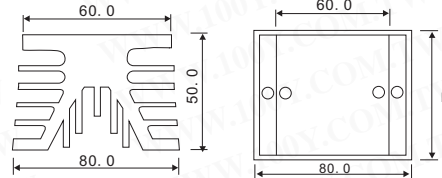

High Power Heat Sink

Detailed product specifications are available on: us.100y.com.tw

Unit: mm

Model	Length L (mm)	Suitable SSR
KH185-45	45	5A, 10A, 15A
KH185-70	70	25A
KH185-100	100	40A

Part No.	Product No.	Description	Size
7114	KH185-100	High Power Heat Sink	80*80*100
7113	KH185-70	High Power Heat Sink	80*70*80mm

Unit: mm

Model	Length L (mm)	Suitable SSR
KH368-50	50	5A, 10A, 15A
KH368-300	300	10A

Part No.	Product No.	Description	Size
13080	KH368-300	High Power Heat Sink	80*50*300

Dual In Line Heat Sink

Detailed product specifications are available on: us.100y.com.tw

Part No.	Product No.	Description	Size
16968	12*17*4mm Alloy panel	Heatsink White	12*17*4mm

Part No.	Product No.	Description	Size
11443	45*45	CPU Dual In Line Heat Sink +SEKISUI #5760 Adhesive	45W*45H*9D

Unit: mm

Part No.	Product No.	Description	Size
16971	A101	Dual In Line Heat Sink	25*14*10mm

Unit: mm

Part No.	Product No.	Description	Size
16970	A102	Dual In Line Heat Sink	19*13*10mm

Unit: mm

Part No.	Product No.	Description	Size
16969	A103	Dual In Line Heat Sink	19*13*12mm