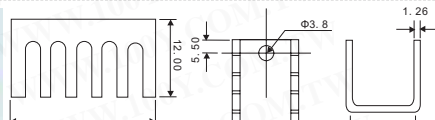

High Power Heat Sink

Detailed product specifications are available on: us.100y.com.tw

Unit: mm

Model	Length L (mm)	Suitable SSR
KH185-45	45	5A, 10A, 15A
KH185-70	70	25A
KH185-100	100	40A

Part No.	Product No.	Description	Size
7114	KH185-100	High Power Heat Sink	80*80*100
7113	KH185-70	High Power Heat Sink	80*70*80mm

Unit: mm

Model	Length L (mm)	Suitable SSR
KH368-50	50	5A, 10A, 15A
KH368-300	300	10A

Part No.	Product No.	Description	Size
13080	KH368-300	High Power Heat Sink	80*50*300

Dual In Line Heat Sink

Detailed product specifications are available on: us.100y.com.tw

Part No.	Product No.	Description	Size
16968	12*17*4mm Alloy panel	Heatsink White	12*17*4mm

Part No.	Product No.	Description	Size
11443	45*45	CPU Dual In Line Heat Sink +SEKISUI #5760 Adhesive	45W*45H*9D

Unit: mm

Part No.	Product No.	Description	Size
16971	A101	Dual In Line Heat Sink	25*14*10mm

Unit: mm

Part No.	Product No.	Description	Size
16970	A102	Dual In Line Heat Sink	19*13*10mm

Unit: mm

Part No.	Product No.	Description	Size
16969	A103	Dual In Line Heat Sink	19*13*12mm