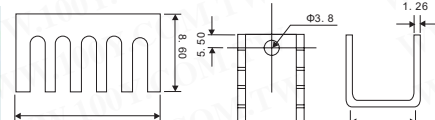

Unit: mm

Model	Length L (mm)	Suitable SSR
KH368-50	50	5A, 10A, 15A
KH368-300	300	10A

Part No.	Product No.	Description	Size
13080	KH368-300	High Power Heat Sink	80*50*300

Dual In Line Heat Sink

Detailed product specifications are available on: us.100y.com.tw

Part No.	Product No.	Description	Size
16968	12*17*4mm Alloy panel	Heatsink White	12*17*4mm

Part No.	Product No.	Description	Size
11443	45*45	CPU Dual In Line Heat Sink +SEKISUI #5760 Adhesive	45W*45H*9D

Unit: mm

Part No.	Product No.	Description	Size
16971	A101	Dual In Line Heat Sink	25*14*10mm

Unit: mm

Part No.	Product No.	Description	Size
16970	A102	Dual In Line Heat Sink	19*13*10mm

Unit: mm

Part No.	Product No.	Description	Size
16969	A103	Dual In Line Heat Sink	19*13*12mm

Part No.	Product No.	Description	Size
16967	A26	Dual In Line Heat Sink	15*10*4mm

Part No.	Product No.	Description	Size
39068	AK-001-260mm	Heatsink	220W*25H*260mmD
41718	AK-001-275mm	Heatsink	220W*25H*275mmD