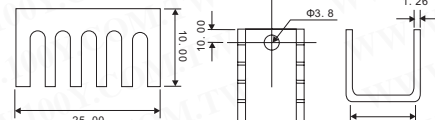

High Power Heat Sink

Detailed product specifications are available on: us.100y.com.tw

Unit: mm

Model	Length L (mm)	Suitable SSR
KH185-45	45	5A, 10A, 15A
KH185-70	70	25A
KH185-100	100	40A

Part No.	Product No.	Description	Size
7114	KH185-100	High Power Heat Sink	80*80*100
7113	KH185-70	High Power Heat Sink	80*70*80mm

Unit: mm

Model	Length L (mm)	Suitable SSR
KH368-50	50	5A, 10A, 15A
KH368-300	300	10A

Part No.	Product No.	Description	Size
13080	KH368-300	High Power Heat Sink	80*50*300

Dual In Line Heat Sink

Detailed product specifications are available on: us.100y.com.tw

Part No.	Product No.	Description	Size
16968	12*17*4mm Alloy panel	Heatsink White	12*17*4mm

Part No.	Product No.	Description	Size
11443	45*45	CPU Dual In Line Heat Sink +SEKISUI #5760 Adhesive	45W*45H*9D

Unit: mm

Part No.	Product No.	Description	Size
16971	A101	Dual In Line Heat Sink	25*14*10mm

Unit: mm

Part No.	Product No.	Description	Size
16970	A102	Dual In Line Heat Sink	19*13*10mm

Unit: mm

Part No.	Product No.	Description	Size
16969	A103	Dual In Line Heat Sink	19*13*12mm