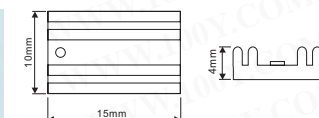

Unit: mm

Model	Length L (mm)	Suitable SSR
KH368-50	50	5A, 10A, 15A
KH368-300	300	10A

Part No.	Product No.	Description	Size
13080	KH368-300	High Power Heat Sink	80*50*300

Dual In Line Heat Sink

Detailed product specifications are available on: us.100y.com.tw

Part No.	Product No.	Description	Size
16968	12*17*4mm Alloy panel	Heatsink White	12*17*4mm

Part No.	Product No.	Description	Size
11443	45*45	CPU Dual In Line Heat Sink +SEKISUI #5760 Adhesive	45W*45H*9D

Unit: mm

Part No.	Product No.	Description	Size
16971	A101	Dual In Line Heat Sink	25*14*10mm

Unit: mm

Part No.	Product No.	Description	Size
16970	A102	Dual In Line Heat Sink	19*13*10mm

Unit: mm

Part No.	Product No.	Description	Size
16969	A103	Dual In Line Heat Sink	19*13*12mm

Part No.	Product No.	Description	Size
16967	A26	Dual In Line Heat Sink	15*10*4mm

Part No.	Product No.	Description	Size
39068	AK-001-260mm	Heatsink	220W*25H*260mmD
41718	AK-001-275mm	Heatsink	220W*25H*275mmD