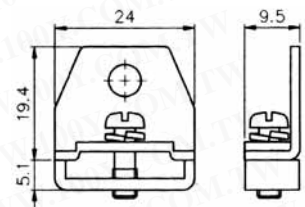

## DIN Rail Mounted Relay Interface

Detailed product specifications are available on: [us.100y.com.tw](http://us.100y.com.tw)

TYPE	L (mm)	W (mm)	H (mm)
SSM-2120	123	77.5	50
SSM-4140	236	77.5	50

Electrical	IN PUT	OUT PUT
SSR Part		
SSR BLACK DC--AC	DC3~32V 1-15mA	AC 70-240V 3A
SSR YELLOW DCDC	DC3~32V 3-6mA	DC 5-48V 0.1A
SSR RED DCDC	DC3~32V 2.5-6mA	DC 5-60V 2A
SSR WHITE AC--DC	DC70~240V 0.5-2mA	DC 5-48V 0.1A

Part No.	Product No.	Description	Type	Size
13939	SSM-4140	Solid State Relay Module	SSM-4140	236*77.5*50

## DIN Rail Mount & Accessories

Detailed product specifications are available on: [us.100y.com.tw](http://us.100y.com.tw)

Part No.	Product No.	Description	Size( H*W)
16605	EN011512017	1 Input 1Output Terminal	M10/10

Part No.	Product No.	Manufacturer	Description	Size( H*W)
13948	SS3	DINKLE	DIN End Bracket	44*10*2mm1

Thickness: PA66 (UL94V-2) ,steel

Part No.	Product No.	Manufacturer	Description	Size( H*W)
13949	SS4	DINKLE	DIN End Bracket	50*9*35mm