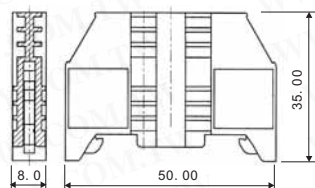

## DIN Rail Mounted Relay Interface

Detailed product specifications are available on: [us.100y.com.tw](http://us.100y.com.tw)

TYPE	L (mm)	W (mm)	H (mm)
SSM-2120	123	77.5	50
SSM-4140	236	77.5	50

Electrical	IN PUT	OUT PUT
SSR Part		
SSR BLACK DC--AC	DC3~32V 1-15mA	AC 70-240V 3A
SSR YELLOW DCDC	DC3~32V 3-6mA	DC 5-48V 0.1A
SSR RED DCDC	DC3~32V 2.5-6mA	DC 5-60V 2A
SSR WHITE AC--DC	DC70~240V 0.5-2mA	DC 5-48V 0.1A

Part No.	Product No.	Description	Type	Size
13939	SSM-4140	Solid State Relay Module	SSM-4140	236*77.5*50

## DIN Rail Mount & Accessories

Detailed product specifications are available on: [us.100y.com.tw](http://us.100y.com.tw)

Part No.	Product No.	Description	Size( H*W)
16605	EN011512017	1 Input 1Output Terminal	M10/10

Part No.	Product No.	Manufacturer	Description	Size( H*W)
13948	SS3	DINKLE	DIN End Bracket	44*10*2mm1

Thickness: PA66 (UL94V-2) ,steel

Part No.	Product No.	Manufacturer	Description	Size( H*W)
13949	SS4	DINKLE	DIN End Bracket	50*9*35mm