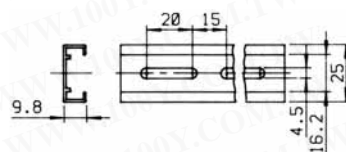

## DIN Rail Mounted Relay Interface

Detailed product specifications are available on: [us.100y.com.tw](http://us.100y.com.tw)

TYPE	L (mm)	W (mm)	H (mm)
SSM-2120	123	77.5	50
SSM-4140	236	77.5	50

Electrical	IN PUT	OUT PUT
SSR Part		
SSR BLACK DC--AC	DC3~32V 1-15mA	AC 70-240V 3A
SSR YELLOW DCDC	DC3~32V 3-6mA	DC 5-48V 0.1A
SSR RED DCDC	DC3~32V 2.5-6mA	DC 5-60V 2A
SSR WHITE AC--DC	DC70~240V 0.5-2mA	DC 5-48V 0.1A

## DIN Rail Mount & Accessories

Detailed product specifications are available on: [us.100y.com.tw](http://us.100y.com.tw)

Part No.	Product No.	Description	Size( H*W)
16605	EN011512017	1 Input 1Output Terminal	M10/10

Part No.	Product No.	Manufacturer	Description	Size( H*W)
13948	SS3	DINKLE	DIN End Bracket	44*10*2mm1

Thickness: PA66 (UL94V-2) ,steel

Part No.	Product No.	Manufacturer	Description	Size( H*W)
13949	SS4	DINKLE	DIN End Bracket	50*9*35mm

Part No.	Product No.	Manufacturer	Description	Size( H*W)
14144	TBC-F	TEND	TCB Terminal End Bracket	24.5*9.5mm

Part No.	Product No.	Manufacturer	Description
11807	TBC-N	TEND	1M Rail

Part No.	Product No.	Manufacturer	Description	Size( H*W)
16510	TBD-20	TEND	DIN Rail Mount Terminal End Bracket- Double Deck	53*45.5mm
16511	TBD-20H	TEND	DIN Rail Mount Terminal End Bracket-Double Deck 20A	53*45.5