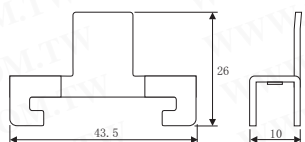

## DIN Rail Mounted Relay Interface

Detailed product specifications are available on: [us.100y.com.tw](http://us.100y.com.tw)

TYPE	L (mm)	W (mm)	H (mm)
SSM-2120	123	77.5	50
SSM-4140	236	77.5	50

Electrical	IN PUT	OUT PUT
SSR Part		
SSR BLACK DC--AC	DC3~32V 1-15mA	AC 70-240V 3A
SSR YELLOW DCDC	DC3~32V 3-6mA	DC 5-48V 0.1A
SSR RED DCDC	DC3~32V 2.5-6mA	DC 5-60V 2A
SSR WHITE AC--DC	DC70~240V 0.5-2mA	DC 5-48V 0.1A

Part No.	Product No.	Description	Type	Size
13939	SSM-4140	Solid State Relay Module	SSM-4140	236*77.5*50

## DIN Rail Mount & Accessories

Detailed product specifications are available on: [us.100y.com.tw](http://us.100y.com.tw)

Part No.	Product No.	Description	Size( H*W)
16605	EN011512017	1 Input 1Output Terminal	M10/10

Part No.	Product No.	Manufacturer	Description	Size( H*W)
13948	SS3	DINKLE	DIN End Bracket	44*10*2mm1

Thickness: PA66 (UL94V-2) ,steel

Part No.	Product No.	Manufacturer	Description	Size( H*W)
13949	SS4	DINKLE	DIN End Bracket	50*9*35mm