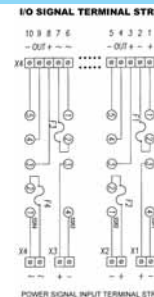

## DIN Rail Mounted Relay Interface

Detailed product specifications are available on: [us.100y.com.tw](http://us.100y.com.tw)

TYPE	L (mm)	W (mm)	H (mm)
SSM-2120	123	77.5	50
SSM-4140	236	77.5	50

Electrical	IN PUT	OUT PUT
SSR Part		
SSR BLACK DC--AC	DC3~32V 1-15mA	AC 70-240V 3A
SSR YELLOW DCDC	DC3~32V 3-6mA	DC 5-48V 0.1A
SSR RED DCDC	DC3~32V 2.5-6mA	DC 5-60V 2A
SSR WHITE AC--DC	DC70~240V 0.5-2mA	DC 5-48V 0.1A

Part No.	Product No.	Description	Type	Size
13939	SSM-4140	Solid State Relay Module	SSM-4140	236*77.5*50

## DIN Rail Mount & Accessories

Detailed product specifications are available on: [us.100y.com.tw](http://us.100y.com.tw)

Part No.	Product No.	Description	Size( H*W)
16605	EN011512017	1 Input 1Output Terminal	M10/10

Part No.	Product No.	Manufacturer	Description	Size( H*W)
13948	SS3	DINKLE	DIN End Bracket	44*10*2mm1

Thickness: PA66 (UL94V-2) ,steel

Part No.	Product No.	Manufacturer	Description	Size( H*W)
13949	SS4	DINKLE	DIN End Bracket	50*9*35mm