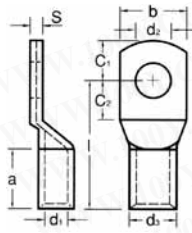

Uninsulated Ring Terminal- Eyelets

Detailed product specifications are available on: us.100y.com.tw

Wire range A. W. G. mm ²	ITEM NO.	DIMENSION mm								
		a	b	C ₁	C ₂	d ₁	d ₂	d ₃	l	S
4A. W. G. 25mm ²	TLK25-5	15.0	14.0	7.5	7.5	7.0	5.5	10.0	30.0	
	TLK25-6	15.0	14.0	7.5	7.5	7.0	5.5	10.0	30.0	

Part No.	Product No.	Description	Ampere	L*W*D*d1*d2 (mm)	Cable No.	Material
14211	TLK25-5	COPPER TUBULAR LUGS	160A	37.5*14*10*7*5.5	4AWG(25mm ²)	Copper
14360	TLK25-6	COPPER TUBULAR LUGS	160A	37.5*14*10*7*6.5mm	4AWG(25mm ²)	Copper

Terminals Covers

Detailed product specifications are available on: us.100y.com.tw

- Material: soft P. V. C.
- Color: natural/blue
- Unit: mm

SERIES-110				
PART NO	W	D	L	WIRE SIZE (O. D)
64020	4.0	2.5	24.0	2.0
64025	4.0	2.5	24.0	2.5
64030	4.0	3.0	24.0	3.0
64035	4.0	3.5	24.0	3.5

Part No.	Product No.	Description	Size D1*D2	For Terminal sq
10553	64025	Terminal Covers		
5160	64030	PC110 Terminal Cover		3(O.D)
5135	68035	Terminal Cover	8W*3.5D*20E*26L	3.5(O.D)

- Material: high-grade soft P. V. C.
- Specific: clear color and bright color, good flexibility, good insulation