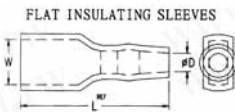

Uninsulated Ring Terminal- Eyelets

Detailed product specifications are available on: us.100y.com.tw

Wire range A. W. G. mm ²	ITEM NO.	DIMENSION mm								
		a	b	C ₁	C ₂	d ₁	d ₂	d ₃	l	S
4A. W. G. 25mm ²	TLK25-5	15.0	14.0	7.5	7.5	7.0	5.5	10.0	30.0	
	TLK25-6	15.0	14.0	7.5	7.5	7.0	5.5	10.0	30.0	

Part No.	Product No.	Description	Ampere	L*W*D*d1*d2 (mm)	Cable No.	Material
14211	TLK25-5	COPPER TUBULAR LUGS	160A	37.5*14*10*7*5.5	4AWG(25mm ²)	Copper
14360	TLK25-6	COPPER TUBULAR LUGS	160A	37.5*14*10*7*6.5mm	4AWG(25mm ²)	Copper

Terminals Covers

Detailed product specifications are available on: us.100y.com.tw

- Material: soft P. V. C.
- Color: natural/blue
- Unit: mm

SERIES-110				
PART NO	W	D	L	WIRE SIZE (O. D)
64020	4.0	2.5	24.0	2.0
64025	4.0	2.5	24.0	2.5
64030	4.0	3.0	24.0	3.0
64035	4.0	3.5	24.0	3.5