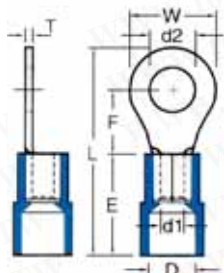

# Vinyl, Nylon-Insulated Ring Terminal- Eyelets

Detailed product specifications are available on: [us.100y.com.tw](http://us.100y.com.tw)

Wire range A. W. G. Mm <sup>2</sup>	Item No		STUD SIZE		Dimension <sup>inch</sup> mm		Q' TY BOX
	Brazed seam	Butted seam	d2		d3		
26-22 A. W. G 0.2-0.5mm <sup>2</sup>	DRNYB4-0.5	DRNY4-0.5	#8	0.169 4.3	0.256 6.50		1000

Part No.	Product No.	Description	Insulation Color	Size L*W*d2	Cable No.	Fully / Half	°C/Volt/A	Insulation Material
6471	DRNY4-0.5	Nylon-Insulated Ring Terminal	YELLOW	4mm	26-22	Half	105°C	Nylon

Wire range A. W. G. mm <sup>2</sup>	ITEM NO.		STUD SIZE		DIMENSION <sup>inch</sup> mm						
	BRAZED SEAM	BUTTED SEAM	d2		W	F	L	E	D	d1	T
22-16A. W. G. 0.5-1.5mm <sup>2</sup>	RVBS1-3.7	RV1-3.2	#6	.146 3.7	.216 5.5	.197 5.0	.689 17.5	.394 10.0	.157 4.0	.067 1.7	.030 0.75
	RVBL1-4	RVL1-4	#8	.169 4.3	.315 8.0	.276 7.0	.819 20.8				
	RVB1-5	RV1-5	#10	.209 5.3	.475 11.6	.433 11.0	1.055 26.8				
	RVB1-6	RV1-6	1/4	.252 6.4	.475 11.6	.433 11.0	1.055 26.8				
16-14A. W. G. 1.5-2.5mm <sup>2</sup>	RVBS2-3.7	RVS2-3.7	#6	.146 3.7	.260 6.6	.189 4.8	.701 17.8	.394 10.0	.177 4.5	.091 2.3	.031 0.8
	RVBL2-4	RVL2-4	#8	.169 4.3	.335 8.5	.307 7.8	.858 21.8				
	RVBS2-5	RVS2-5	#10	.209 5.3	.335 8.5	.307 7.8	.858 21.8				
	RVB2-6	RV2-6	1/4	.252 6.4	.472 12.0	.433 11.0	1.055 26.8				
14-12A. W. G. 2.5-4mm <sup>2</sup>	RVB3-4	RV3-4	#8	.169 4.3	.315 8.0	.303 7.7	.984 25.0	.512 13.0	.248 6.3	.188 3.0	.039 1.0
12-10A. W. G. 4-6mm <sup>2</sup>	RVB5-3.7	RV5-3.7	#6	.146 3.7	.283 7.2	.240 6.1	.894 22.7	.512 13.0	.248 6.3	.134 3.4	.039 1.0
	RVBL5-4	RVL5-4	#8	.169 4.3	.374 9.1	.358 9.1	1.047 26.6				
	RVBL5-5	RVL5-5	#10	.209 5.3	.374 9.5						
	RVB5-6	RV5-6	1/4	.252 6.4	.472 12.0	.413 10.5	1.167 29.5				
	RVB5-8	RV5-8	5/16	.331 8.4	.591 15.0	.531 13.5	1.339 34.0				