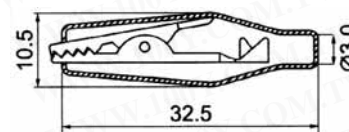

Clips Miniature Insulated Crocodile Clips

- 30A
 - DC500V 100MΩ
 - AC1000V 1minute
 - -20°C~+80°C
- MATERIAL**
Handle: PVC
Clip: nickel plated steel

Detailed product specifications are available on: us.100y.com.tw

Part No.	Product No.	Description	Color	L(mm)
7802	0757-B	Miniature Insulated Crocodile Clips-Small	Black	75
7801	0757-R	Miniature Insulated Crocodile Clips-Small	Red	75

- 50A
 - DC500V 100MΩ
 - AC1000V 1minute
 - -20°C~+80°C
- MATERIAL**
Handle: PVC
Clip: nickel plated steel

Part No.	Product No.	Description	Color
9278	0761-B	50A Miniature Insulated Crocodile Clips-Large	Black

- 10A
 - DC500V 100MΩ
 - AC500V 1minute
 - -20°C~+80°C
- MATERIAL**
Handle: PVC
Clip: nickel plated steel