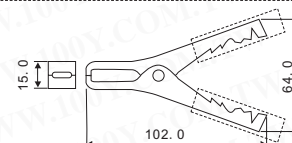

Detailed product specifications are available on: us.100y.com.tw

Part No.	Product No.	Description	Color
2744	KEG-4-B	4mm Range Screw Binding Post	Black
2743	KEG-4-R	4mm Range Screw Binding Post- Gold Plated	Red

Clips Miniature Insulated Crocodile Clips

- 30A
 - DC500V 100MΩ
 - AC1000V 1minute
 - -20°C~+80°C
- MATERIAL**
Handle: PVC
Clip: nickel plated steel

Detailed product specifications are available on: us.100y.com.tw

Part No.	Product No.	Description	Color	L(mm)
7802	0757-B	Miniature Insulated Crocodile Clips-Small	Black	75
7801	0757-R	Miniature Insulated Crocodile Clips-Small	Red	75

- 50A
 - DC500V 100MΩ
 - AC1000V 1minute
 - -20°C~+80°C
- MATERIAL**
Handle: PVC
Clip: nickel plated steel

Part No.	Product No.	Description	Color
9278	0761-B	50A Miniature Insulated Crocodile Clips-Large	Black

- 10A
 - DC500V 100MΩ
 - AC500V 1minute
 - -20°C~+80°C
- MATERIAL**
Handle: PVC
Clip: nickel plated steel