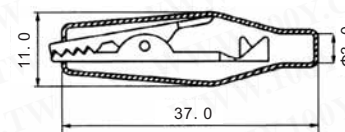

Part No.	Product No.	Description	Color	L(mm)
7802	0757-B	Miniature Insulated Crocodile Clips-Small	Black	75
7801	0757-R	Miniature Insulated Crocodile Clips-Small	Red	75

- 50A
 - DC500V 100MΩ
 - AC1000V 1minute
 - -20°C~+80°C
- MATERIAL**
Handle: PVC
Clip: nickel plated steel

Part No.	Product No.	Description	Color
9278	0761-B	50A Miniature Insulated Crocodile Clips-Large	Black

- 10A
 - DC500V 100MΩ
 - AC500V 1minute
 - -20°C~+80°C
- MATERIAL**
Handle: PVC
Clip: nickel plated steel

Part No.	Product No.	Description	Color	L(mm)
3567	3001-B	Miniature Insulated Crocodile Clips-Mini	Black	31mm
5868	3001-BL	Miniature Insulated Crocodile Clips-Mini	Blue	31mm
5797	3001-G	Miniature Insulated Crocodile Clips-Mini	Green	31mm
3566	3001-R	Miniature Insulated Crocodile Clips-Mini	Red	31mm
5871	3001-W	Miniature Insulated Crocodile Clips-Mini	White	31mm
5867	3001-Y	Miniature Insulated Crocodile Clips-Mini	Yellow	31mm

- 10A
 - DC500V 100MΩ
 - AC500V 1minute
 - -20°C~+80°C
- MATERIAL**
Handle: PVC
Clip: nickel plated steel

Part No.	Product No.	Description	Color	L(mm)
4507	3002-B	Miniature Insulated Crocodile Clips-Middle	Black	35mm
5857	3002-BL	Miniature Insulated Crocodile Clips-Middle	Blue	35mm
5854	3002-G	Miniature Insulated Crocodile Clips-Middle	Green	35mm
2628	3002-R	Miniature Insulated Crocodile Clips-Middle	Red	35mm
5859	3002-W	Miniature Insulated Crocodile Clips-Middle	White	35mm
5855	3002-Y	Miniature Insulated Crocodile Clips-Middle	Yellow	35mm