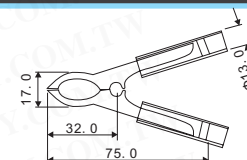

Shrouded Screw Binding Post-Gold Plated

- A range of shrouded 4mm sockets offer in solder and 6.4mm fast on termination
- Panel mouting hole 12mm
- Contact surface: gold/tin-plated
- Rated current: 19A 50V

Detailed product specifications are available on: us.100y.com.tw

Part No.	Product No.	Description	Color
2744	KEG-4-B	4mm Range Screw Binding Post	Black
2743	KEG-4-R	4mm Range Screw Binding Post- Gold Plated	Red

Clips Miniature Insulated Crocodile Clips

- 30A
 - DC500V 100MΩ
 - AC1000V 1minute
 - -20°C~+80°C
- MATERIAL**
Handle: PVC
Clip: nickel plated steel

Detailed product specifications are available on: us.100y.com.tw