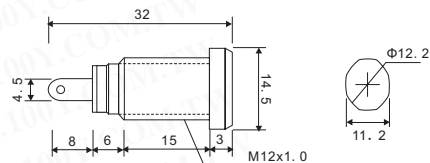

Shrouded Screw Binding Post-Gold Plated

- A range of shrouded 4mm sockets offer in solder and 6.4mm fast on termination
- Panel mouting hole 12mm
- Contact surface: gold/tin-plated
- Rated current: 19A 50V

Detailed product specifications are available on: us.100y.com.tw

Part No.	Product No.	Description	Color
2744	KEG-4-B	4mm Range Screw Binding Post	Black
2743	KEG-4-R	4mm Range Screw Binding Post- Gold Plated	Red

Clips Miniature Insulated Crocodile Clips

- 30A
 - DC500V 100MΩ
 - AC1000V 1minute
 - -20°C~+80°C
- MATERIAL**
Handle: PVC
Clip: nickel plated steel

Detailed product specifications are available on: us.100y.com.tw

Part No.	Product No.	Description	Color
9278	0761-B	50A Miniature Insulated Crocodile Clips-Large	Black

- 10A
 - DC500V 100MΩ
 - AC500V 1minute
 - -20°C~+80°C
- MATERIAL**
Handle: PVC
Clip: nickel plated steel