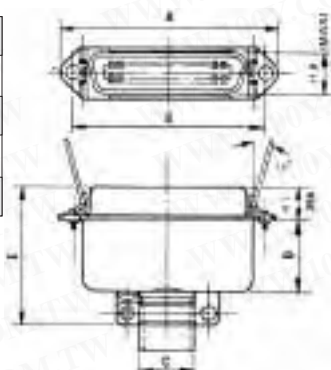

P. C. Board layout rattern

Part No.	Product No.	Description	Type	Contacts
15247	E18-14P	Centronic Parallel-Cable Mounting	weld	14P

Position	A	B	C
14F	25.20	36.00	43.90
24F	36.00	46.80	54.70
36F	49.90	59.70	67.70
50F	64.10	74.90	82.80

P. C. Board layout rattern

Part No.	Product No.	Description	Type	Contacts
15315	E19-14P	Centronic Parallel-Cable Mounting	Weld	14P

Position	A	B	C	D
14M	25.50	29.40	38.50	21.2
24M	36.30	40.20	49.30	21.2
36M	49.30	53.50	62.00	22.6
50M	64.40	68.30	77.40	24.8

E20-24P
E20-14P

E20-36P
E20-50P

Part No.	Product No.	Description	Type	Contacts
11331	E20-14P	Centronic Parallel-Cable Mounting	Male	14P
3312	E20-24P	Centronic Parallel-Cable Mounting	Male	24P
3313	E20-36P	Centronic Parallel-Cable Mounting	Male	36 P
2312	E20-50P	Centronic Parallel-Cable Mounting	Male	50 P

Part No.	Product No.	Manufacturer	Description
39937	10336-52A0-008	3M	3M_36Pin MDR Shell

Part No.	Product No.	Manufacturer	Description	Type	Contacts
34902	E20-50P-2				

Product No	A	B	C	D	E
E22-14P	43.9	36.0	7.6*10.4	21.4	41.4
E22-24P	54.7	46.8	11.3*11.8	21.0	41.0
E22-36P	67.7	59.7	15.8*11.8	23.0	42.4
E22-50P	82.8	74.9	19*11.8	25.4	45.0