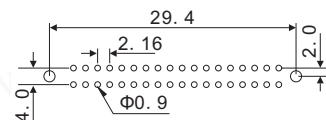

Centronics Parallel Plugs- Cable Mounting

Detailed product specifications are available on: us.100y.com.tw

Position	A	B	C
14M	25.50	29.40	38.50
24M	36.30	40.20	49.30
36M	49.30	53.50	62.00
50M	64.40	68.30	77.40

P. C. Board layout rattern

Part No.	Product No.	Description	Type	Contacts
15247	E18-14P	Centronic Parallel-Cable Mounting	weld	14P

Position	A	B	C
14F	25.20	36.00	43.90
24F	36.00	46.80	54.70
36F	49.90	59.70	67.70
50F	64.10	74.90	82.80

P. C. Board layout rattern

Part No.	Product No.	Description	Type	Contacts
15315	E19-14P	Centronic Parallel-Cable Mounting	Weld	14P

Position	A	B	C	D
14M	25.50	29.40	38.50	21.2
24M	36.30	40.20	49.30	21.2
36M	49.30	53.50	62.00	22.6
50M	64.40	68.30	77.40	24.8