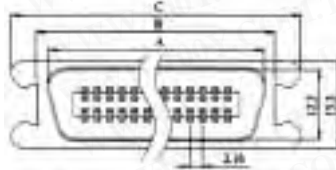

Centronics Parallel Plugs- Cable Mounting

Detailed product specifications are available on: us.100y.com.tw

Position	A	B	C
14M	25.50	29.40	38.50
24M	36.30	40.20	49.30
36M	49.30	53.50	62.00
50M	64.40	68.30	77.40

P. C. Board layout rattern

Part No.	Product No.	Description	Type	Contacts
15247	E18-14P	Centronic Parallel-Cable Mounting	weld	14P

Position	A	B	C
14F	25.20	36.00	43.90
24F	36.00	46.80	54.70
36F	49.90	59.70	67.70
50F	64.10	74.90	82.80

P. C. Board layout rattern

Part No.	Product No.	Description	Type	Contacts
15315	E19-14P	Centronic Parallel-Cable Mounting	Weld	14P

Position	A	B	C	D
14M	25.50	29.40	38.50	21.2
24M	36.30	40.20	49.30	21.2
36M	49.30	53.50	62.00	22.6
50M	64.40	68.30	77.40	24.8