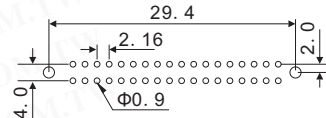

Centronics Parallel Plugs- Cable Mounting

Detailed product specifications are available on: us.100y.com.tw

Position	A	B	C
14M	25.50	29.40	38.50
24M	36.30	40.20	49.30
36M	49.30	53.50	62.00
50M	64.40	68.30	77.40

P. C. Board layout rattern

Part No.	Product No.	Description	Type	Contacts
15247	E18-14P	Centronic Parallel-Cable Mounting	weld	14P

Position	A	B	C
14F	25.20	36.00	43.90
24F	36.00	46.80	54.70
36F	49.90	59.70	67.70
50F	64.10	74.90	82.80

P. C. Board layout rattern

Part No.	Product No.	Description	Type	Contacts
15315	E19-14P	Centronic Parallel-Cable Mounting	Weld	14P

Position	A	B	C	D
14M	25.50	29.40	38.50	21.2
24M	36.30	40.20	49.30	21.2
36M	49.30	53.50	62.00	22.6
50M	64.40	68.30	77.40	24.8

Part No.	Product No.	Manufacturer	Description
39937	10336-52A0-008	3M	3M_36Pin MDR Shell

Part No.	Product No.	Manufacturer	Description	Type	Contacts
34902	E20-50P-2				

Product No	A	B	C	D	E
E22-14P	43.9	36.0	7.6*10.4	21.4	41.4
E22-24P	54.7	46.8	11.3*11.8	21.0	41.0
E22-36P	67.7	59.7	15.8*11.8	23.0	42.4
E22-50P	82.8	74.9	19*11.8	25.4	45.0