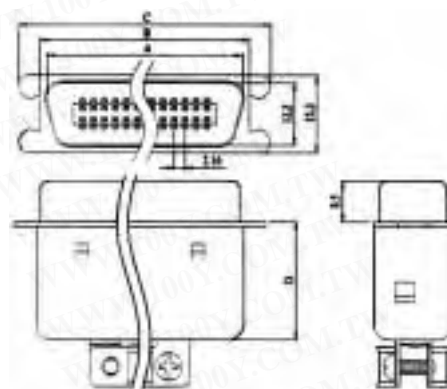

P. C. Board layout rattern

Part No.	Product No.	Description	Type	Contacts
15247	E18-14P	Centronic Parallel-Cable Mounting	weld	14P

Position	A	B	C
14F	25.20	36.00	43.90
24F	36.00	46.80	54.70
36F	49.90	59.70	67.70
50F	64.10	74.90	82.80

P. C. Board layout rattern

Part No.	Product No.	Description	Type	Contacts
15315	E19-14P	Centronic Parallel-Cable Mounting	Weld	14P

Position	A	B	C	D
14M	25.50	29.40	38.50	21.2
24M	36.30	40.20	49.30	21.2
36M	49.30	53.50	62.00	22.6
50M	64.40	68.30	77.40	24.8

E20-24P
E20-14P

E20-36P
E20-50P

Part No.	Product No.	Description	Type	Contacts
11331	E20-14P	Centronic Parallel-Cable Mounting	Male	14P
3312	E20-24P	Centronic Parallel-Cable Mounting	Male	24P
3313	E20-36P	Centronic Parallel-Cable Mounting	Male	36 P
2312	E20-50P	Centronic Parallel-Cable Mounting	Male	50 P

Part No.	Product No.	Manufacturer	Description
39937	10336-52A0-008	3M	3M_36Pin MDR Shell

Part No.	Product No.	Manufacturer	Description	Type	Contacts
34902	E20-50P-2				

Product No	A	B	C	D	E
E22-14P	43.9	36.0	7.6*10.4	21.4	41.4
E22-24P	54.7	46.8	11.3*11.8	21.0	41.0
E22-36P	67.7	59.7	15.8*11.8	23.0	42.4
E22-50P	82.8	74.9	19*11.8	25.4	45.0