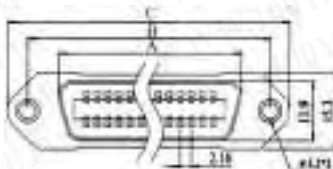

Centronics Parallel Plugs- Cable Mounting

Detailed product specifications are available on: us.100y.com.tw

Position	A	B	C
14M	25.50	29.40	38.50
24M	36.30	40.20	49.30
36M	49.30	53.50	62.00
50M	64.40	68.30	77.40

P. C. Board layout rattern

Part No.	Product No.	Description	Type	Contacts
15247	E18-14P	Centronic Parallel-Cable Mounting	weld	14P

Position	A	B	C
14F	25.20	36.00	43.90
24F	36.00	46.80	54.70
36F	49.90	59.70	67.70
50F	64.10	74.90	82.80