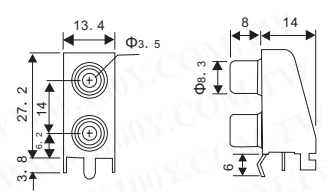

## RCA Sockets

Detailed product specifications are available on: [us.100y.com.tw](http://us.100y.com.tw)

Color: Red, Black  
Material: gold-plated

Part No.	Product No.	Description	Color	Material
12184	RJ-3313G	RCA PCB Mounting Sockets	Red,Black	Gold-Plated

Color: Red, White; Yellow, Yellow  
Material: gold-plated

Part No.	Product No.	Description	Color	Material
20924	RL-1416-2G(W/R)	RCA PCB Mounting Sockets	Red, White	Gold-Plated
20925	RL-1416-2G(Y/Y)	RCA PCB Mounting Sockets	Yellow, Yellow	Gold-Plated

Color: Red, White, Yellow  
Material: Tin-plated

Part No.	Product No.	Description	Color	Material
12183	RL-1416-3	RCA PCB Mounting Sockets	Red,White,Yellow	Tin-Plated

Color: Red, White  
Material: gold-plated

Part No.	Product No.	Description	Color	Material
20926	RL-1418-6G(R/BL/G)	RCA PCB Mounting Sockets	Red/Blue/Green	Gold-Plated

Color: Red, White  
Material: Tin-plated

Part No.	Product No.	Description	Color	Material
2884	RL-1515-2	RCA JACK RCA d.c. Power Sockets- PCB Mounting	Red, White	Tin-plated