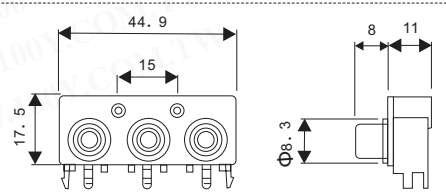

Part No.	Product No.	Description	Color	Material
40609	RL-1515-3-L	RCA PCB Mounting Socket	Green, Blue, Red	Tin-Plated

T E L : Taiwan: 886-3-5753170
F A X : Taiwan: 886-3-5753172
E-mail : Taiwan: us_sale@100y.com.tw

Shenzhen: 86-755-83298787
Shenzhen: 86-755-83640655
Shenzhen: 100y@163.com

Shanghai: 86-21-54151736
Shanghai: 86-21-64605107
Shanghai: 100y-1@163.com