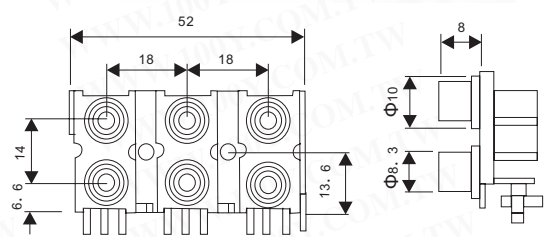

Color: Red, White; Yellow, Yellow  
Material: gold-plated

Part No.	Product No.	Description	Color	Material
20924	RL-1416-2G(W/R)	RCA PCB Mounting Sockets	Red, White	Gold-Plated
20925	RL-1416-2G(Y/Y)	RCA PCB Mounting Sockets	Yellow, Yellow	Gold-Plated

Color: Red, White, Yellow  
Material: Tin-plated

Part No.	Product No.	Description	Color	Material
12183	RL-1416-3	RCA PCB Mounting Sockets	Red,White,Yellow	Tin-Plated

Color: Red, White  
Material: gold-plated

Part No.	Product No.	Description	Color	Material
20926	RL-1418-6G(R/BL/G)	RCA PCB Mounting Sockets	Red/Blue/Green	Gold-Plated

Color: Red, White  
Material: Tin-plated

Part No.	Product No.	Description	Color	Material
2884	RL-1515-2	RCA JACK RCA d.c. Power Sockets- PCB Mounting	Red, White	Tin-plated

Color: Red, White, Yellow  
Material: Tin-plated

Part No.	Product No.	Description	Color	Material
10663	RL-1515-3	RCA PCB Mounting Socket	Yellow, White Red	Tin-Plated

Color: Red, Blue, Green  
Material: Tin-plated