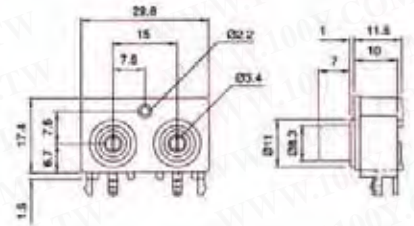

Part No.	Product No.	Description	Color	Material
39185	RL-1418-4G	RCA PCB Mounting 2*2 Sockets	Red White	Gold-Plated
8515	RL-1418-6G	RCA PCB Mounting 2*3 Sockets	Red White	Gold-Plated

Color: Red, Blue, Green  
Material: gold-plated

Part No.	Product No.	Description	Color	Material
20926	RL-1418-6G(R/BL/G)	RCA PCB Mounting Sockets	Red/Blue/Green	Gold-Plated

Color: Red, White  
Material: Tin-plated

Part No.	Product No.	Description	Color	Material
2884	RL-1515-2	RCA JACK RCA d.c. Power Sockets- PCB Mounting	Red, White	Tin-plated