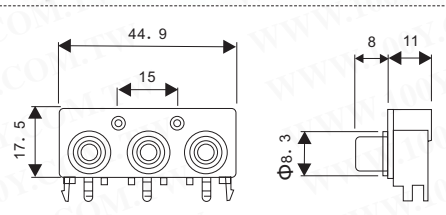

Part No.	Product No.	Description	Color	Material
10663	RL-1515-3	RCA PCB Mounting Socket	Yellow, White Red	Tin-Plated