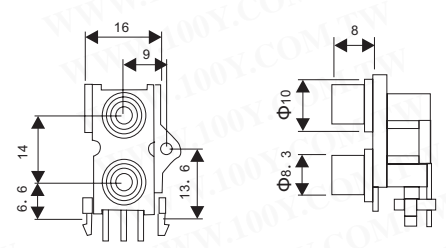

Color: Red, White, Yellow  
Material: Tin-plated

Part No.	Product No.	Description	Color	Material
12183	RL-1416-3	RCA PCB Mounting Sockets	Red,White,Yellow	Tin-Plated

Color: Red, White  
Material: gold-plated

Part No.	Product No.	Description	Color	Material
20926	RL-1418-6G(R/BL/G)	RCA PCB Mounting Sockets	Red/Blue/Green	Gold-Plated

Color: Red, White  
Material: Tin-plated

Part No.	Product No.	Description	Color	Material
2884	RL-1515-2	RCA JACK RCA d.c. Power Sockets- PCB Mounting	Red, White	Tin-plated