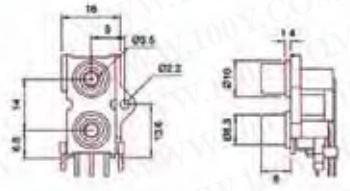

## RCA Sockets

Detailed product specifications are available on: [us.100y.com.tw](http://us.100y.com.tw)

Color: Red, Black  
Material: gold-plated

Part No.	Product No.	Description	Color	Material
12184	RJ-3313G	RCA PCB Mounting Sockets	Red,Black	Gold-Plated

Color: Red, White; Yellow, Yellow  
Material: gold-plated

Part No.	Product No.	Description	Color	Material
20924	RL-1416-2G(W/R)	RCA PCB Mounting Sockets	Red, White	Gold-Plated
20925	RL-1416-2G(Y/Y)	RCA PCB Mounting Sockets	Yellow, Yellow	Gold-Plated