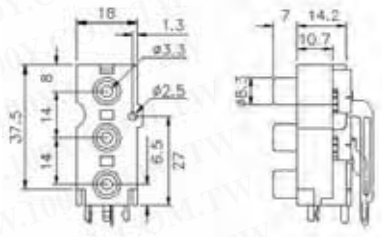

## RCA Sockets

Detailed product specifications are available on: [us.100y.com.tw](http://us.100y.com.tw)

Color: Red, Black  
Material: gold-plated

Part No.	Product No.	Description	Color	Material
12184	RJ-3313G	RCA PCB Mounting Sockets	Red,Black	Gold-Plated

Color: Red, White; Yellow, Yellow  
Material: gold-plated

Part No.	Product No.	Description	Color	Material
20924	RL-1416-2G(W/R)	RCA PCB Mounting Sockets	Red, White	Gold-Plated
20925	RL-1416-2G(Y/Y)	RCA PCB Mounting Sockets	Yellow, Yellow	Gold-Plated

Color: Red, White, Yellow  
Material: Tin-plated

Part No.	Product No.	Description	Color	Material
12183	RL-1416-3	RCA PCB Mounting Sockets	Red,White,Yellow	Tin-Plated

Color: Red, White  
Material: gold-plated