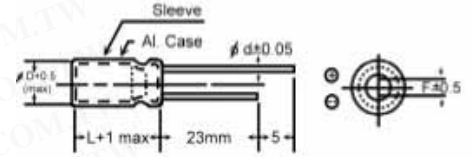

CAPACITORS

Miniature Radial Electrolytic Capacitor

Features

Life 1000 hours at 105°C

Standard series for general purpose

Part No.	Product No.	Manufacturer	Description	Capacitance (uF)	Voltage (Vdc)	Size Dia.*L.(mm)	Temp. range	Tolerance(±)
17063	EHR-0.47uF/50V	STONE	Miniature Radial Electrolytic Capacitor	0.47	50	5*11	105°C	±20%
4880	EHR-1000UF/25V	STONE	105°C Series Miniature Radial Electrolytic Capacitor	1000	25	10*20	105°C	±20%
11431	EHR-1000uF/16V	STONE	105°C Series Miniature Radial Electrolytic Capacitor	1000UF	16V	10*20	105°C	±20%
11433	EHR-1000uF/35V	STONE	105°C Series Miniature Radial Electrolytic Capacitor	1000uF	35V	13*26	105°C	±20%
5248	EHR-1UF/50V	STONE	105°C Series Miniature Radial Electrolytic Capacitor	1	50	5*11	105°C	±20%
6335	EHR-220UF/50V	STONE	105°C Series Miniature Radial Electrolytic Capacitor	220	50	10*17	105°C	±20%
11436	EHR-220uF/25V	STONE	105°C Series Miniature Radial Electrolytic Capacitor	220UF	25V	8*11	105°C	±20%
5260	EHR-330uF/16V	STONE	105°C Series Miniature Radial Electrolytic Capacitor	330	16	8*14	105°C	±20%
10600	EHR-470uF/16V	STONE	105°C Series Miniature Radial Electrolytic Capacitor	470uF	16V	8*11	105°C	±20%
11432	EHR-470uF/35V	STONE	105°C Series Miniature Radial Electrolytic Capacitor	470UF	35	10*20	105°C	±20%
11435	EHR-470uF/50V	STONE	105°C Series Miniature Radial Electrolytic Capacitor	470UF	50V	13*20	105°C	±20%
11230	EHR-47UF/25V	STONE	105°C Series Miniature Radial Electrolytic Capacitor	47	25	6*7	105°C	±20%
5223	ESR-0.1UF/50V	STONE	105°C Series Miniature Radial Electrolytic Capacitor	0.1	50	4*7	105°C	±20%
5228	ESR-100UF/10V	STONE	105°C Series Miniature Radial Electrolytic Capacitor	100	10	5*7	105°C	±20%
5203	ESR-100UF/16V	STONE	105°C Series Miniature Radial Electrolytic Capacitor	100	16	6*7	105°C	±20%
3808	ESR-10UF/25V	STONE	105°C Series Miniature Radial Electrolytic Capacitor	10	25	4*7	105°C	±20%
3815	ESR-10UF/35V	STONE	105°C Series Miniature Radial Electrolytic Capacitor	10	35	5*7mm	105°C	±20%
4684	ESR-1UF/50V	STONE	105°C Series Miniature Radial Electrolytic Capacitor	1	50	4*7	105°C	±20%
5198	ESR-2.2UF/16V	STONE	105°C Series Miniature Radial Electrolytic Capacitor	2.2	16	4*7	105°C	±20%
28052	ESR-2.2UF/50V	STONE	105°C Series Miniature Radial Electrolytic Capacitor	2.2	50V	4*7	105°C	±20%
5227	ESR-22UF/16V	STONE	105°C Series Miniature Radial Electrolytic Capacitor	22	16	4*7	105°C	±20%
5224	ESR-3.3UF/50V	STONE	105°C Series Miniature Radial Electrolytic Capacitor	3.3	50	4*7	105°C	±20%
5208	ESR-33UF/10V	STONE	105°C Series Miniature Radial Electrolytic Capacitor	33	10	4*7	105°C	±20%
5201	ESR-4.7UF/50V	STONE	105°C Series Miniature Radial Electrolytic Capacitor	4.7	50	4*7	105°C	±20%
5209	ESR-47UF/10V	STONE	105°C Series Miniature Radial Electrolytic Capacitor	47	10	4*7	105°C	±20%
19684	GR10M16W0511	STONE	105°C Series Miniature Radial Electrolytic Capacitor	10uF	16V	5*11	105°C	±20%
39075	GR470M50W1321	STONE	Electronic Capacitors	470uF	50 V	13*21	85°C	±20%
11427	HER-470uF/25V	STONE	105°C Series Miniature Radial Electrolytic Capacitor	470UF	25V	8*14	105°C	±20%
5233	SK-0.1UF/50V	Su'scon	105°C Series Miniature Radial Electrolytic Capacitor	0.1	50	5× 11	105°C	±20%
5235	SK-0.22UF/50V	Su'scon	105°C Series Miniature Radial Electrolytic Capacitor	0.22	50	5 ×11	105°C	±20%
5239	SK-0.33UF/50V	Su'scon	105°C Series Miniature Radial Electrolytic Capacitor	0.33	50	5×11	105°C	±20%
3867	SK-1000UF/35V	Su'scon	105°C Series Miniature Radial Electrolytic Capacitor	10000	35V	22*40	105°C	±20%
3866	SK-1000UF/50V	Su'scon	105°C Series Miniature Radial Electrolytic Capacitor	10000	50V	30*45	105?	±20%
4763	SK-1000UF/50V	Su'scon	105°C Series Miniature Radial Electrolytic Capacitor	1000uF	50V	16*27	105?	±20%
5254	SK-100uF/16V	Su'scon	105°C Series Miniature Radial Electrolytic Capacitor	100	16	5*11	105?	±20%
11084	SK-100uF/25V	Su'scon	105°C Series Miniature Radial Electrolytic Capacitor	100uF	25V	6*11	105?	±20%
5256	SK-100uF/35V	Su'scon	105°C Series Miniature Radial Electrolytic Capacitor	100	35	8*11	105?	±20%
3640	SK-100uF/50V	Su'scon	105°C Series Miniature Radial Electrolytic Capacitor	100	50	8*12	105?	±20%
12973	SK-10UF/25V	Su'scon	105°C Series Miniature Radial Electrolytic Capacitor	10u F	25V	5*11	105?	±20%
4770	SK-10UF/50V	Su'scon	105°C Series Miniature Radial Electrolytic Capacitor	1 0	50	5*11	105?	±20%
3807	SK-1UF/50V	Su'scon	105°C Series Miniature Radial Electrolytic Capacitor	1	50	5*11	105?	±20 %
12362	SK-2.2uF/50V	Su'scon	105°C Series Miniature Radial Electrolytic Capacitor	2.2	50	5*11	105?	±2 0%
23276	SK-2200UF/10V	Su'scon	SK 105°C Series Miniature Radial Electrolytic Capacitor	2200	10	10*20	105?	± 20%
39414	SK-2200UF/35V	Su'scon	SK 105°C Series Miniature Radial Electrolytic Capacitor	2200UF	35V	16*26	105?	±20%
3869	SK-2200uF/25V	Su'scon	105°C Series Miniature Radial Electrolytic Capacitor	2200	25	13*26	105?	±20%
3870	SK-2200uF/50V	Su'scon	105°C Series Miniature Radial Electrolytic Capacitor	2200	50	16*35	105?	±20%
5179	SK-220UF/16V	Su'scon	105°C Series Miniature Radial Electrolytic Capacitor	220	16	6×11	105?	±20%
3871	SK-220uF/35V	Su'scon	105°C Series Miniature Radial Electrolytic Capacitor	220	35	8*11	105?	±20%
5243	SK-22uF/50V	Su'scon	105°C Series Miniature Radial Electrolytic Capacitor	22	50	5*11	105?	±20%
3868	SK-3300UF/25V	Su'scon	105°C Series Miniature Radial Electrolytic Capacitor	3300	25	16*31	105?	±20%
17204	SK-3300uF/10V	Su'scon	105°C Series Miniature Radial Electrolytic Capacitor	3300	10V		-40~105?	±20%
5267	SK-3300uF/50V	Su'scon	105°C Series Miniature Radial Electrolytic Capacitor	3300	5 0	22*41	105?	±20%
5172	SK-330UF/35V	Su'scon	105°C Series Miniature Radial Electrolytic Capacitor	330	35	10×16	105?	±20%
5174	SK-330UF/50V	Su'scon	105°C Series Miniature Radial Electrolytic Capacitor	330	50	10×20	105?	±20%
39695	SK-330uF/35V	Su'scon	105°C Series Miniature Radial Electrolytic Capacitor	330	35V	10*12	105?	±20%
5249	SK-33uF/25V	Su'scon	105°C Series Miniature Radial Electrolytic Capacitor	33	25	5*11	105?	±20%
11630	SK-33uF/50V	Su'scon	105°C Series Miniature Radial Electrolytic Capacitor	33	50	6*11	105?	±20%
5241	SK-4.7UF/50V	Su'scon	105°C Series Miniature Radial Electrolytic Capacitor	4.7	50	5*11	105?	±20%
14501	SK-4700UF/35V	Su'scon	105°C Series Miniature Radial Electrolytic Capacitor	47 00	35	18*36	105?	±20%
5271	SK-4700uF/25V	Su'scon	105°C Series Miniature Radial Electrolytic Capacitor	4 700	25	16*27	105?	±20%
5273	SK-4700uF/50V	Su'scon	105°C Series Miniature Radial Electrolytic Capacitor	4700	50	22*40	105?	±20%
4769	SK-470UF/50V	Su'scon	105°C Series Miniature Radial Electrolytic Capacitor	470	50	10*20	105?	±20%
3872	SK-470uF/25V	Su'scon	105°C Series Miniature Radial Electrolytic Capacito r	470	25	10*17	105?	±20%
7895	SK-47UF/16V	Su'scon	105°C Series Miniature Radial Electrolytic Capacito r	47uF	16V	5*11	105?	±20%
5251	SK-47UF/35V	Su'scon	105°C Series Miniature Radial Electrolytic Capacito r	47	35	6*11	105?	±20%
5178	SK-47UF/50V	Su'scon	105°C Series Miniature Radial Electrolytic Capacito r	47	50	6×11	105?	±20%
11210	SK-6.8uF/50V	Su'scon	105°C Series Miniature Radial Electrolytic Capacito r	6.8	50	5*11	105?	±20%
3865	SK-6800UF/50V	Su'scon	105°C Series Miniature Radial Electrolytic Capacito r	6800	50V	25*42	105?	±20%
5272	SK-6800uF/25V	Su'scon	105°C Series Miniature Radial Electrolytic Capacito r	6800	25	18*36	105?	±20%
19744	SM220M6.3W6305	STONE	105°C Series Miniature Radial Electrolytic Capacito r	220	6.3	6.3*5	105?	±20%